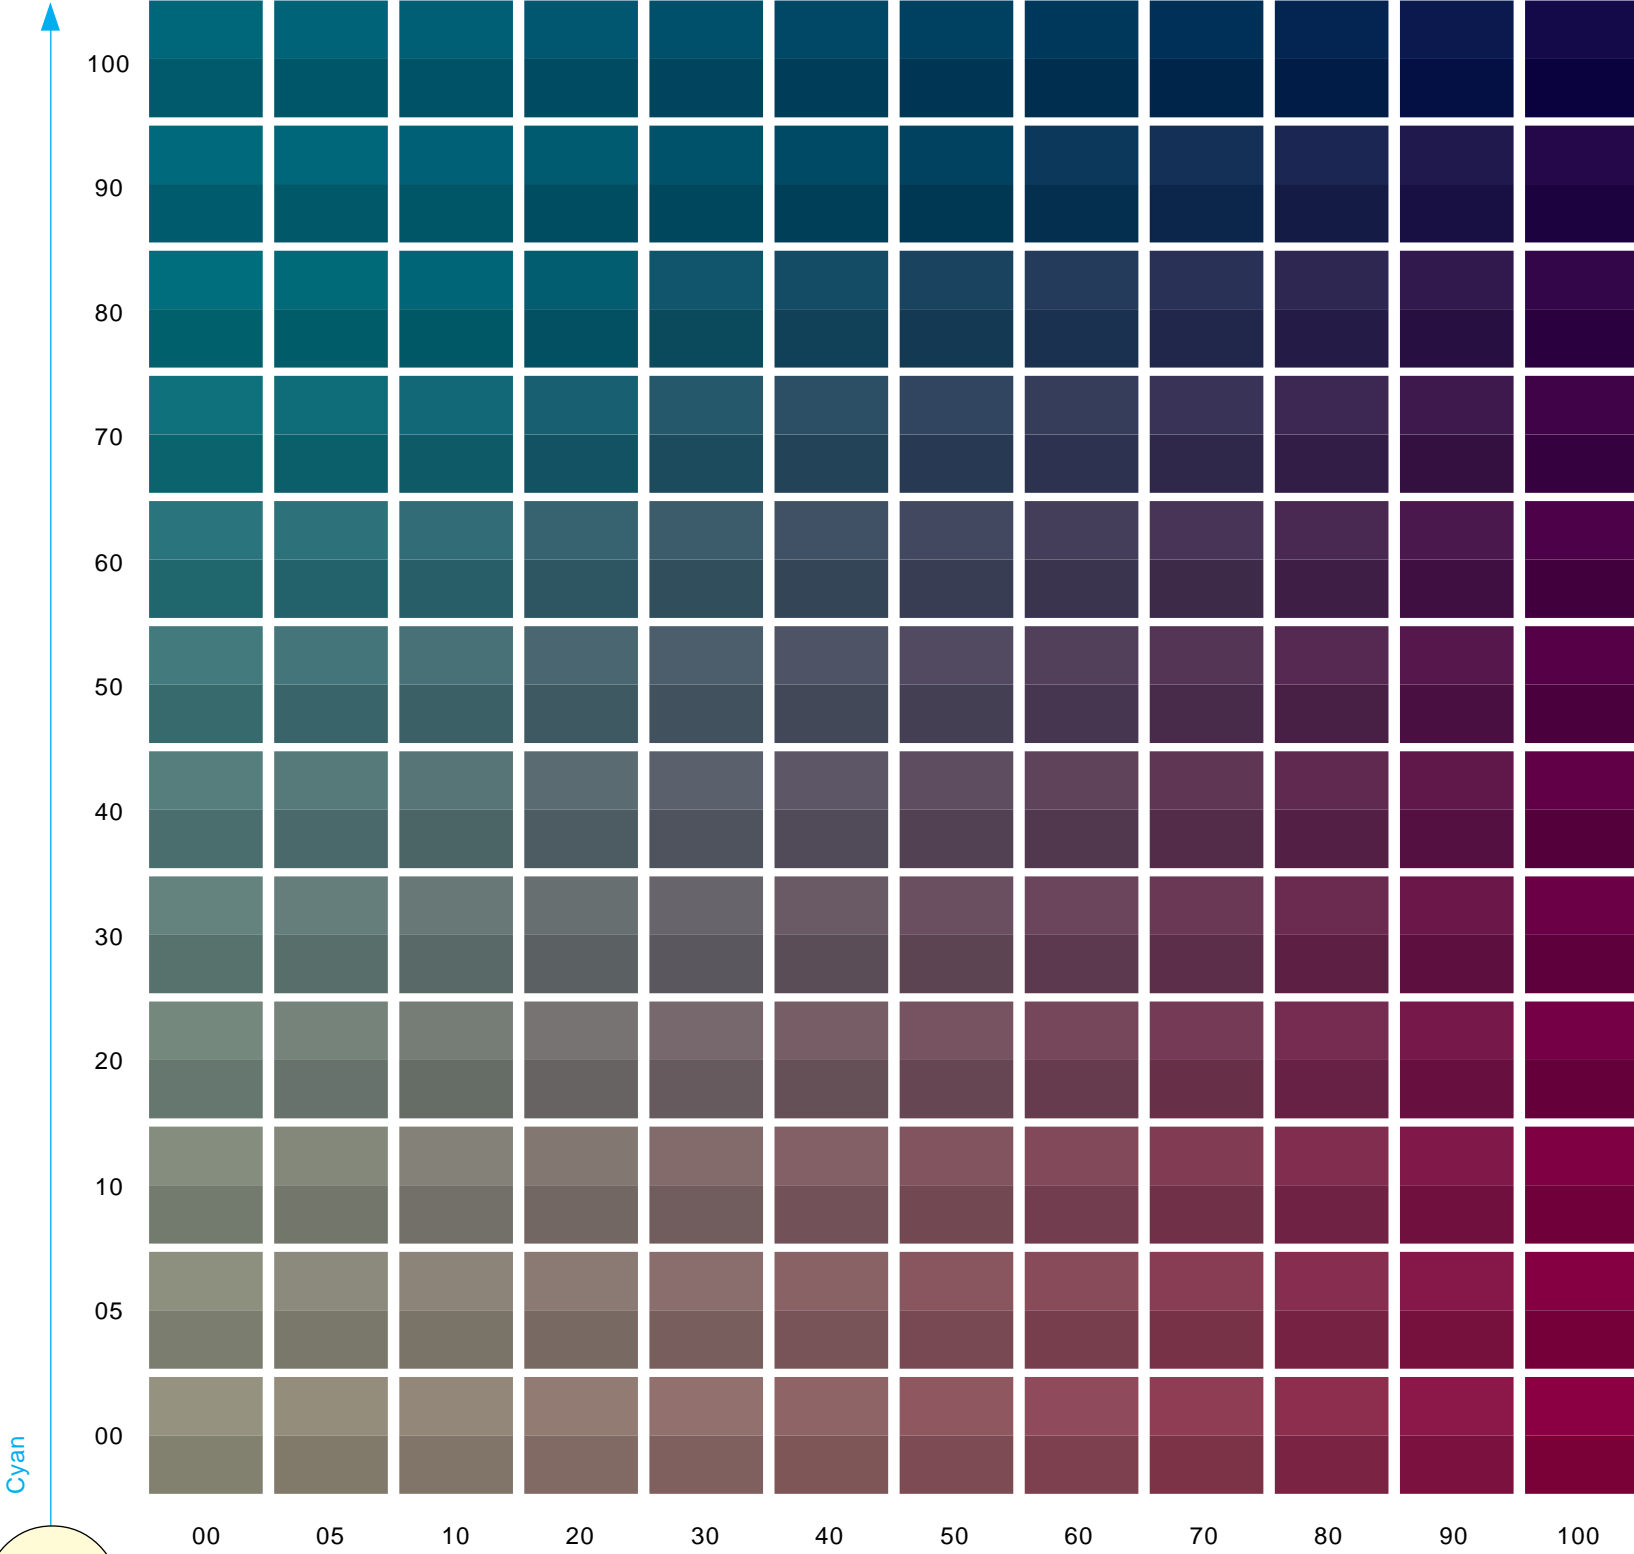

100% RGBCMY

80% RGBCMY

40% RGBCMY

20% RGBCMY

10% RGBCMY

Cyan

Magenta

Yellow 20% - Black 50%, 60%