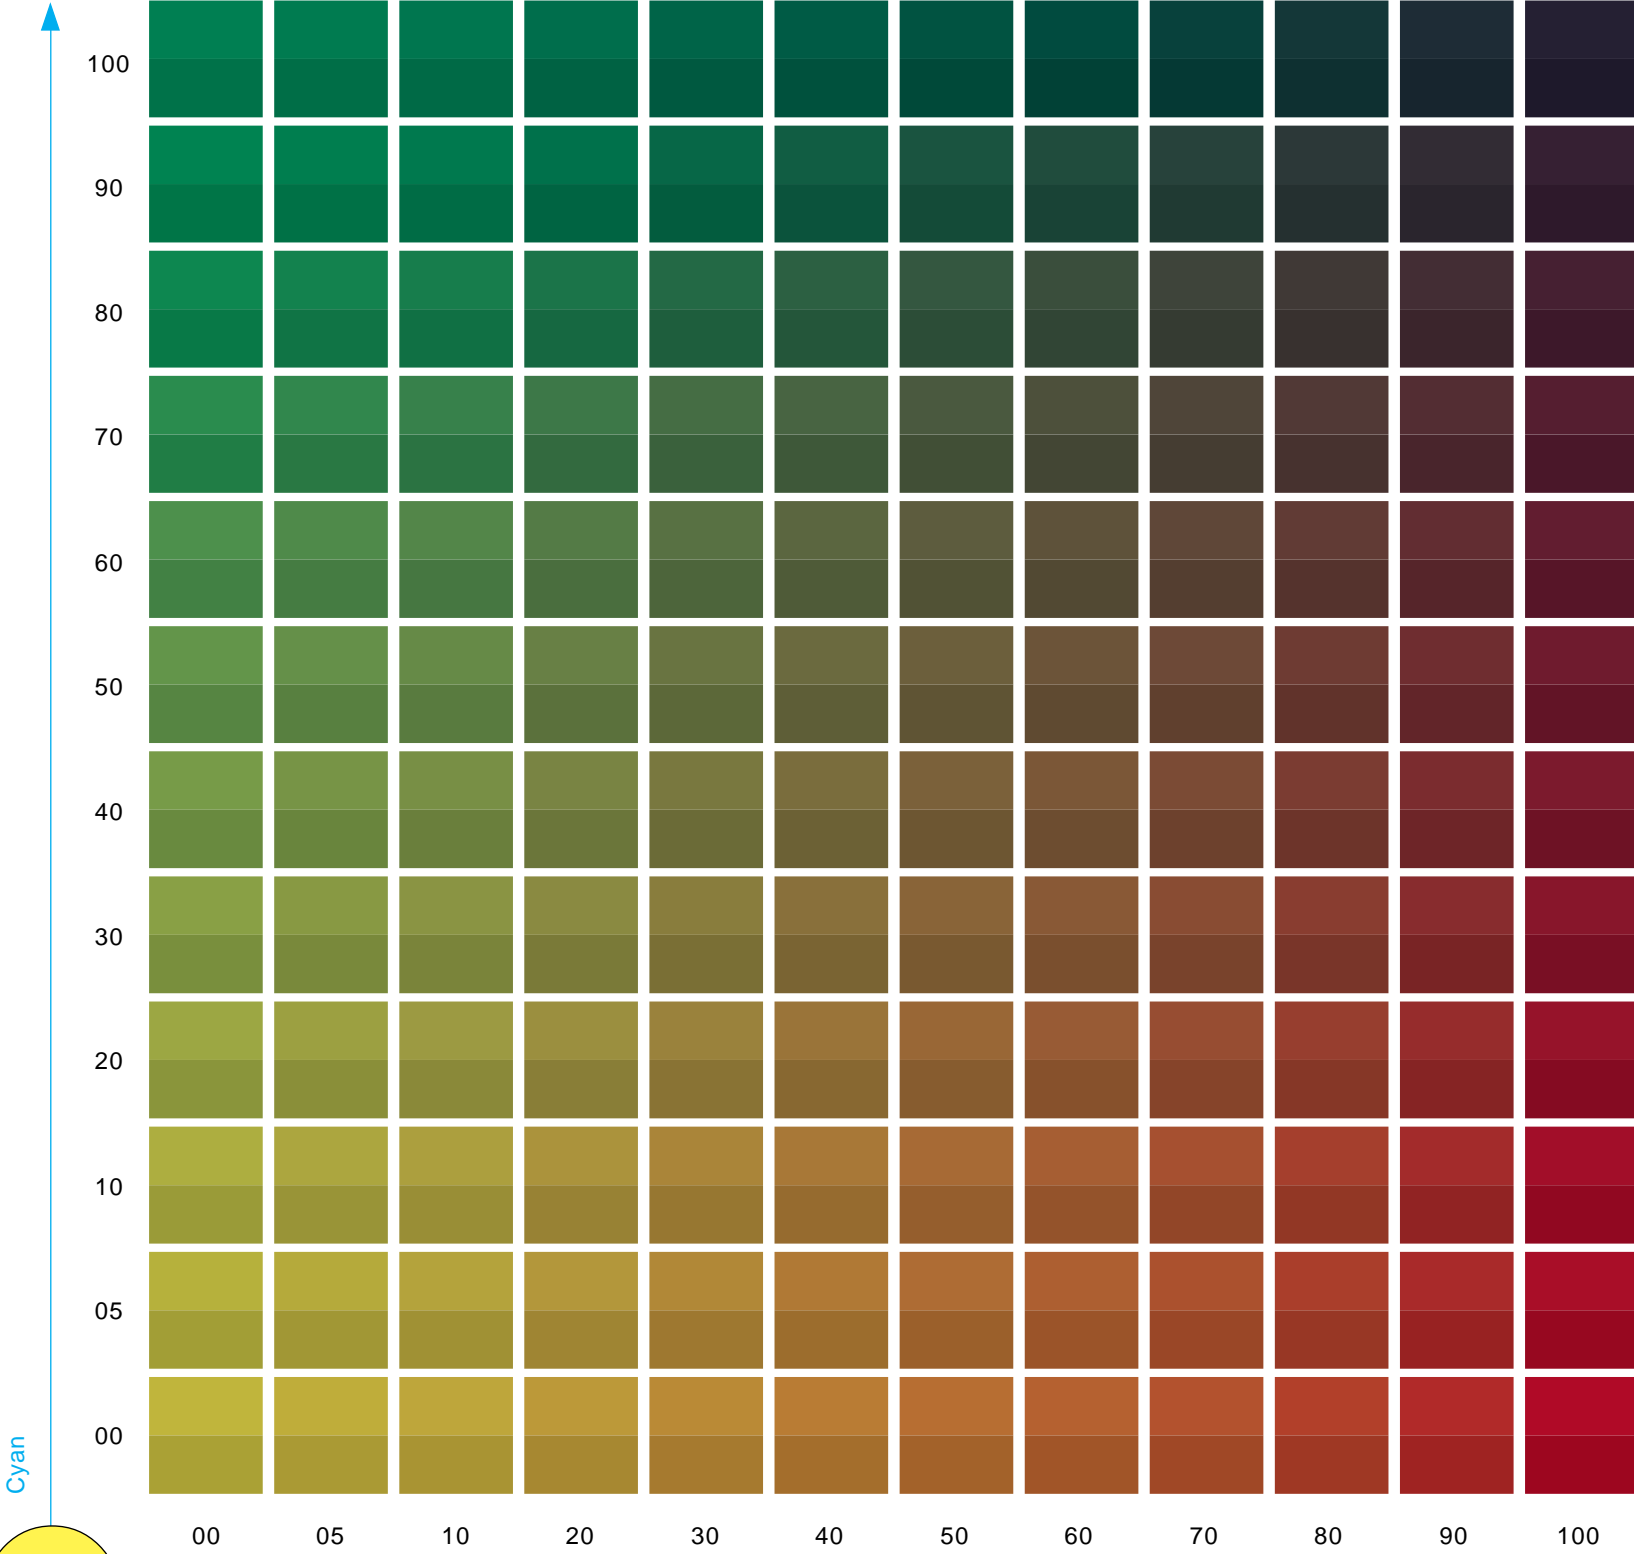

100% RGBCMY

80% RGBCMY

40% RGBCMY

20% RGBCMY

10% RGBCMY

Magenta

Yellow 80% - Black 30%, 40%

DIGITAL COLOUR ATLAS