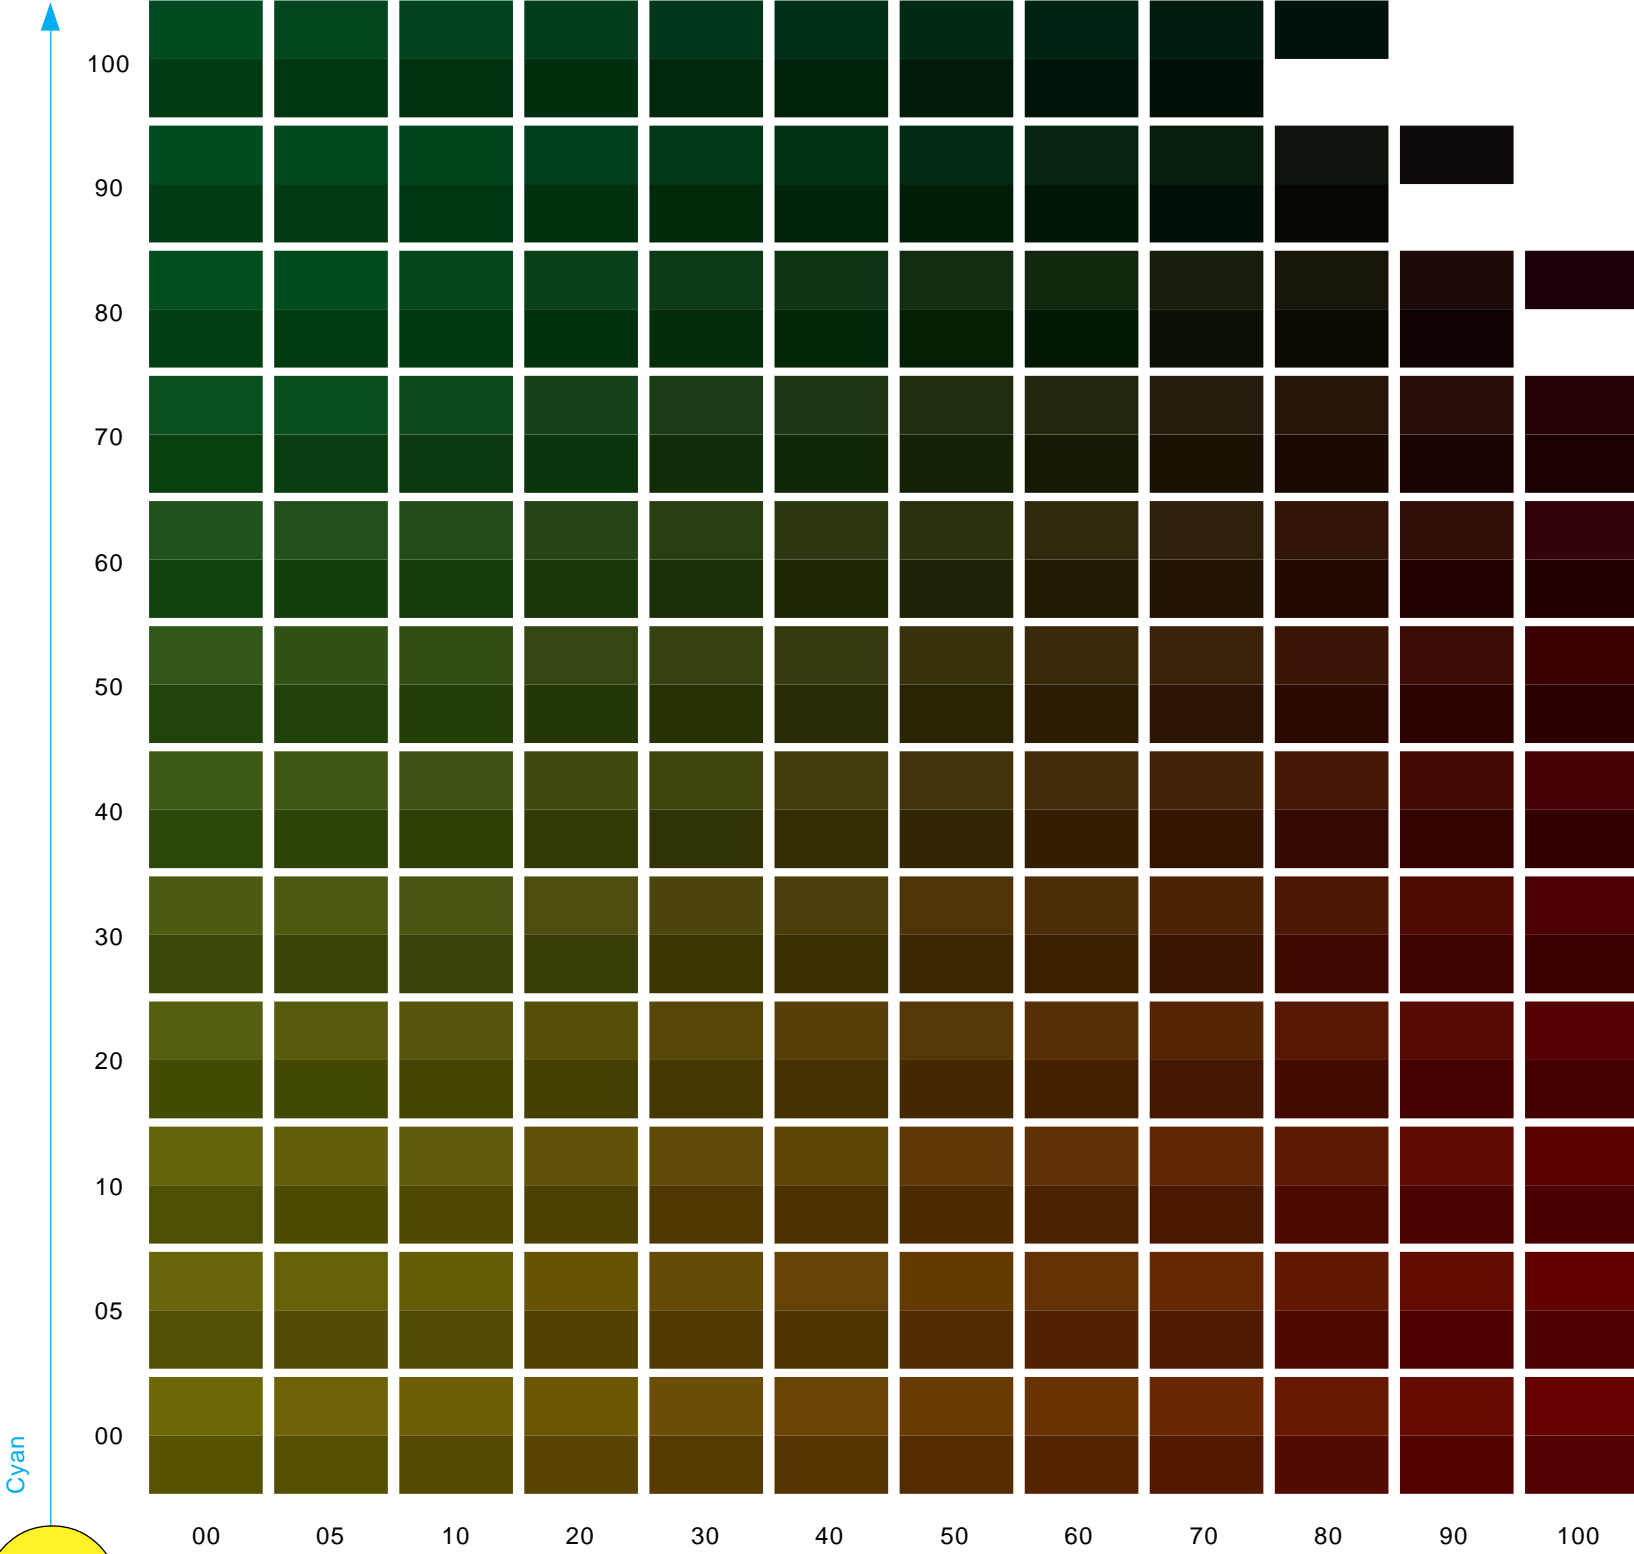

100% RGBCMY

80% RGBCMY

40% RGBCMY

20% RGBCMY

10% RGBCMY

Magenta

Yellow 90% - Black 70%, 80%

DIGITAL COLOUR ATLAS