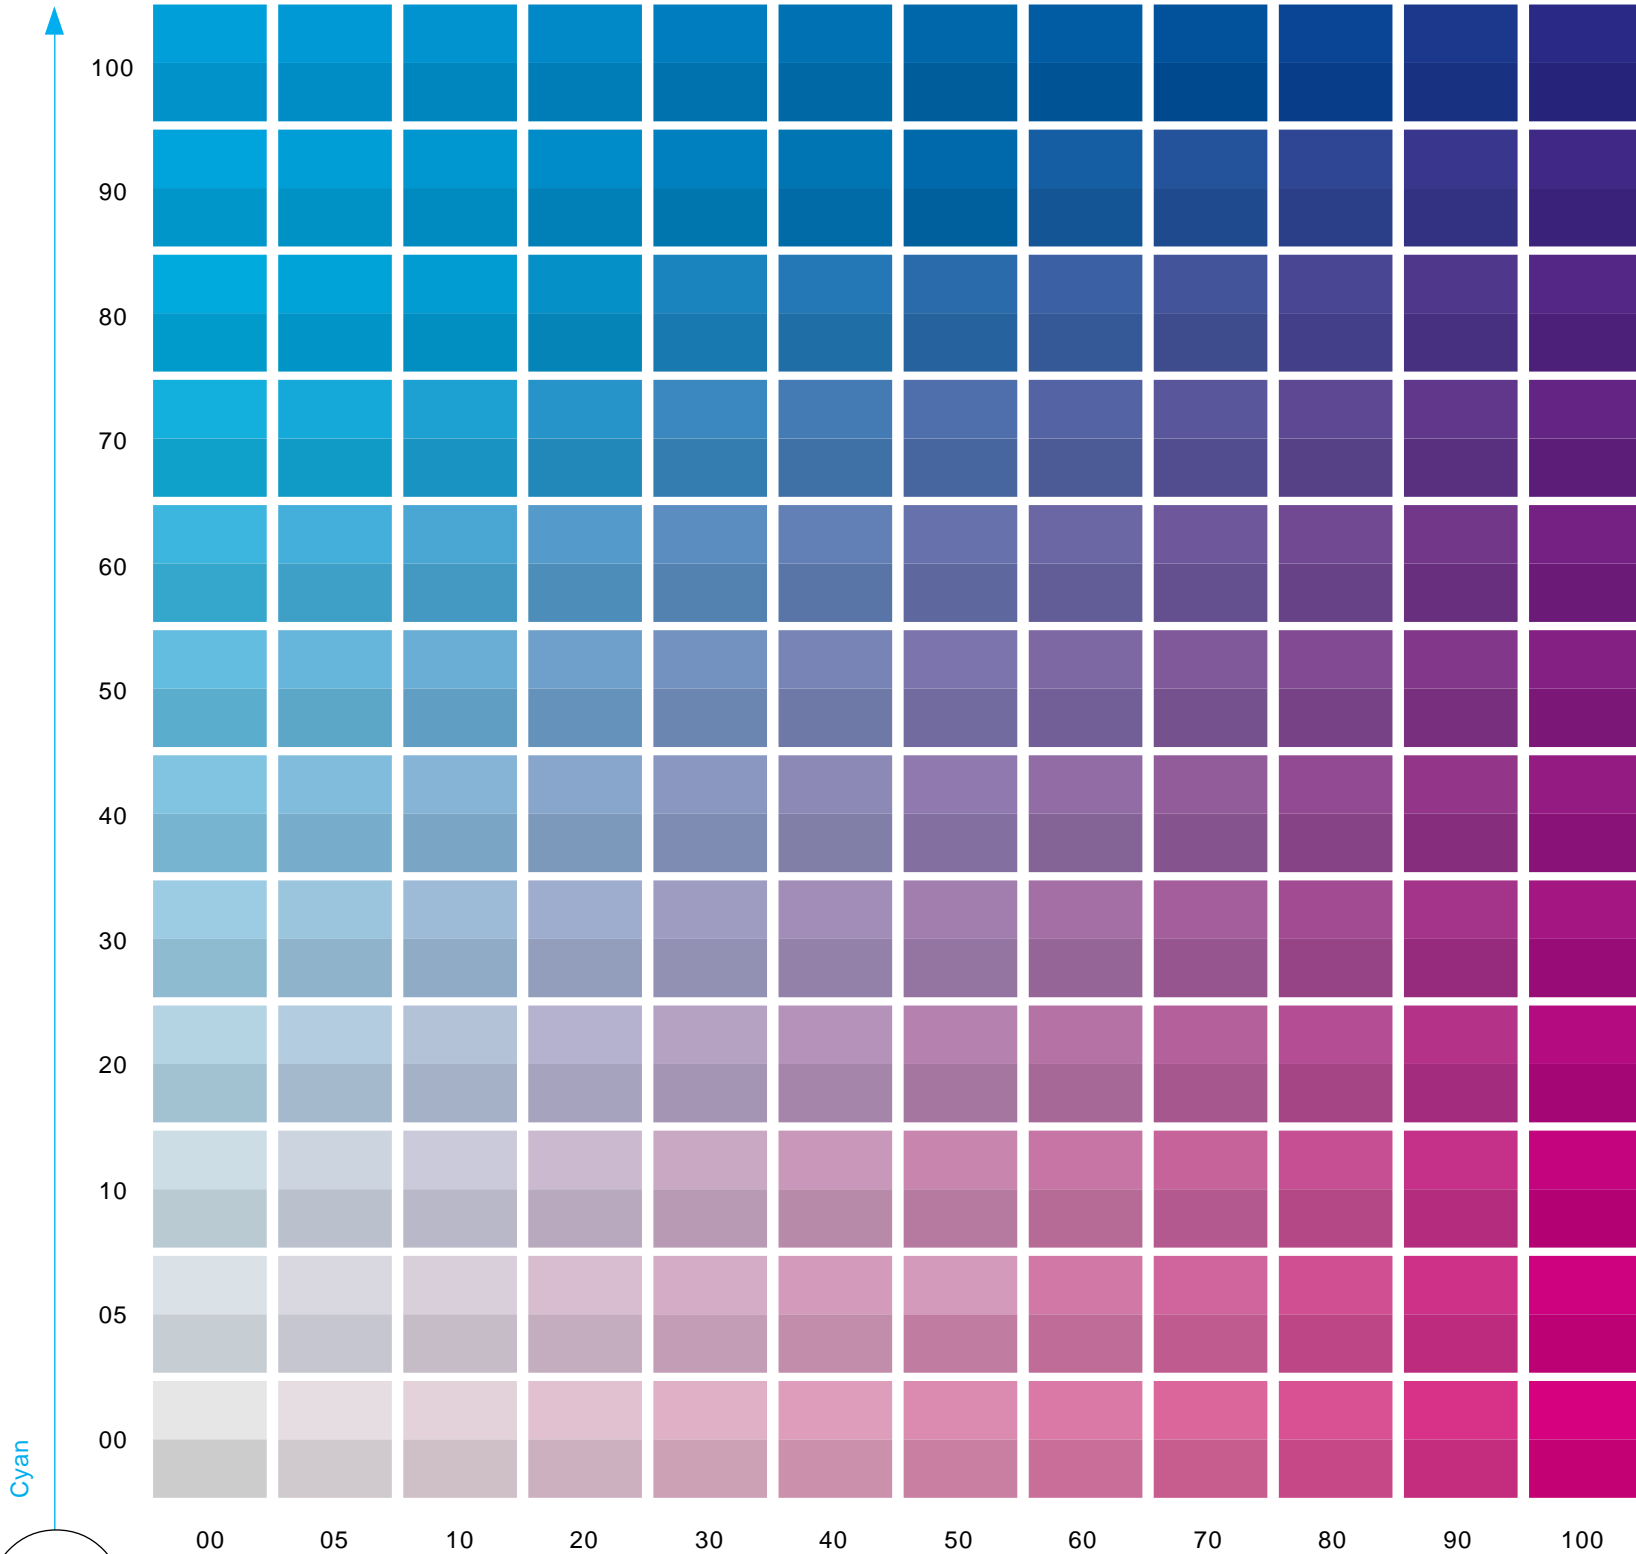

100% RGBCMY

80% RGBCMY

40% RGBCMY

20% RGBCMY

10% RGBCMY

©clip studio oldenburg · <http://www.colouratlant.com>

Magenta

Yellow 0% - Black 10%, 20%

DIGITAL COLOUR ATLAS