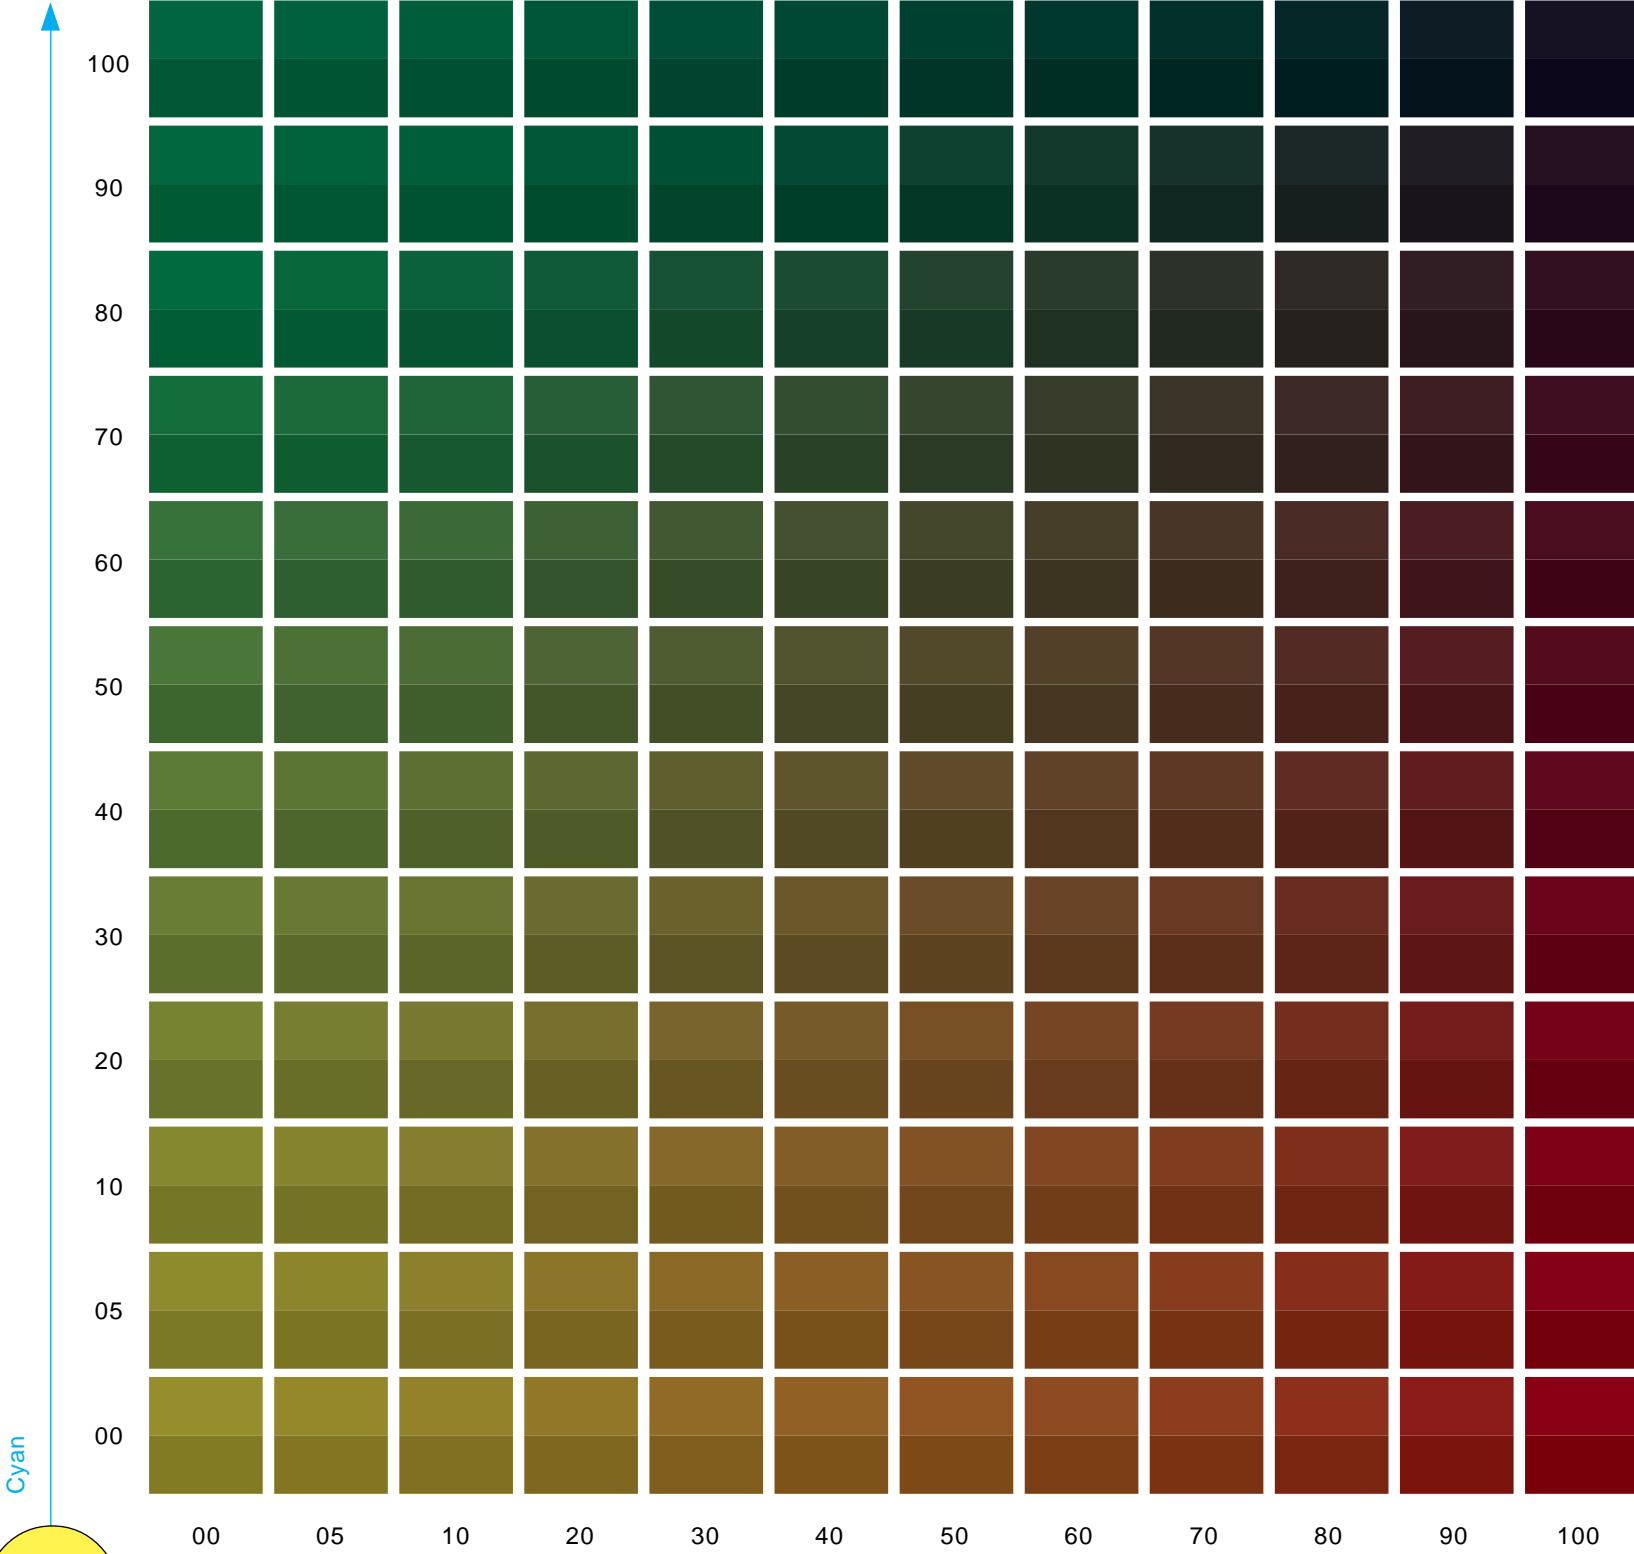

Magenta

Yellow 70% - Black 50%, 60%

DIGITAL COLOUR ATLAS

100% RGBCMY

80% RGBCMY

40% RGBCMY

20% RGBCMY

10% RGBCMY