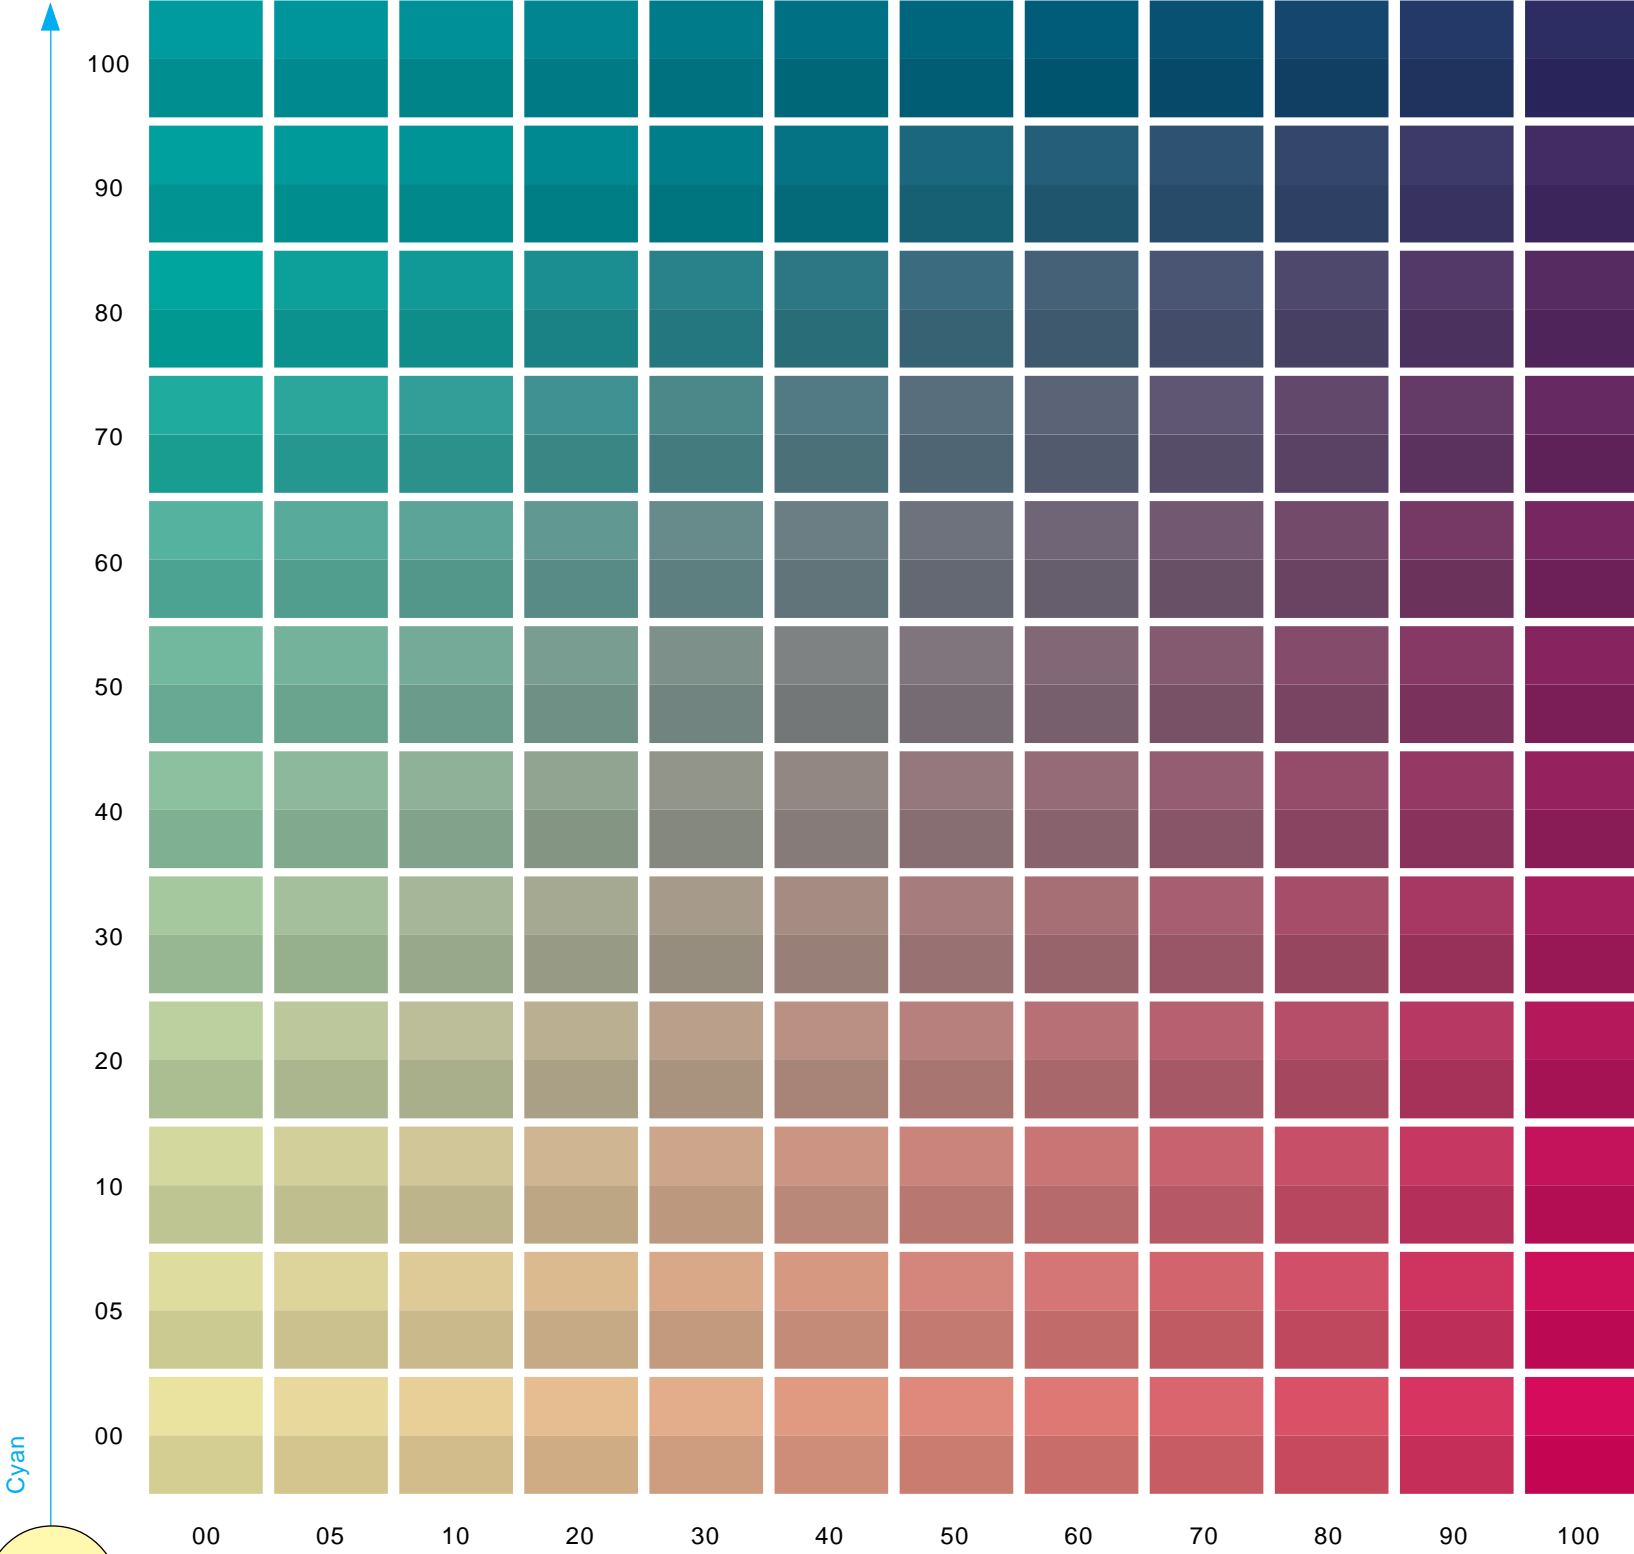

100% RGBCMY

80% RGBCMY

40% RGBCMY

20% RGBCMY

10% RGBCMY

Magenta

Yellow 40% - Black 10%, 20%

DIGITAL COLOUR ATLAS