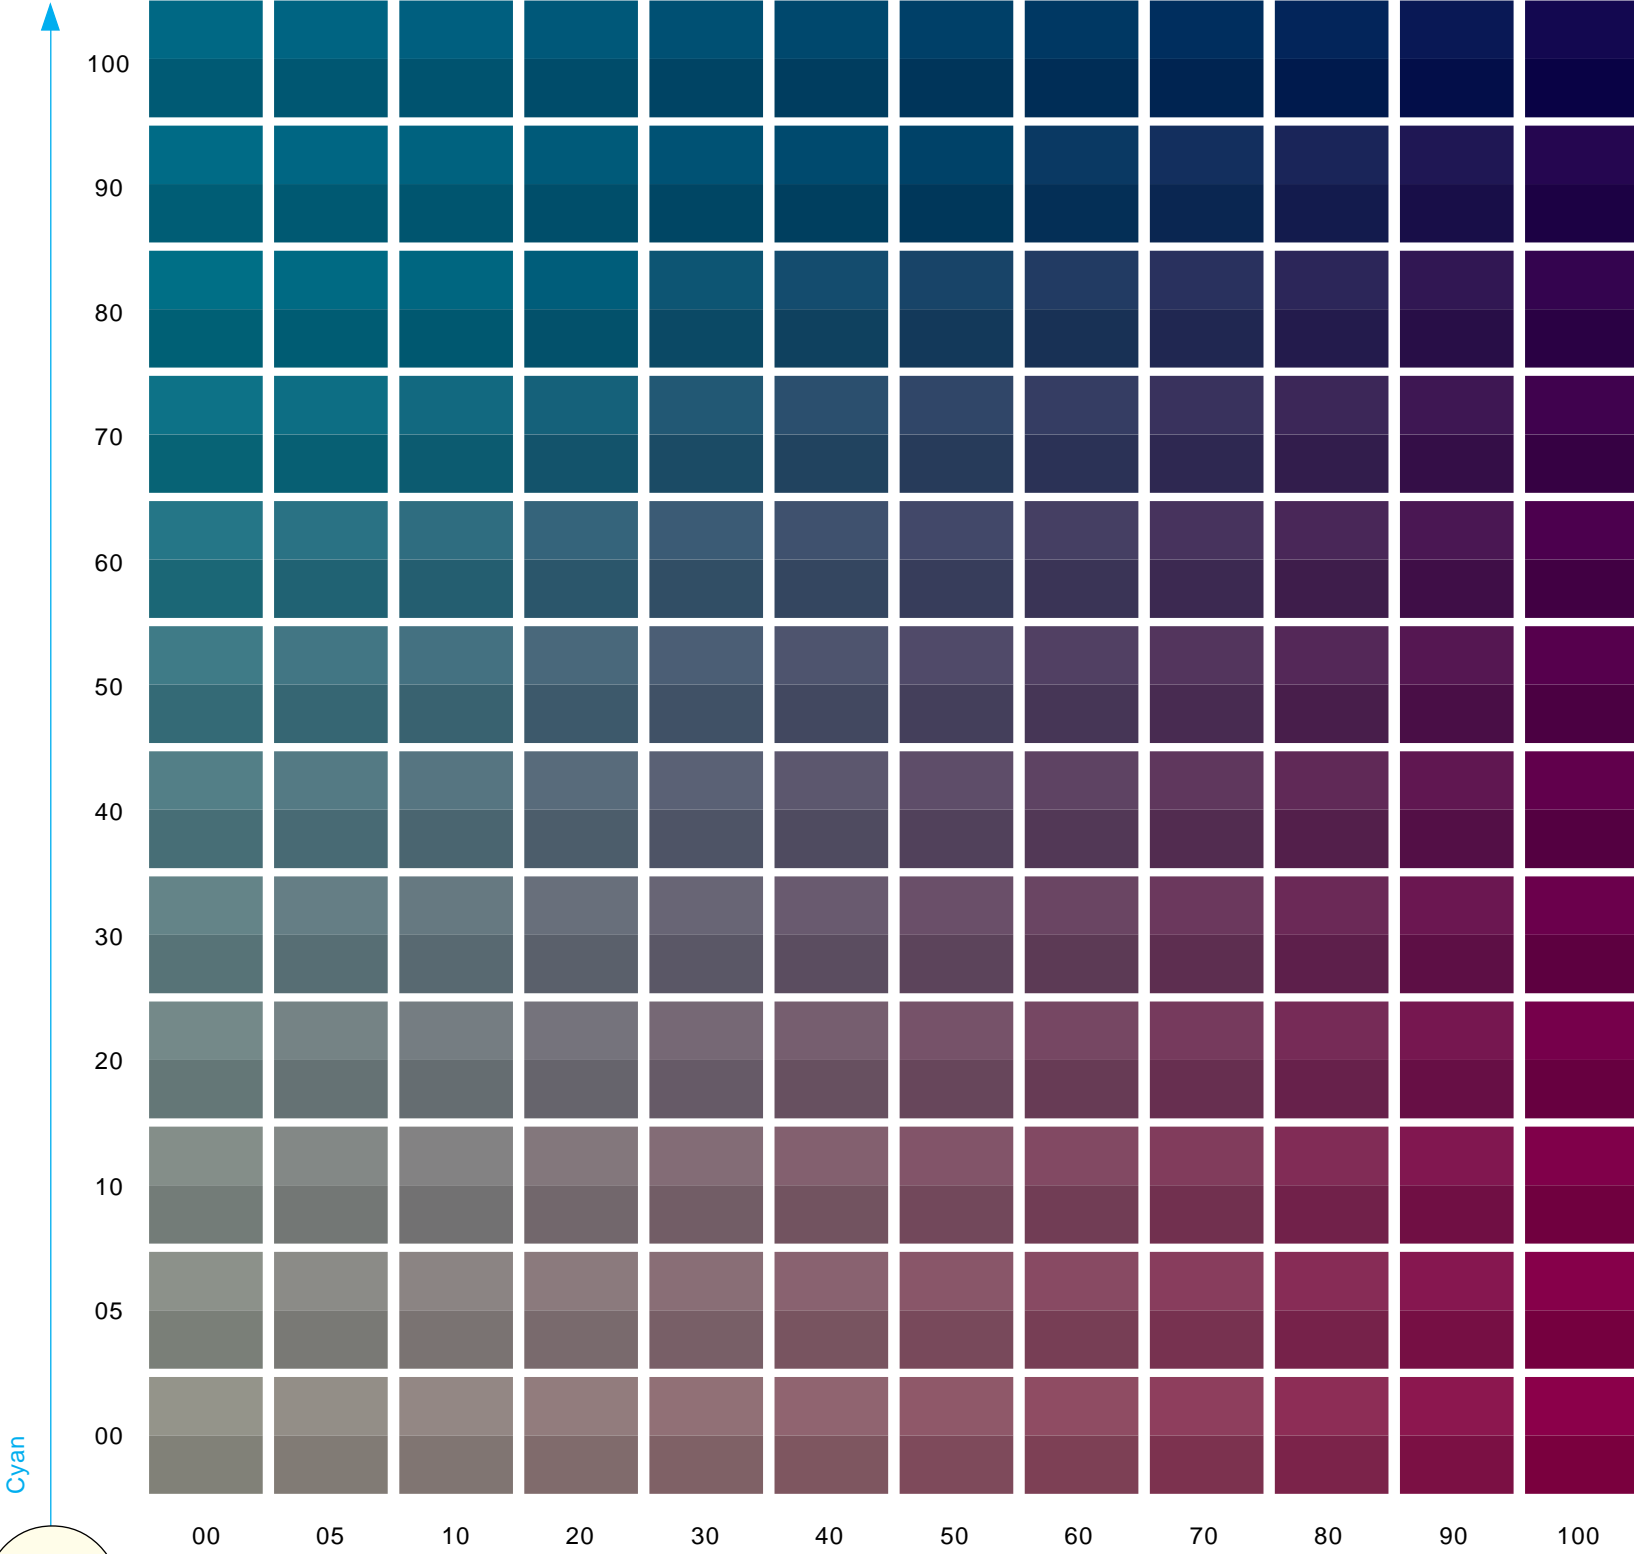

80% RGBCMY

40% RGBCMY

20% RGBCMY

10% RGBCMY

Cyan

Magenta

Yellow 10% - Black 50%, 60%

DIGITAL COLOUR ATLAS