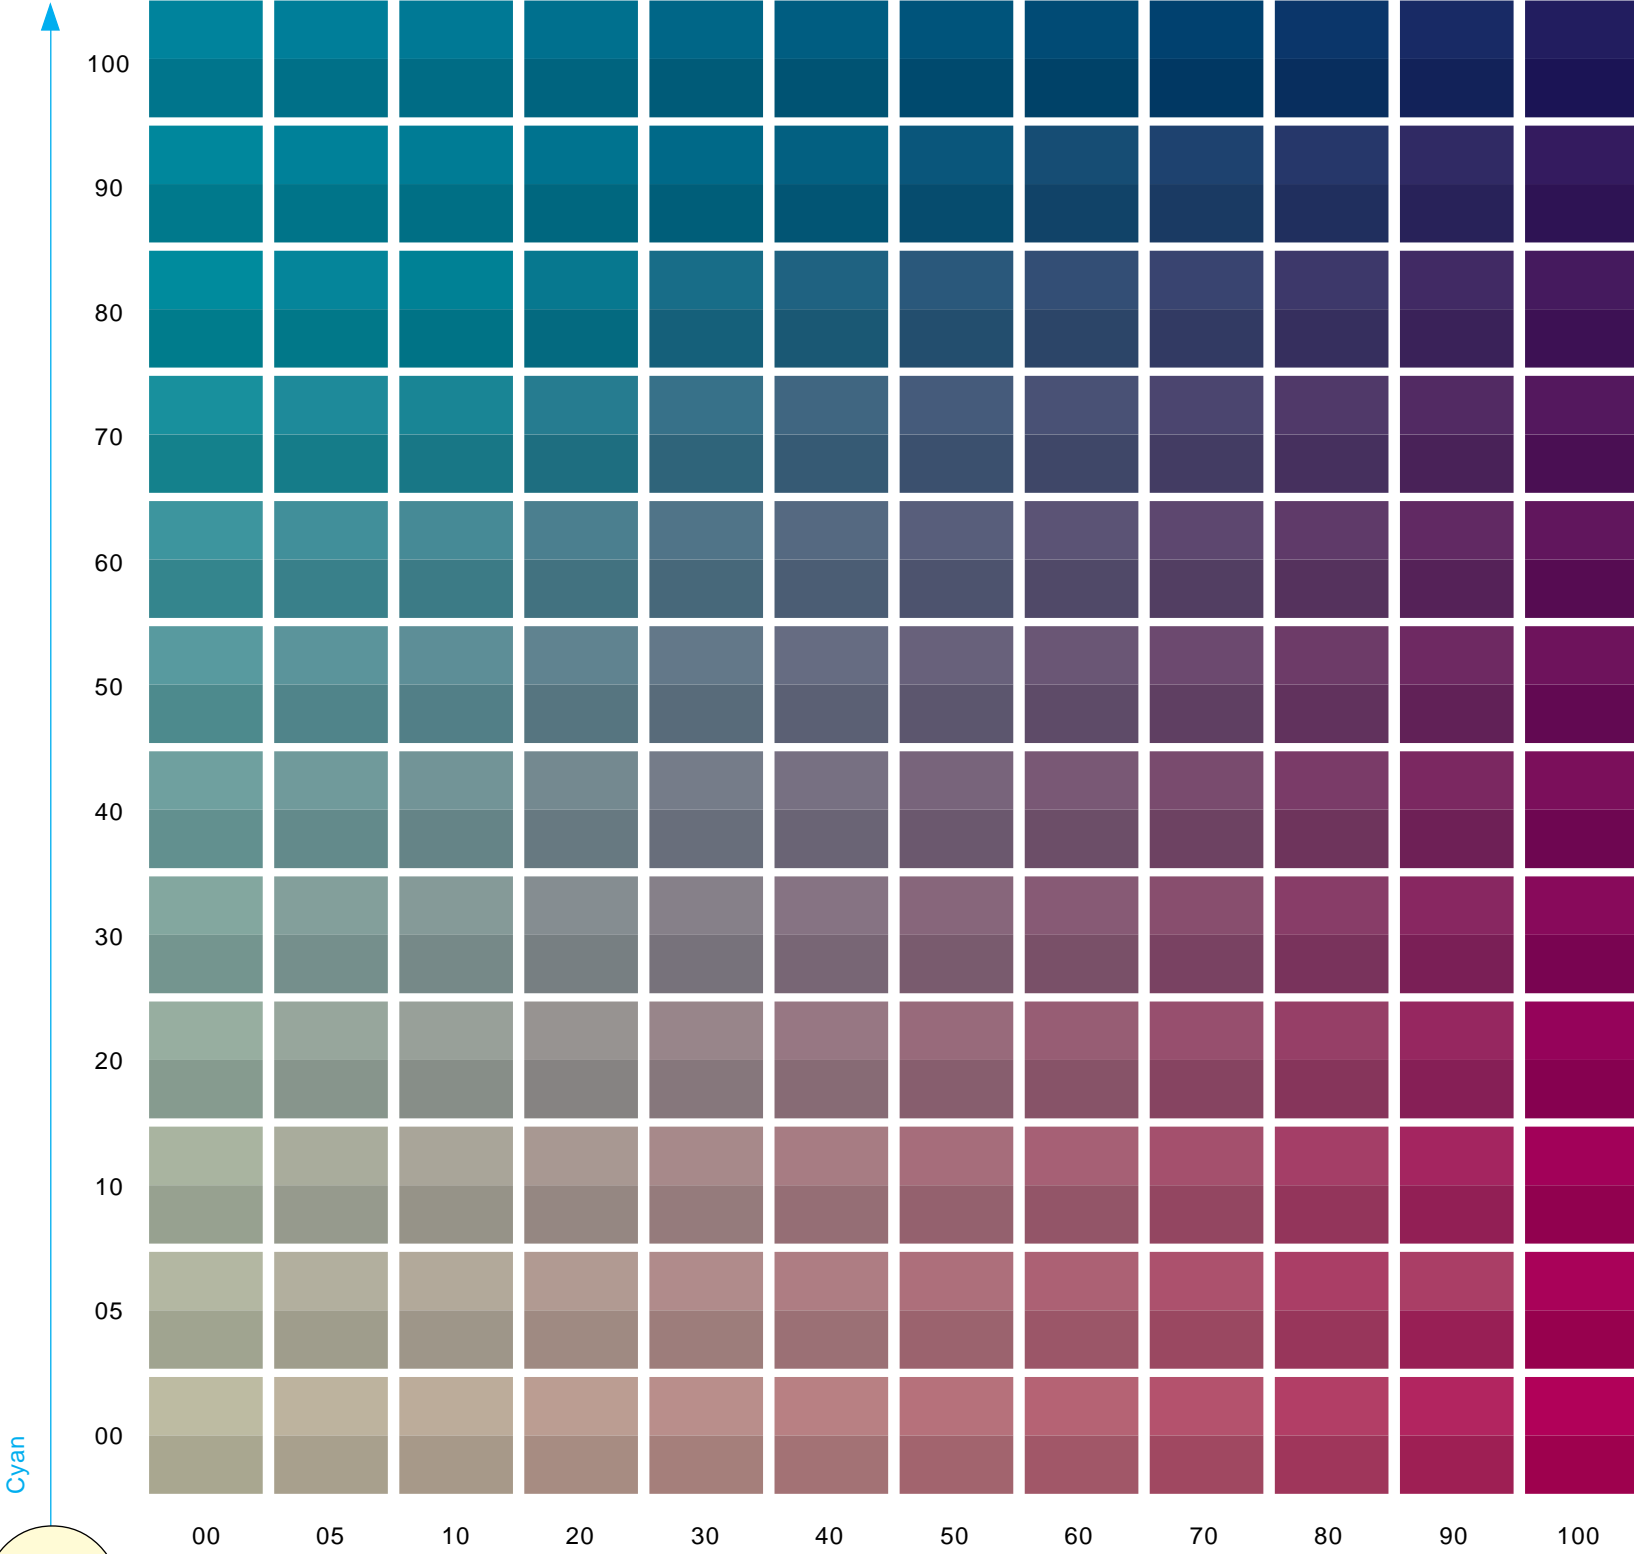

100% RGBCMY

80% RGBCMY

40% RGBCMY

20% RGBCMY

10% RGBCMY

Magenta

Yellow 20% - Black 30%, 40%

DIGITAL COLOUR ATLAS