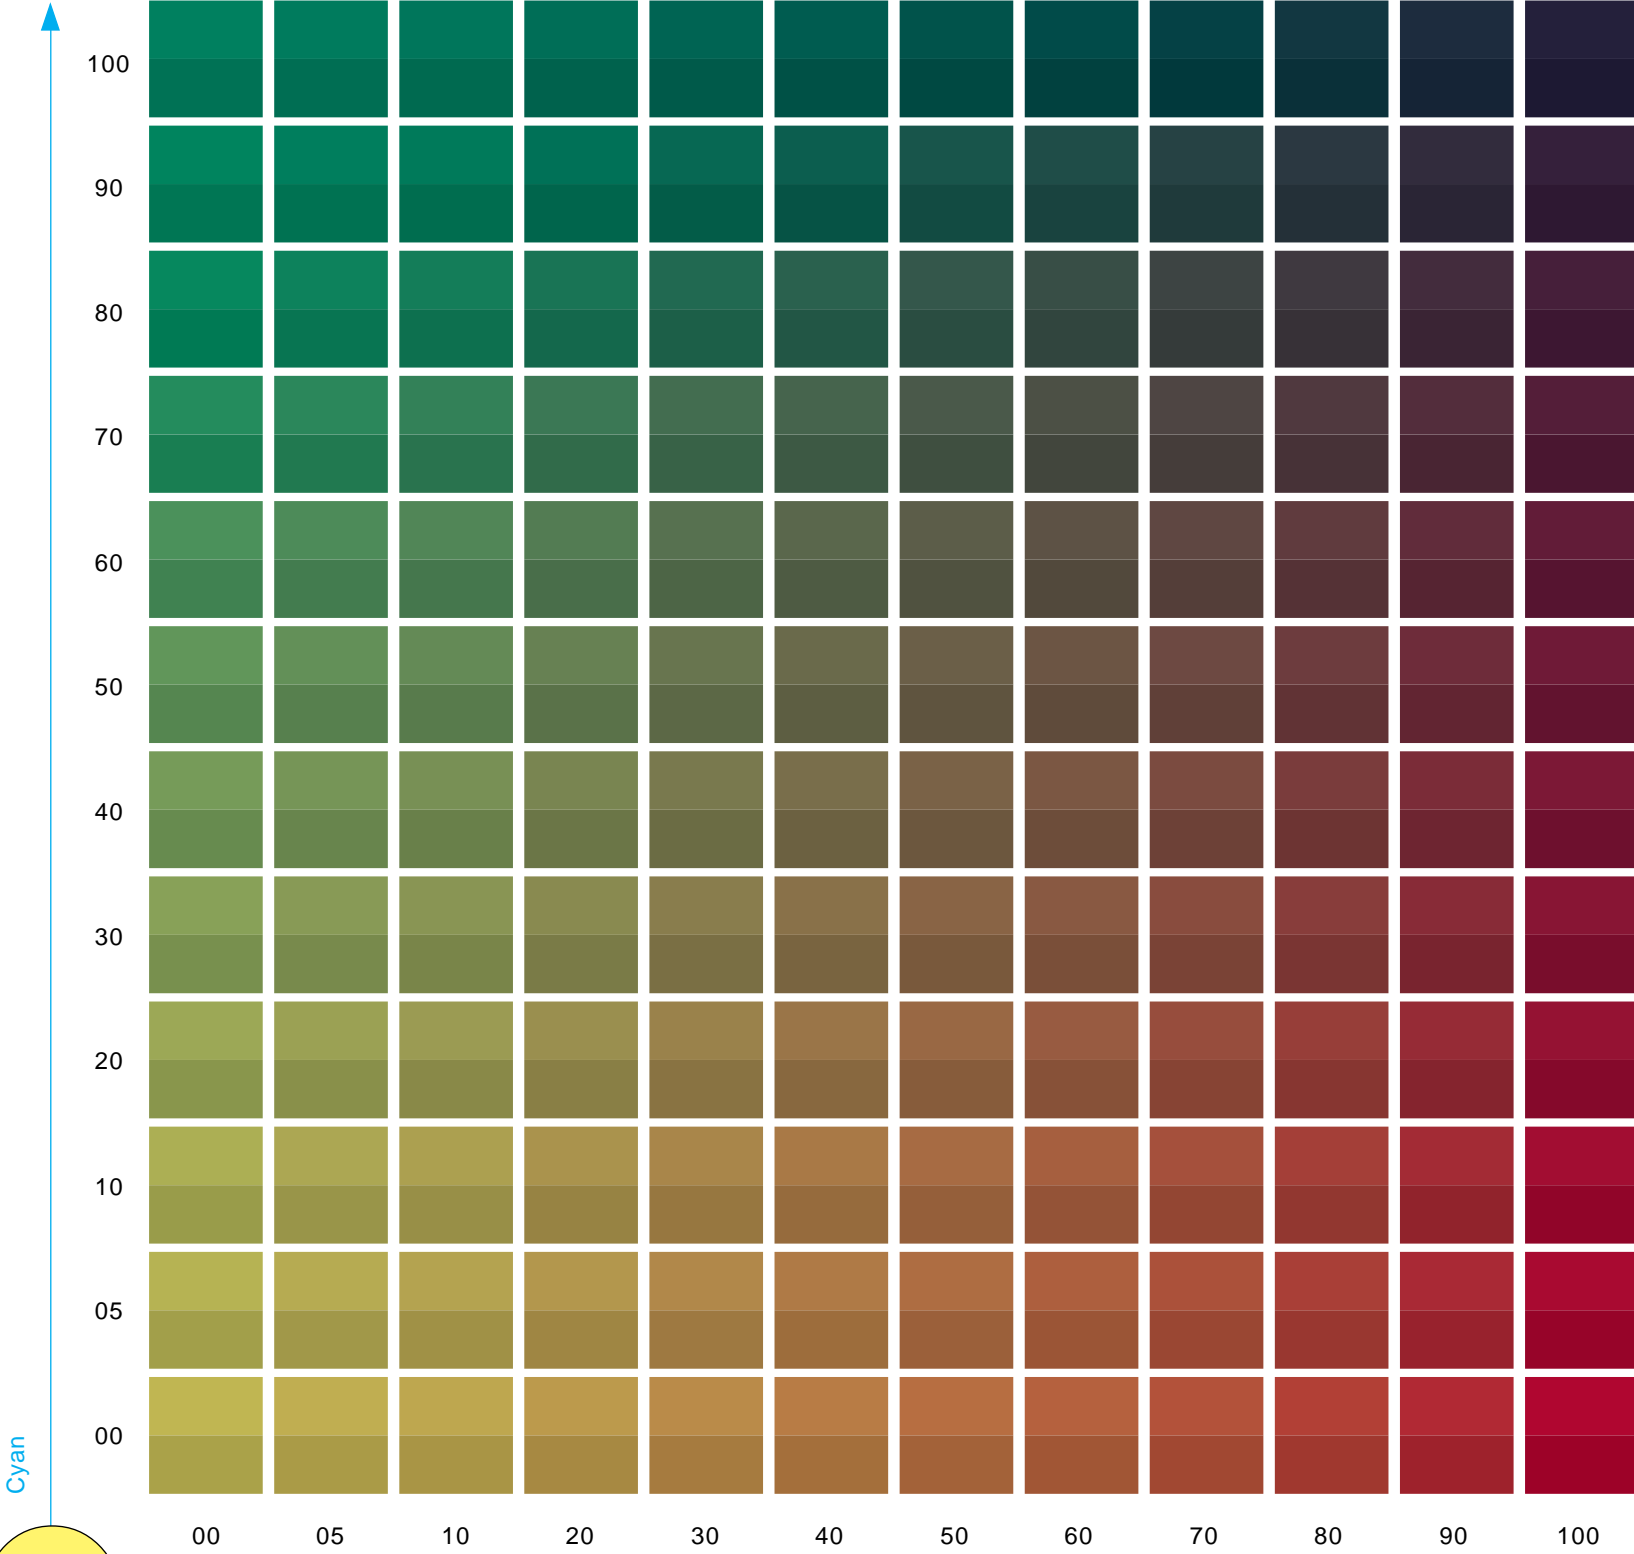

100% RGBCMY

80% RGBCMY

40% RGBCMY

20% RGBCMY

10% RGBCMY

Cyan

Magenta

Yellow 70% - Black 30%, 40%

DIGITAL COLOUR ATLAS

© dtp studio oldenburg - http://www.colouratlas.com