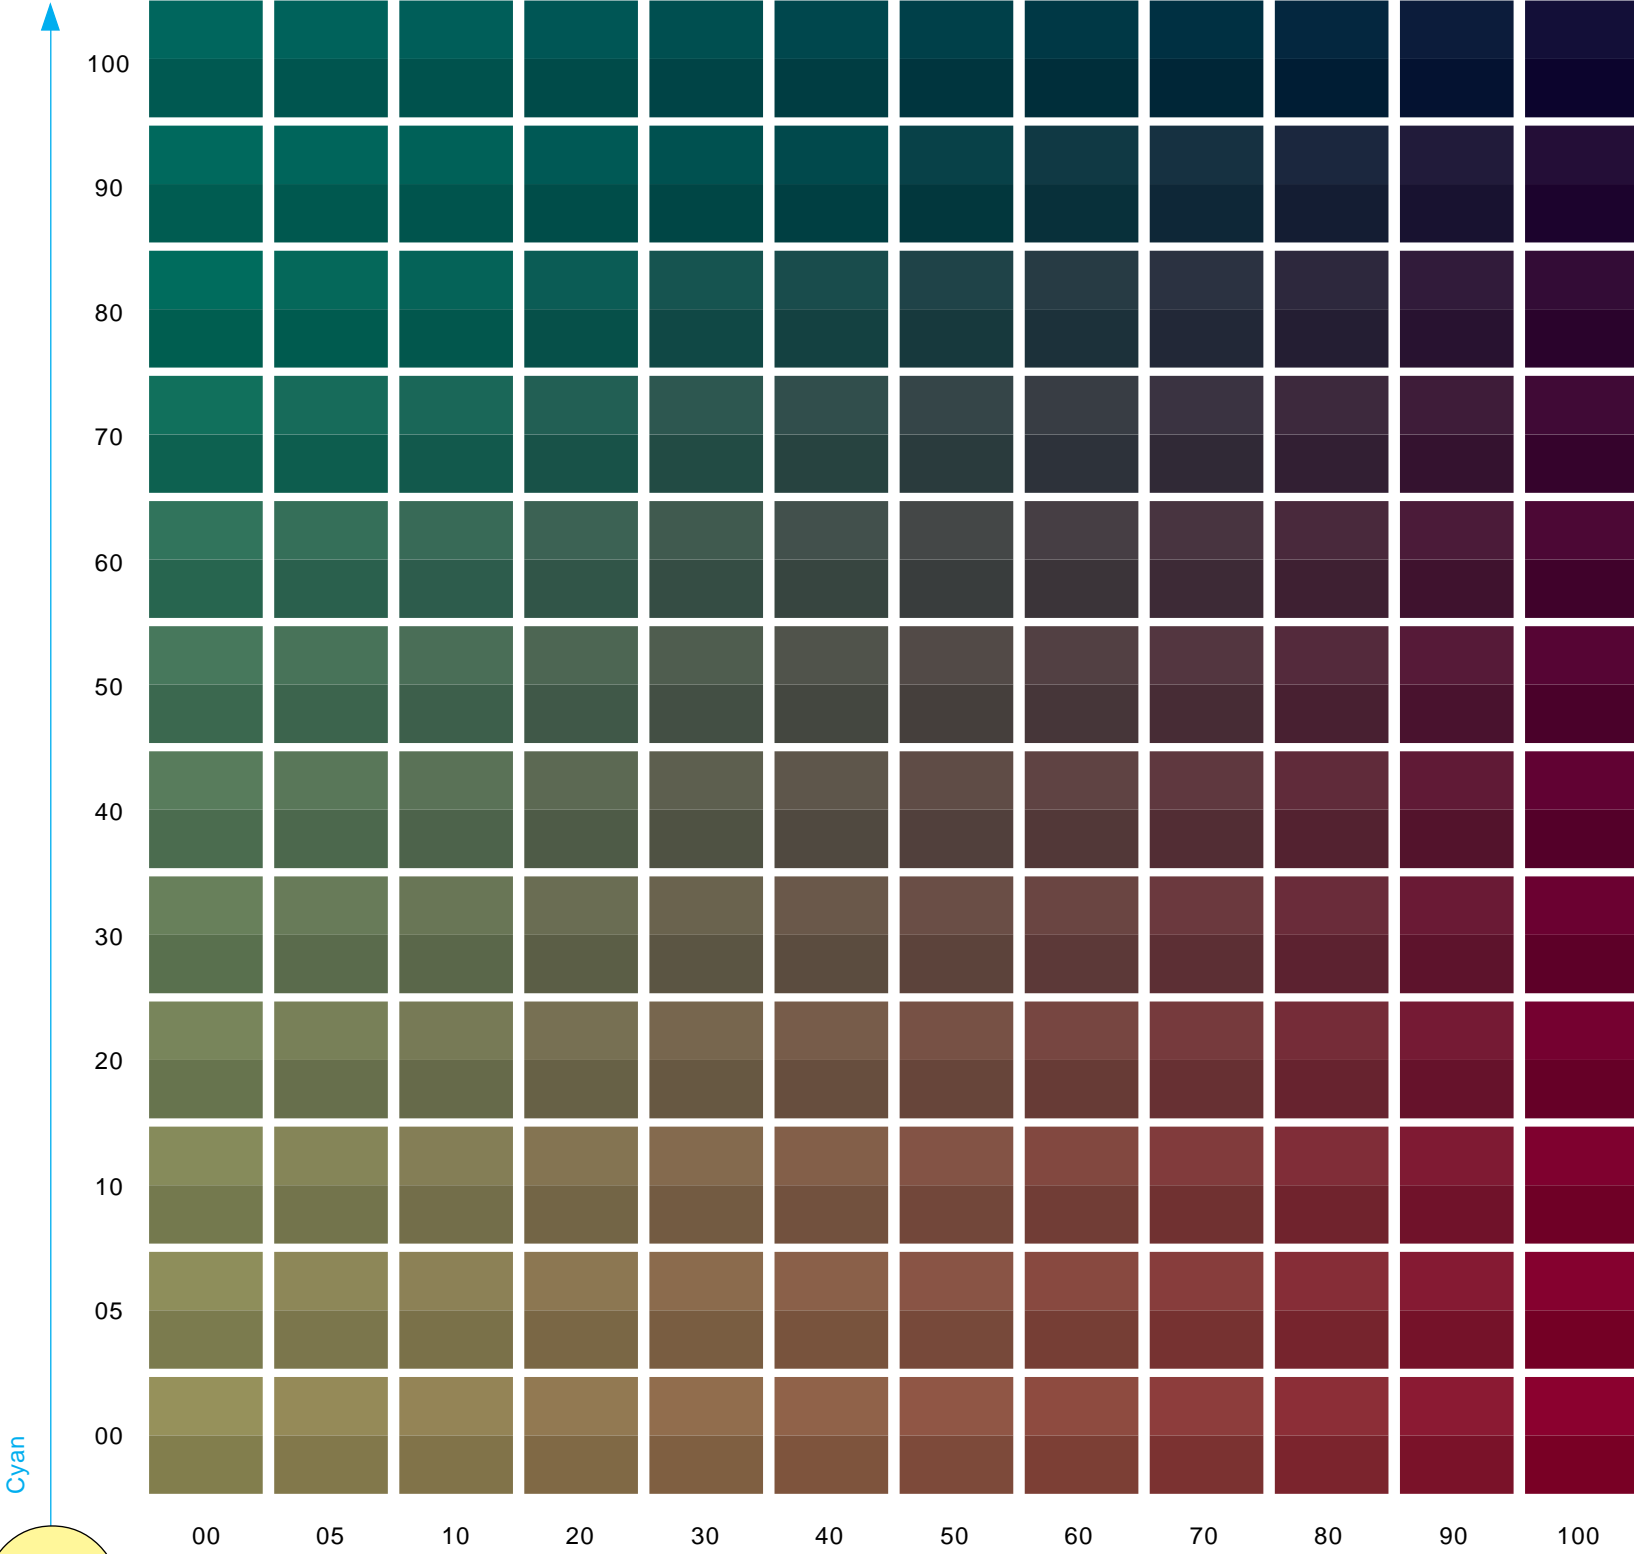

Yellow 40% - Black 50%, 60%

DIGITAL COLOUR ATLAS

100% RGBCMY

80% RGBCMY

40% RGBCMY

20% RGBCMY

10% RGBCMY

Magenta