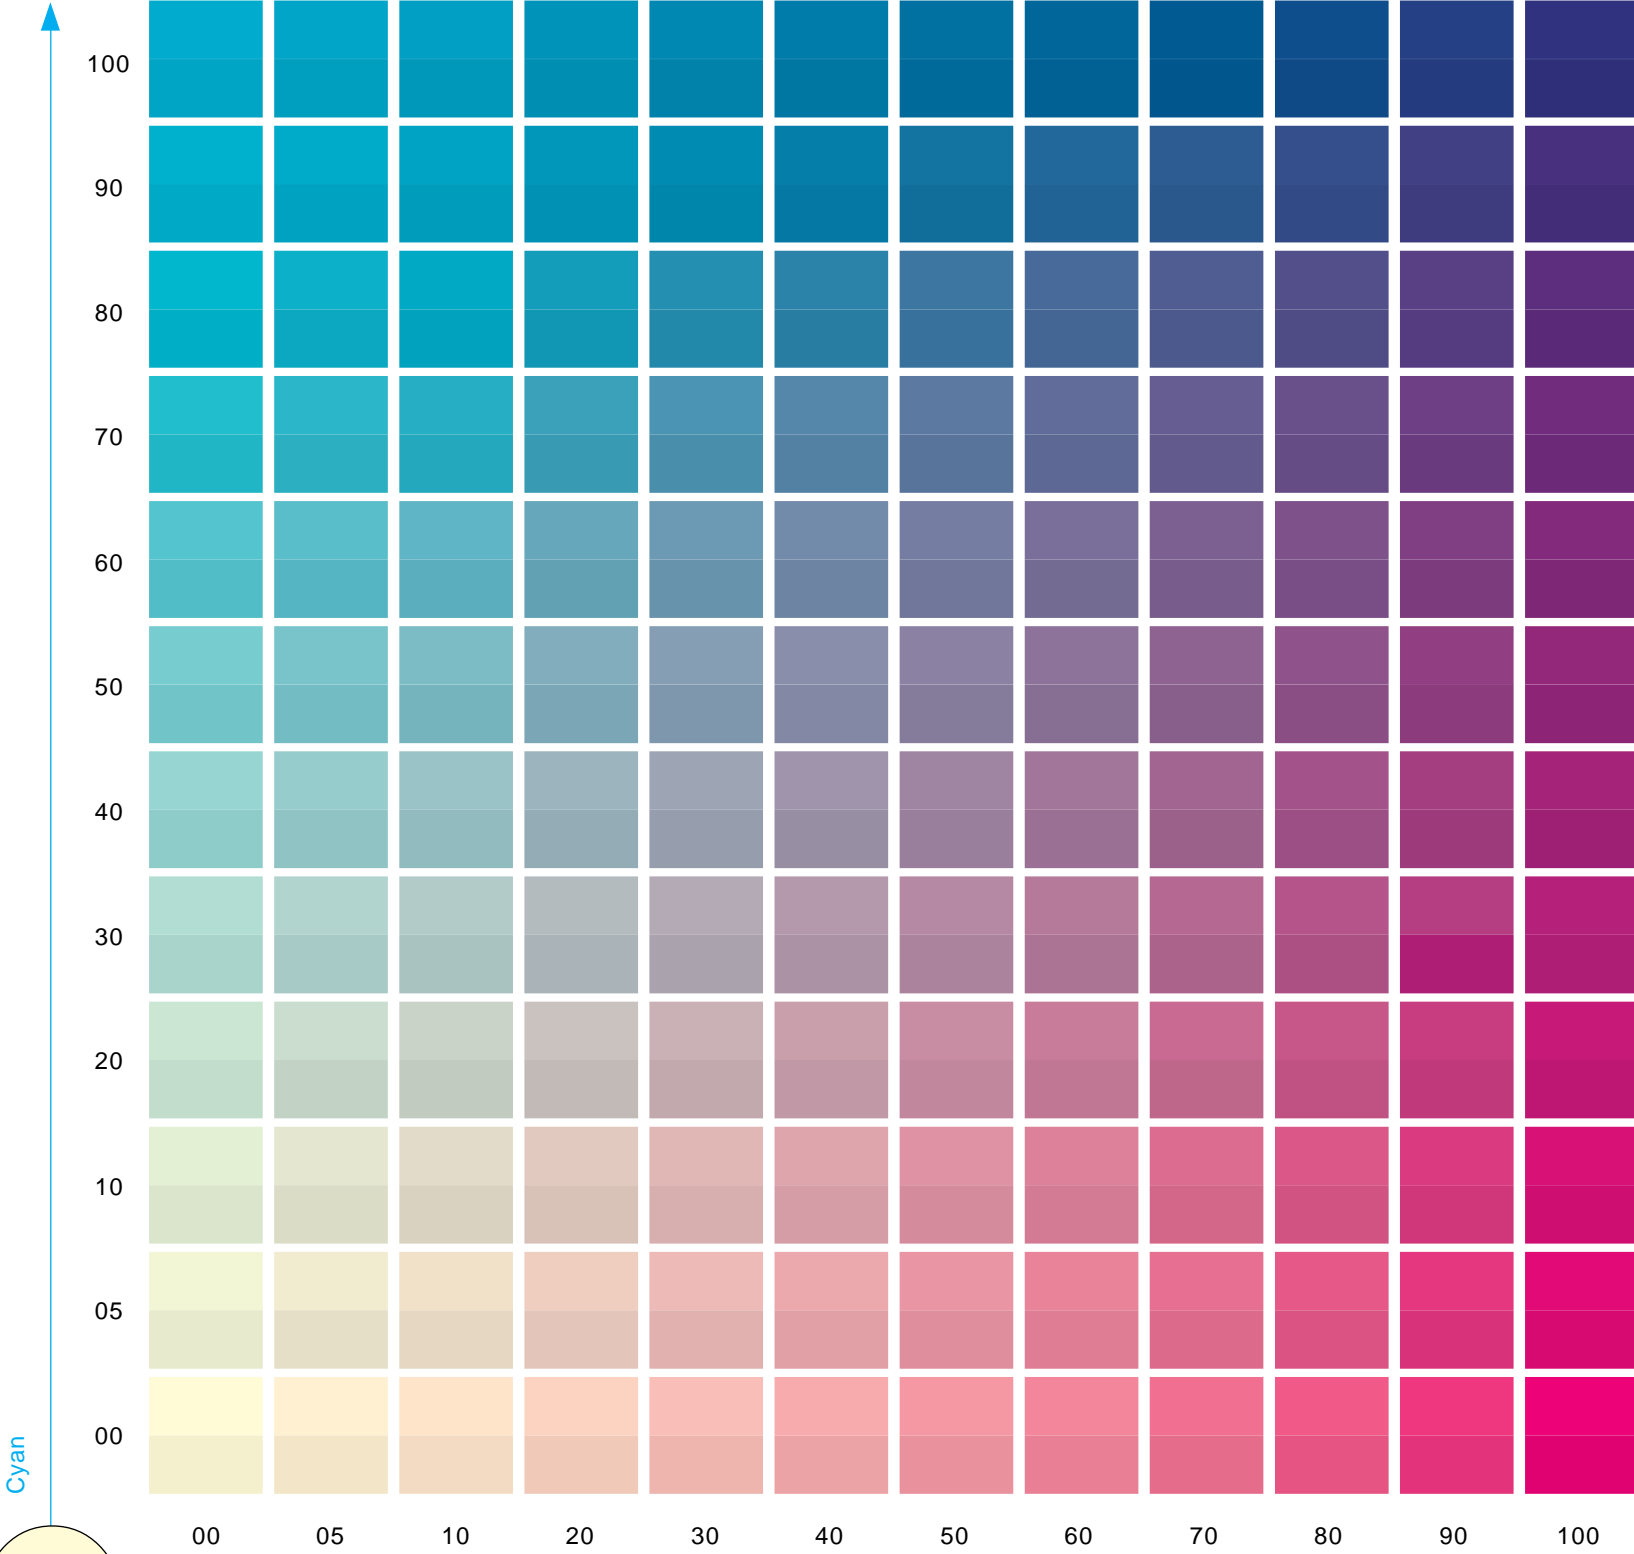

100% RGBCMY

80% RGBCMY

40% RGBCMY

20% RGBCMY

10% RGBCMY

© dtp studio oldenburg - <http://www.colouratlas.com>

Magenta

Yellow 20% - Black 0%, 5%

DIGITAL COLOUR ATLAS