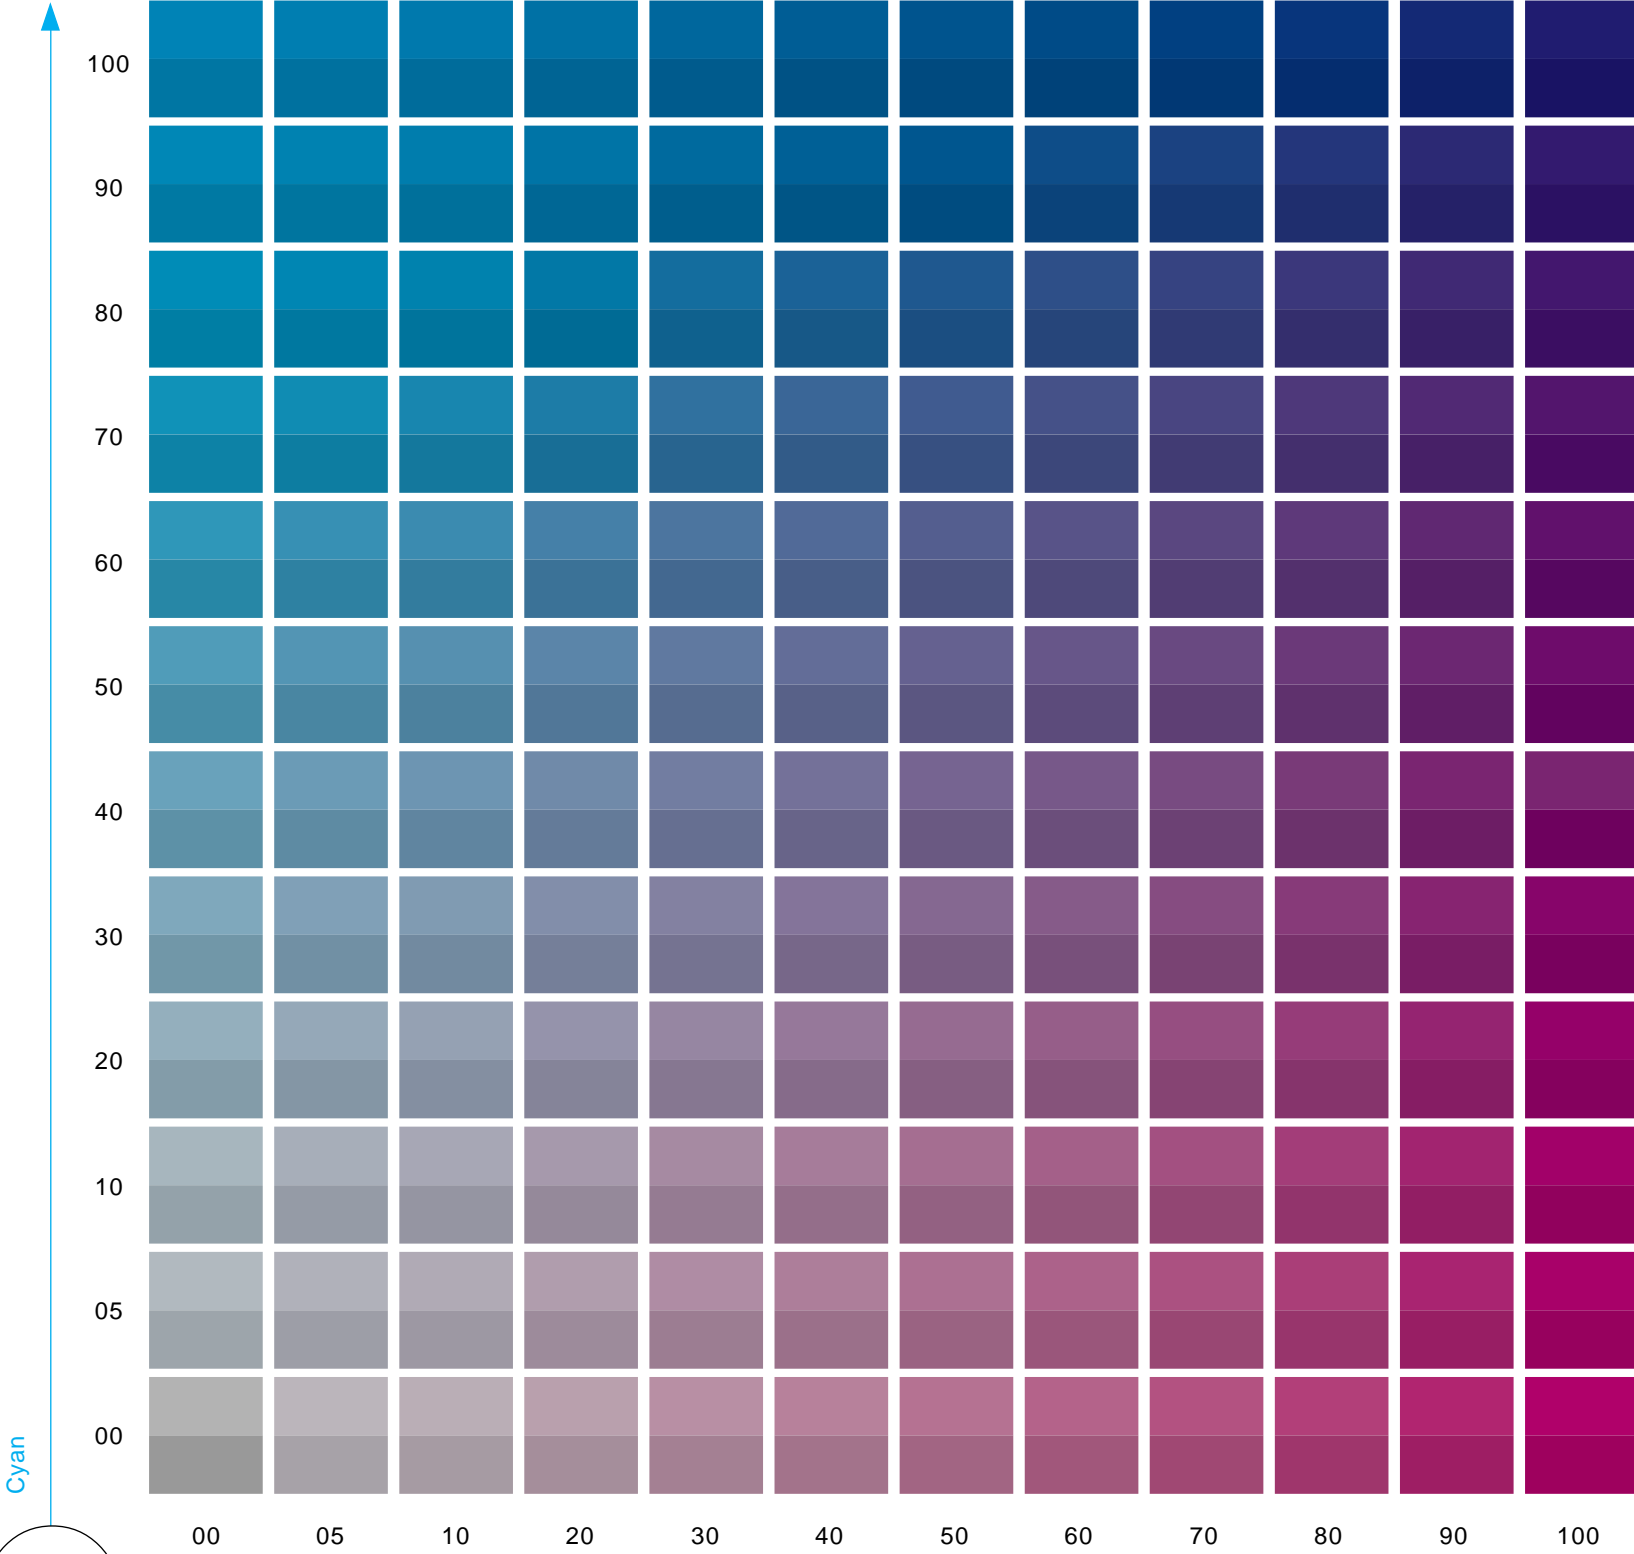

Yellow 100% - Black 10%, 20%

DIGITAL COLOUR ATLAS

100% RGBCMY

80% RGBCMY

40% RGBCMY

20% RGBCMY

10% RGBCMY

Cyan