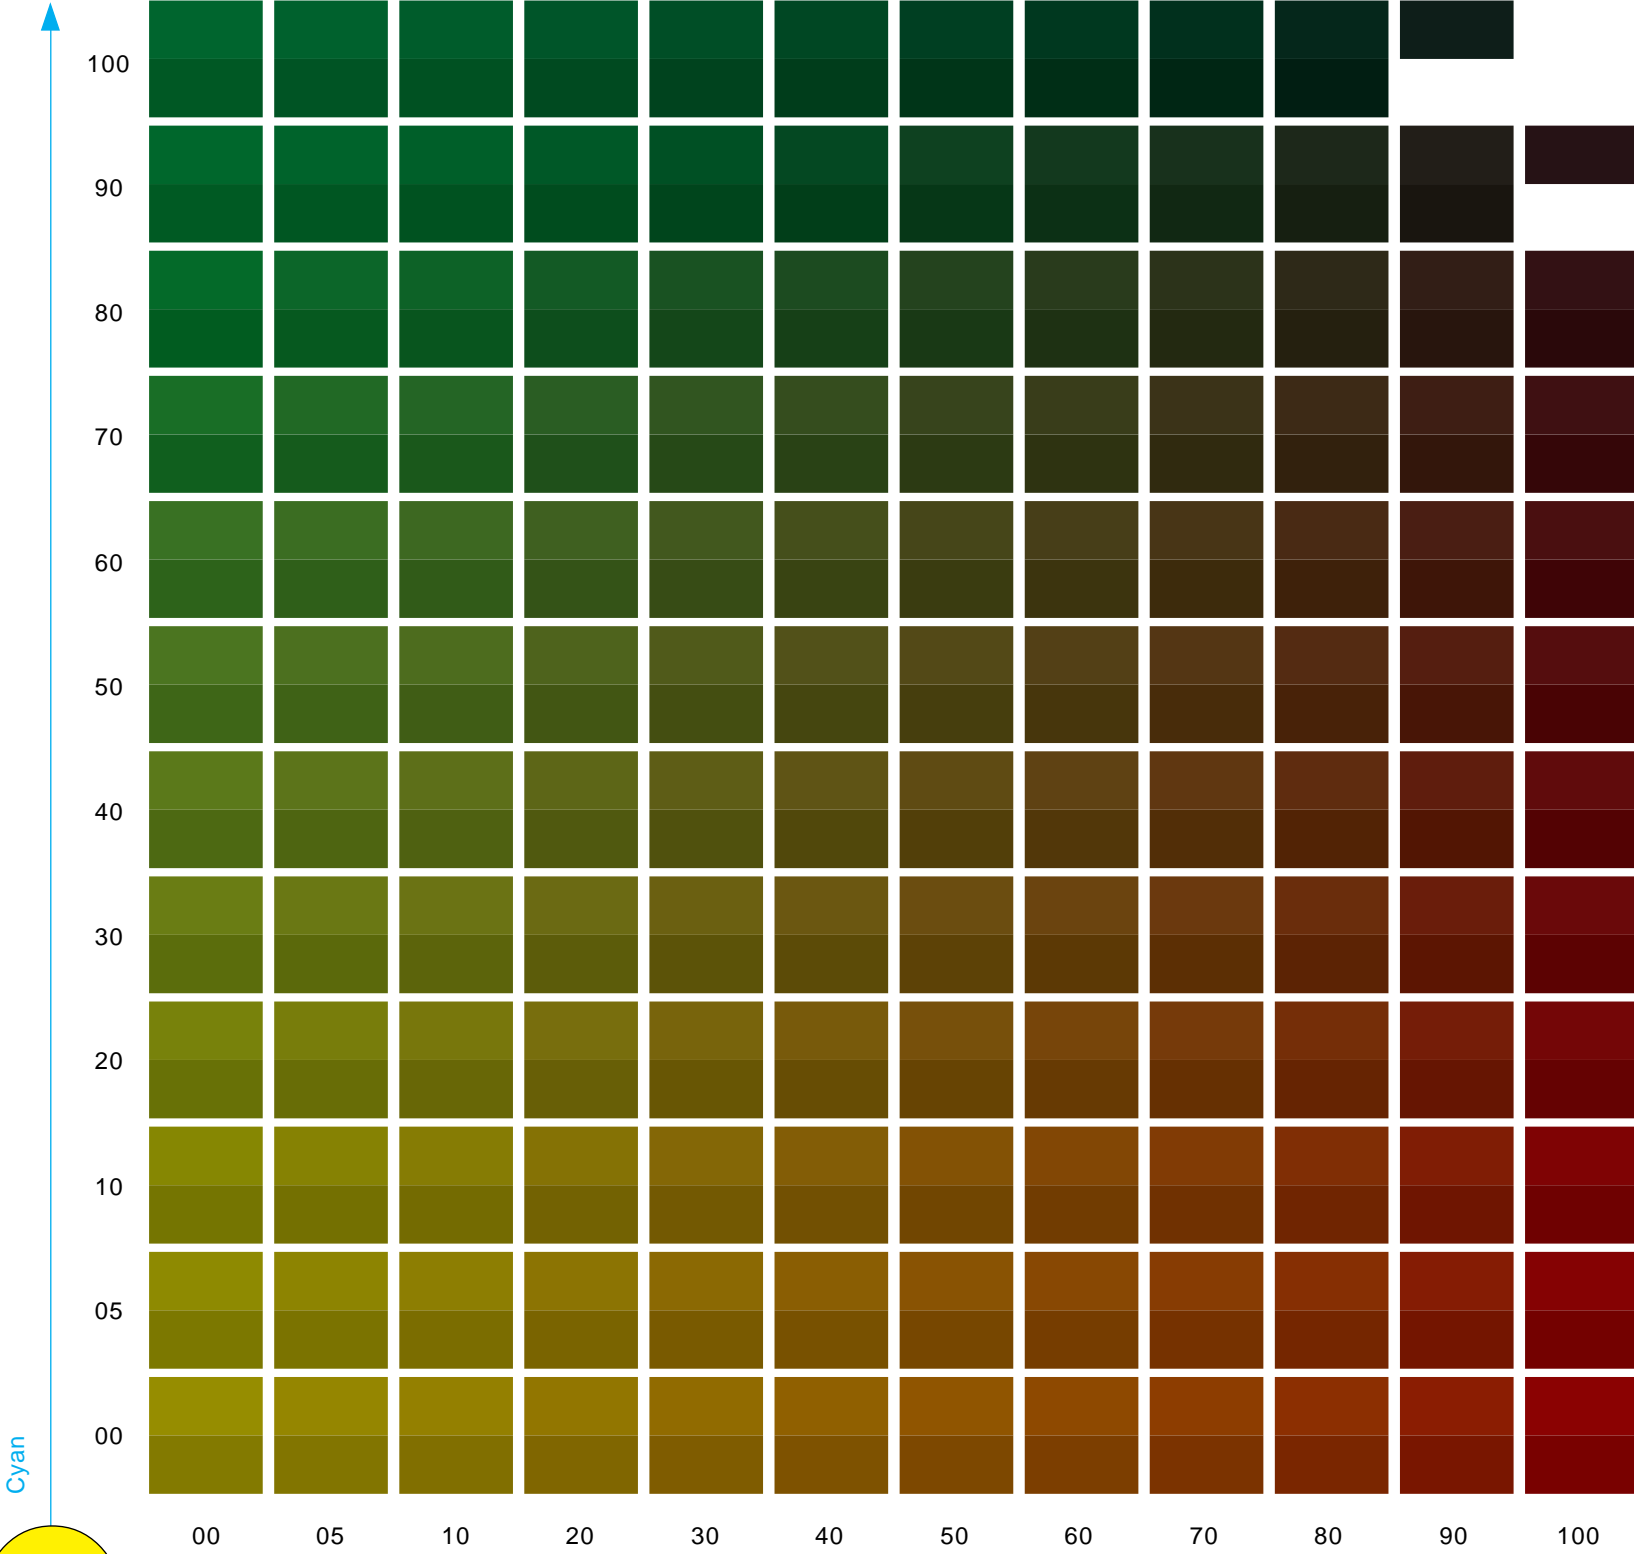

100% RGBCMY

80% RGBCMY

40% RGBCMY

20% RGBCMY

10% RGBCMY

Magenta

Yellow 100% - Black 50%, 60%

DIGITAL COLOUR ATLAS