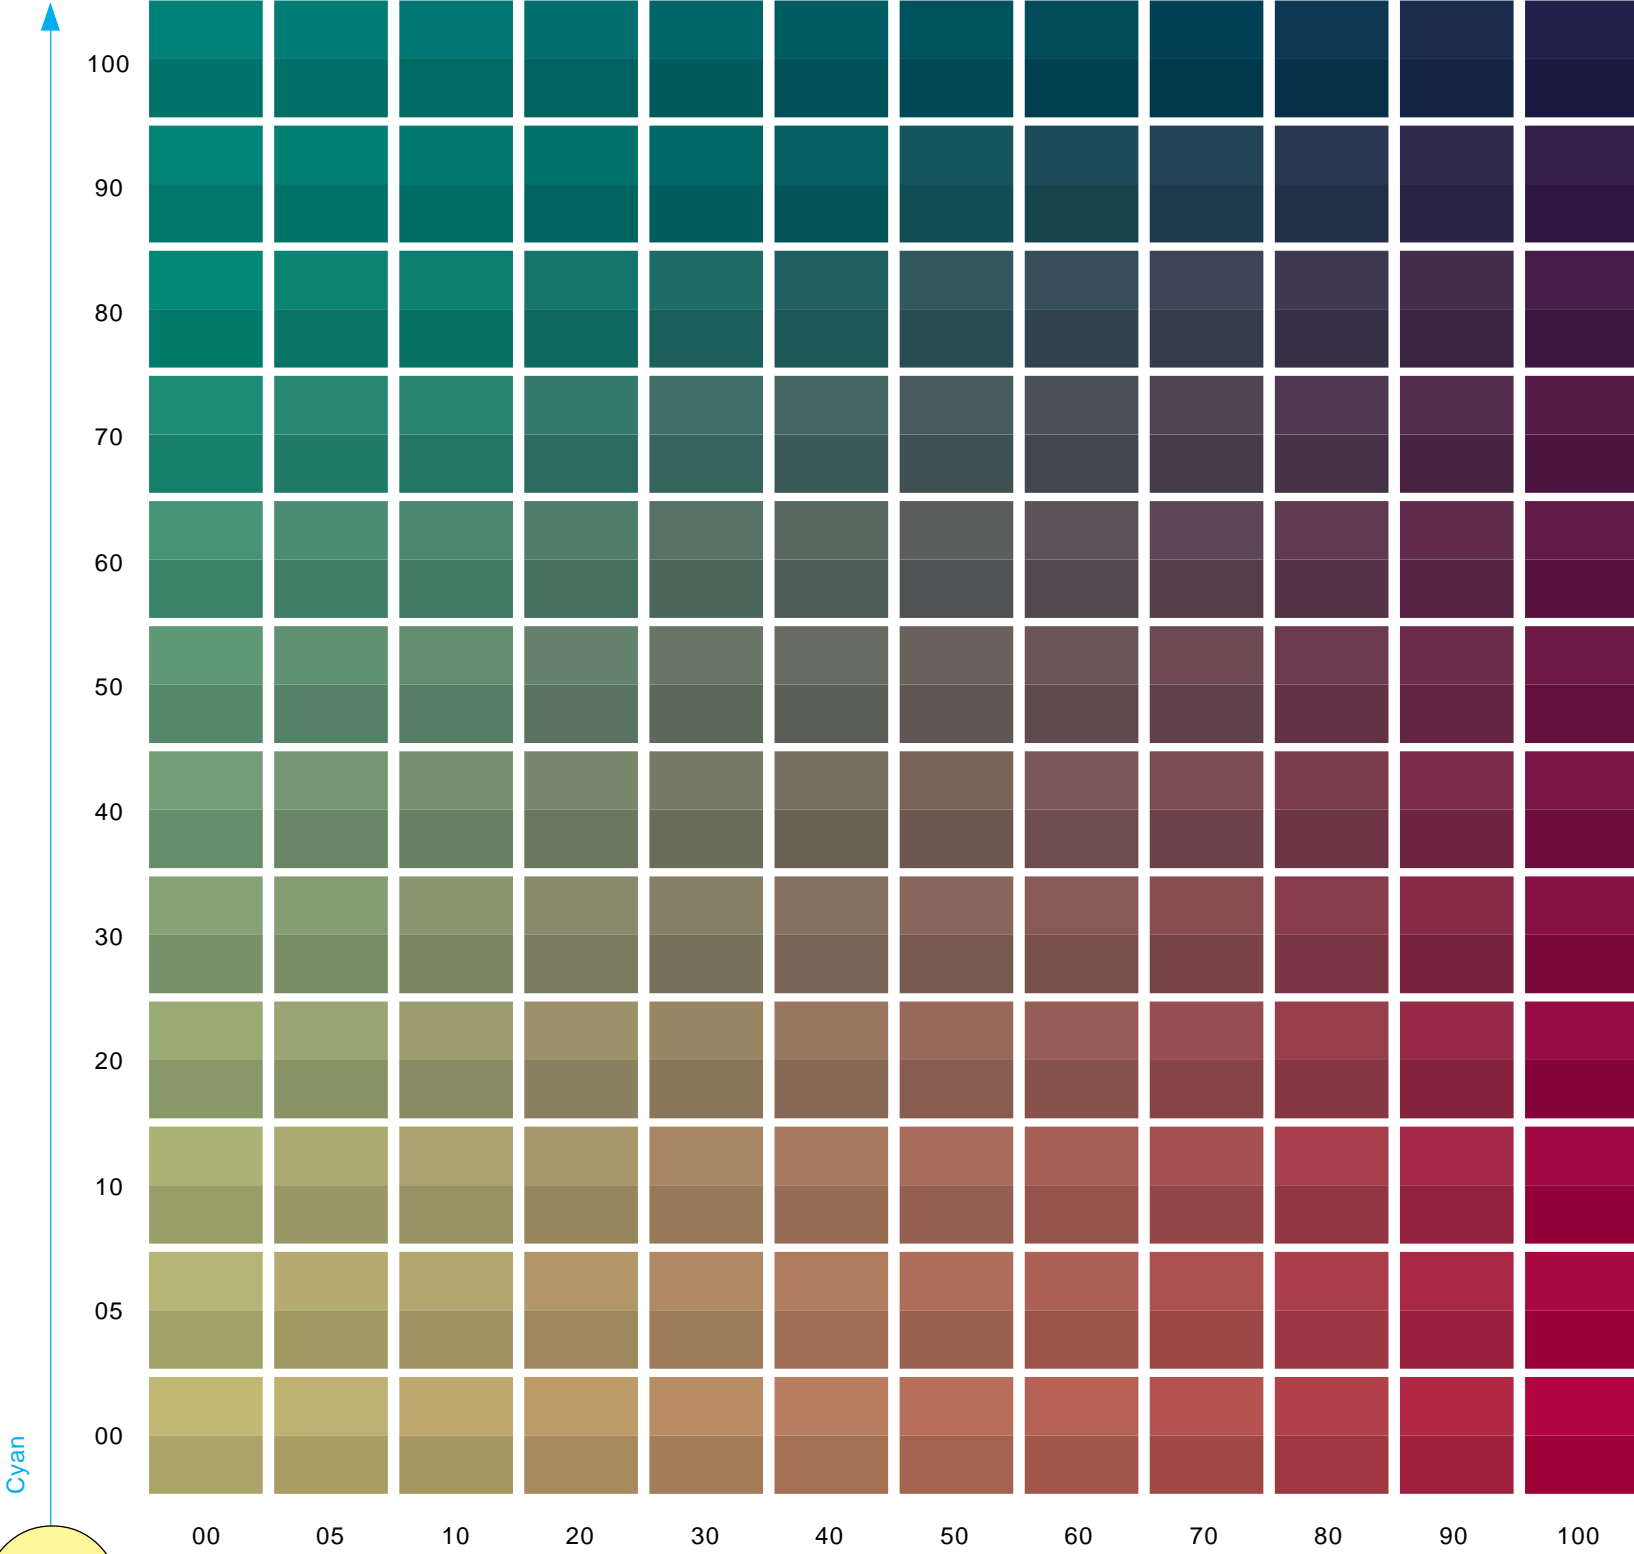

100% RGBCMY

80% RGBCMY

40% RGBCMY

20% RGBCMY

10% RGBCMY

Cyan

Magenta

Yellow 50% - Black 30%, 40%

DIGITAL COLOUR ATLAS