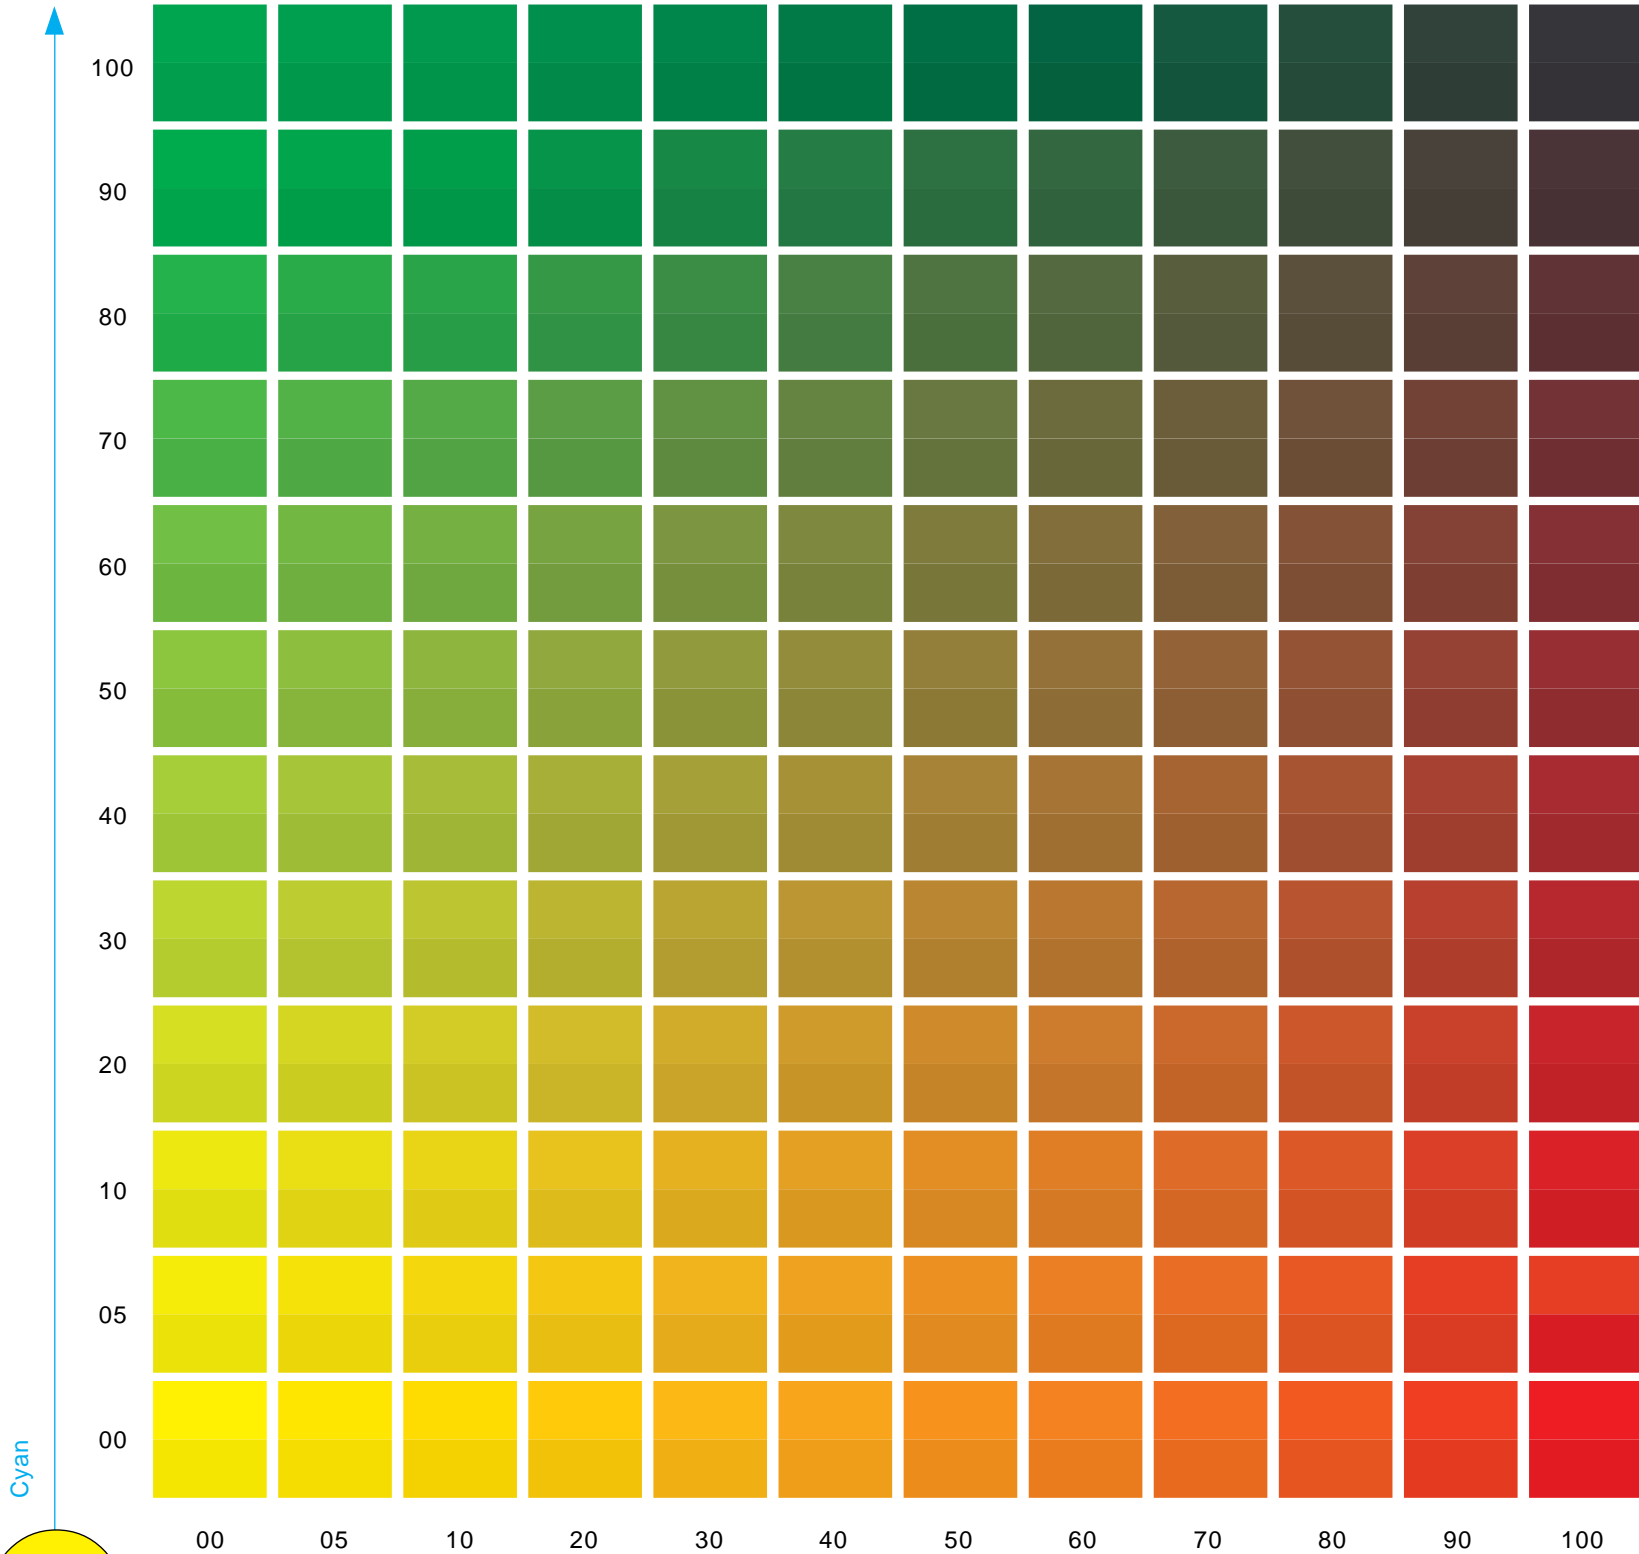

100% RGB/CMY

80% RGB/CMY

40% RGB/CMY

20% RGB/CMY

10% RGB/CMY

Cyan

Magenta

Yellow 100% - Black 0%, 5%

DIGITAL COLOUR ATLAS