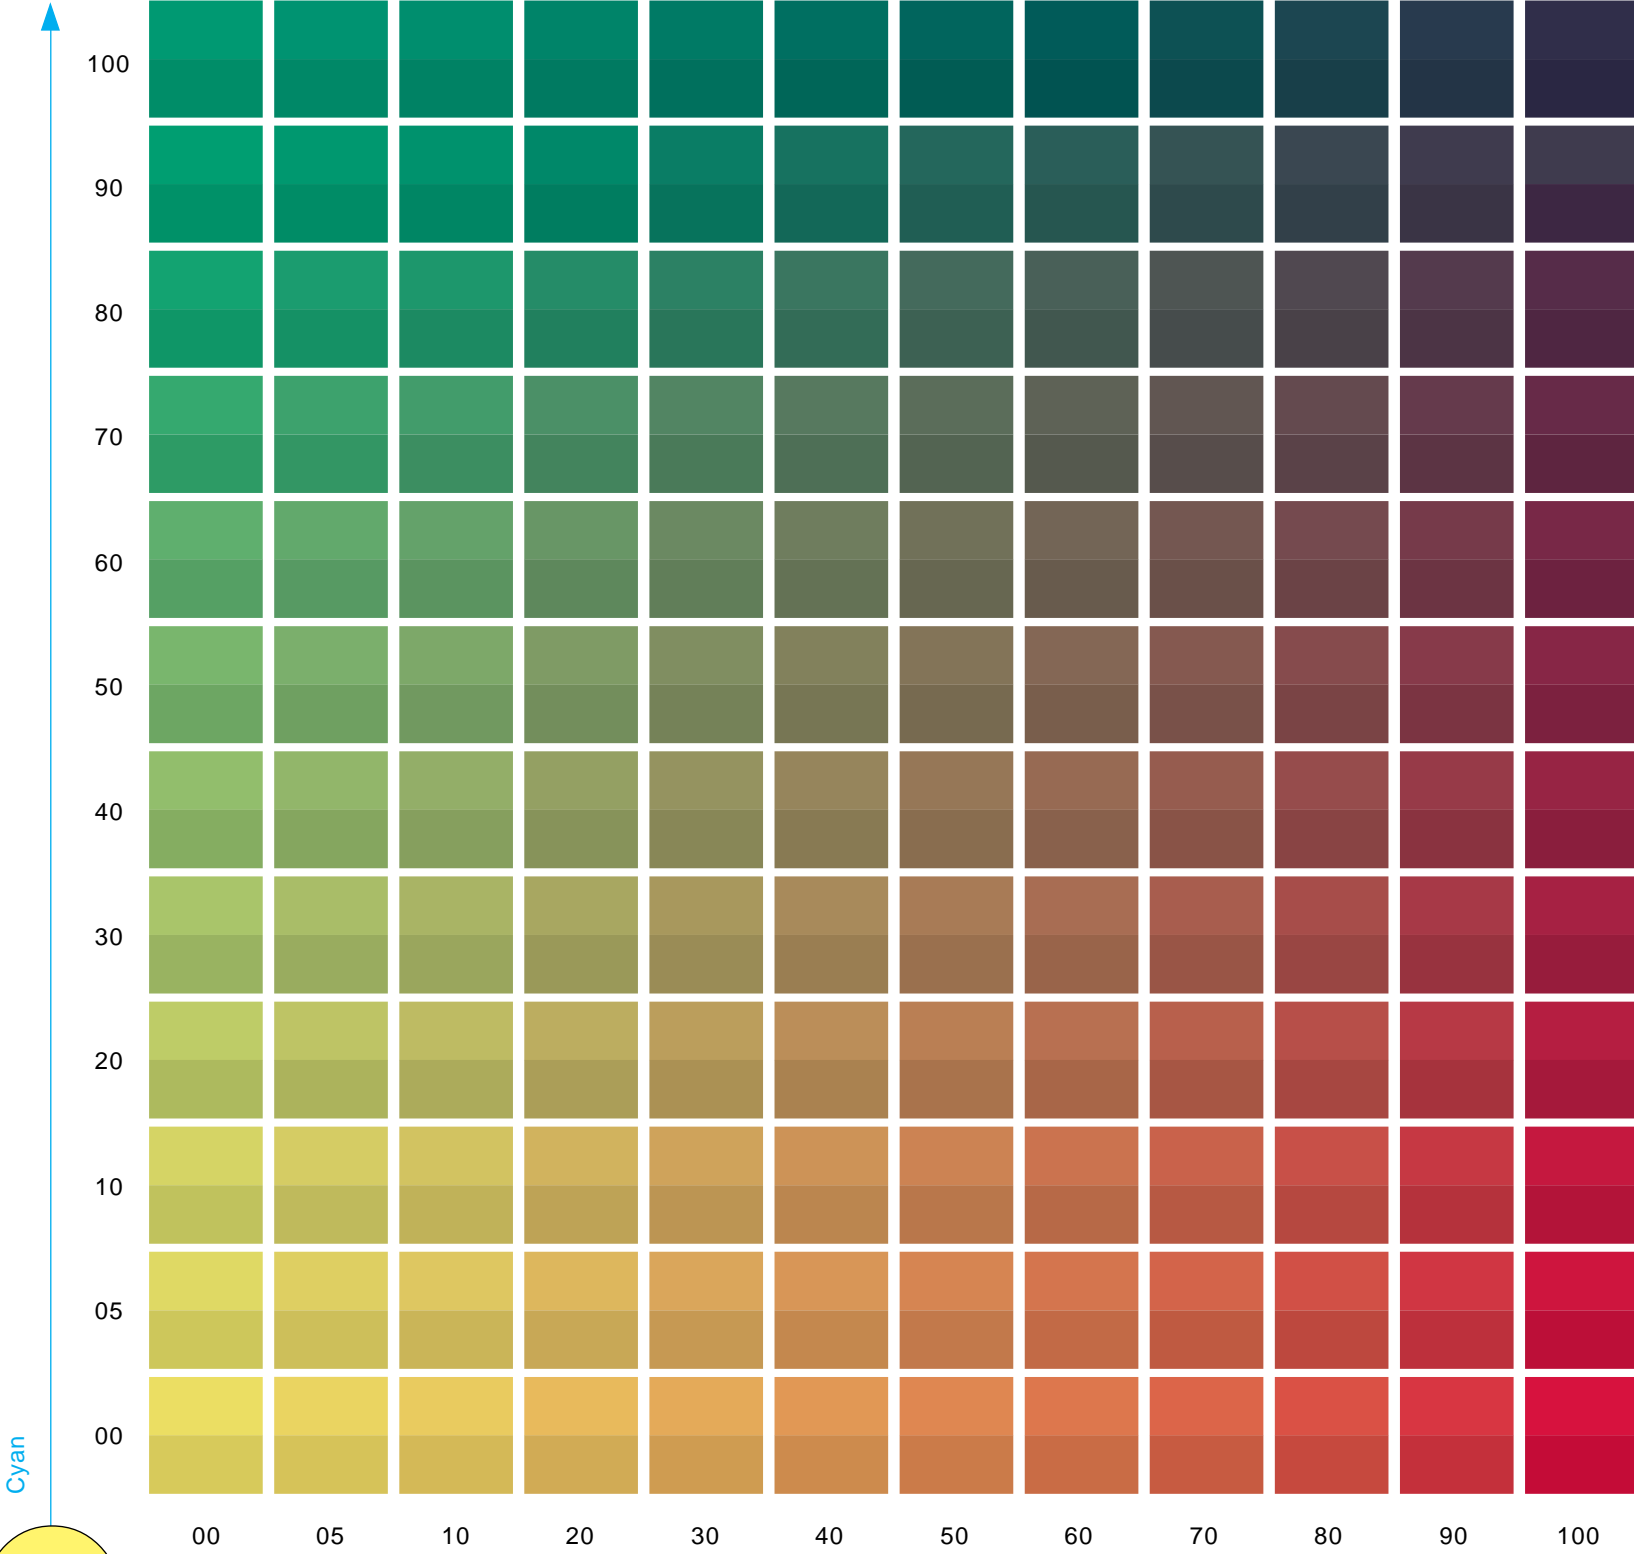

80% RGBCMY

40% RGBCMY

20% RGBCMY

10% RGBCMY

Magenta

Yellow 70% - Black 10%, 20%

DIGITAL COLOUR ATLAS

100% RGBCMY