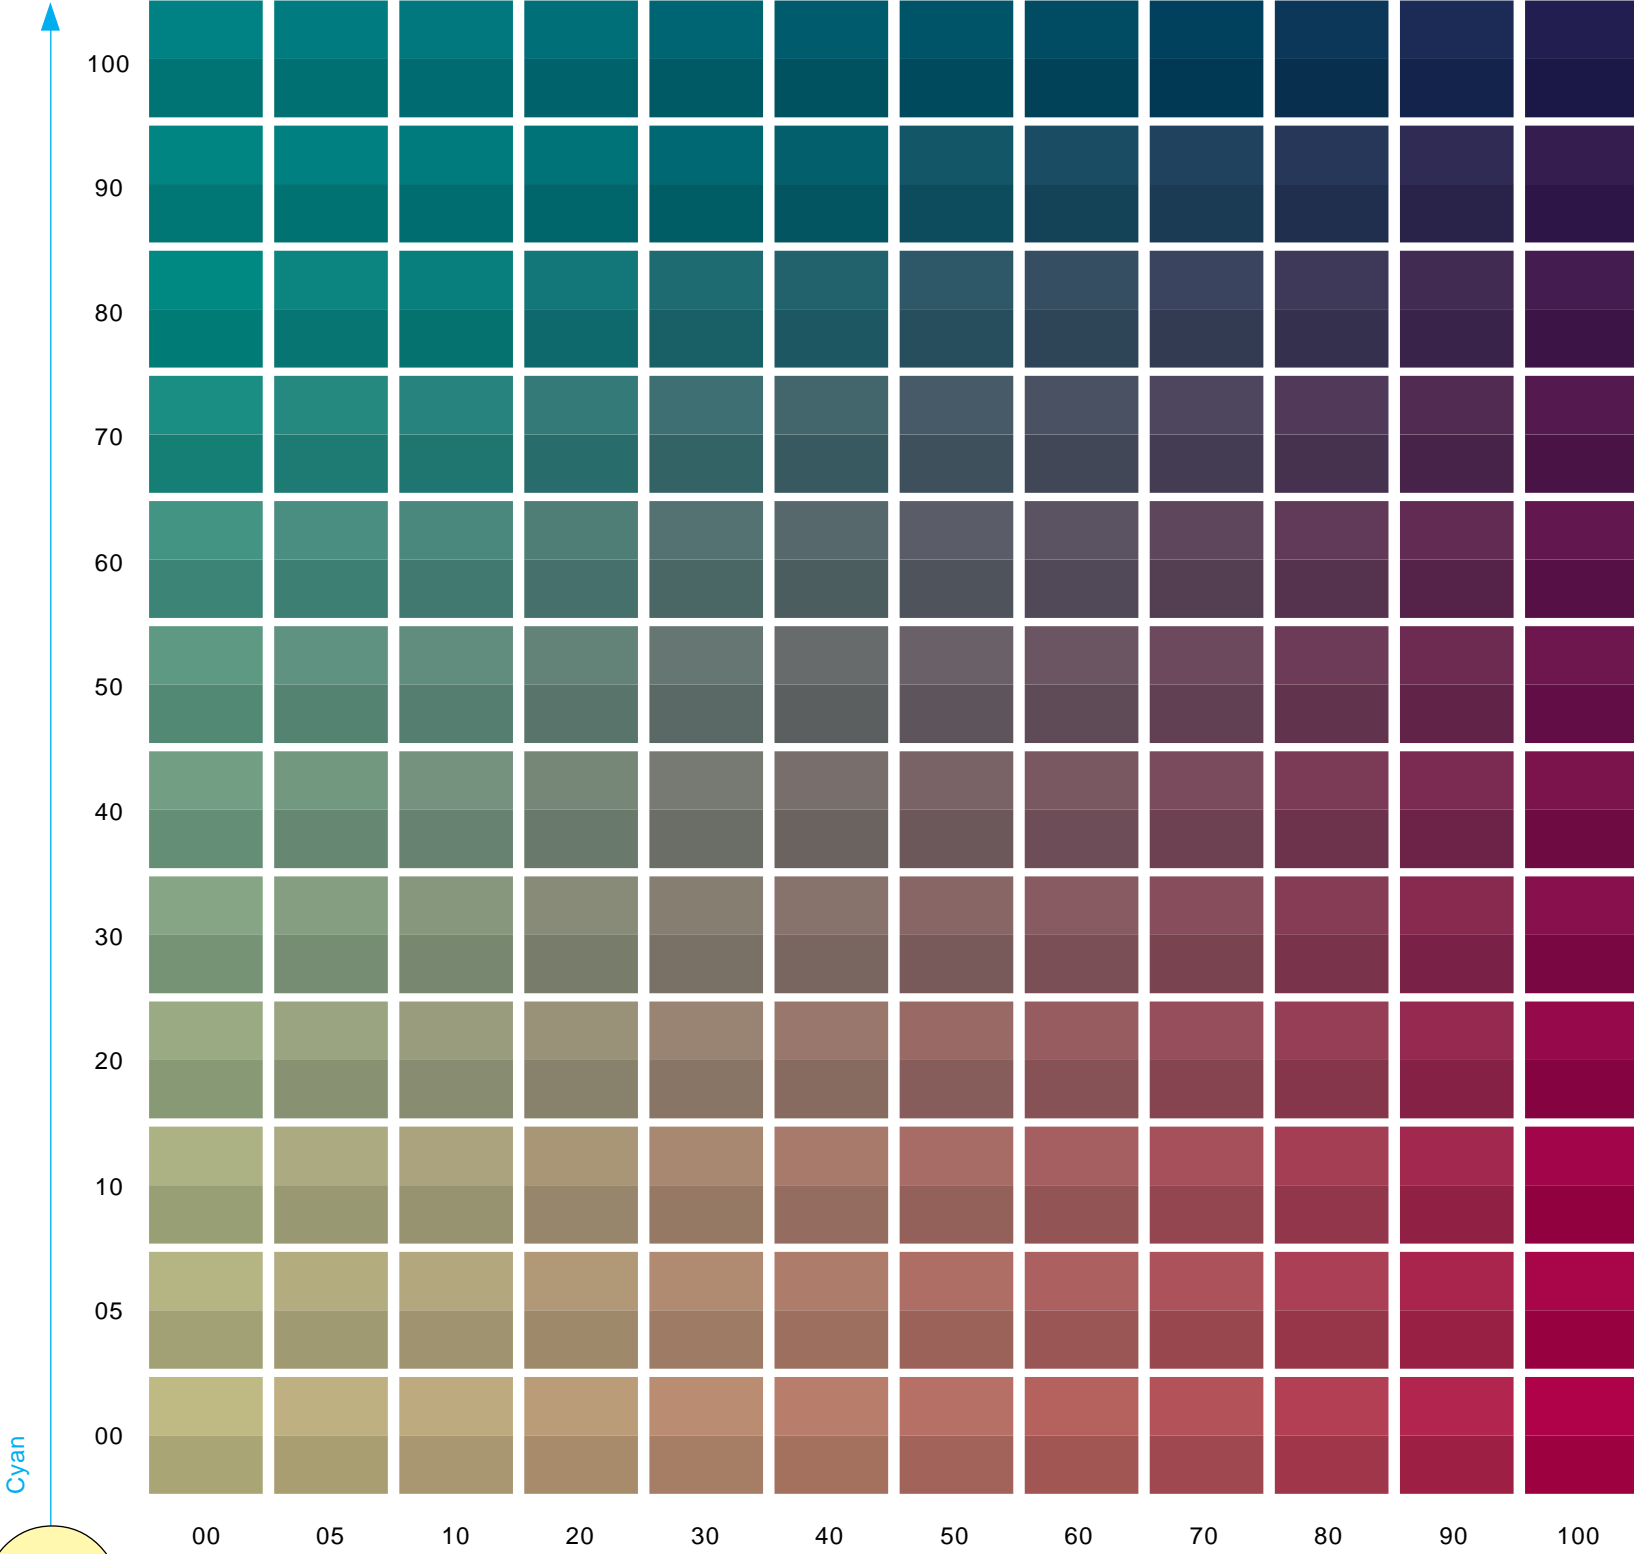

100% RGBCMY

80% RGBCMY

40% RGBCMY

20% RGBCMY

10% RGBCMY

Magenta

Yellow 40% - Black 30%, 40%

DIGITAL COLOUR ATLAS