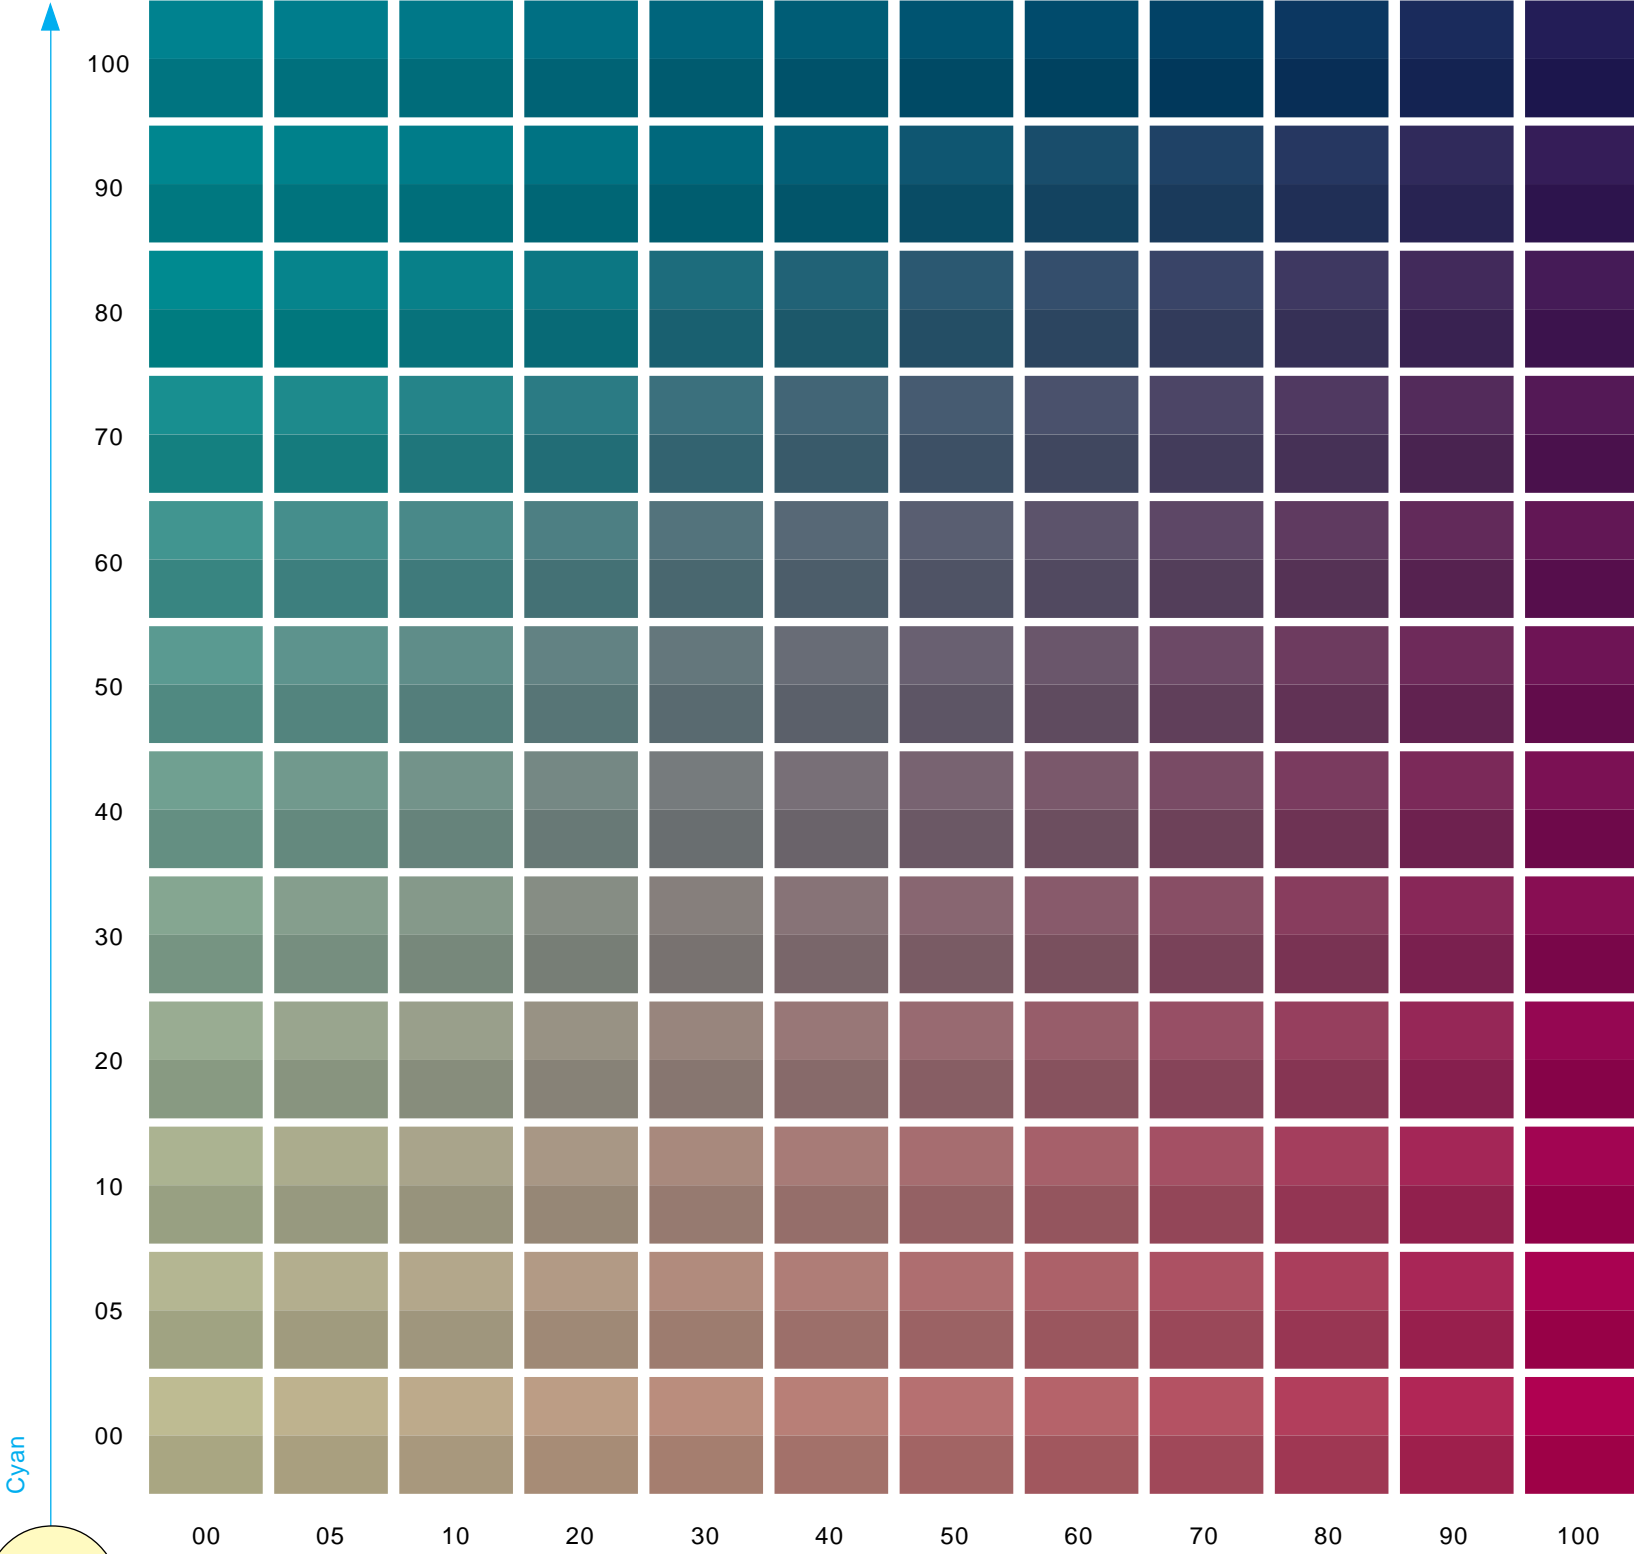

100% RGBCMY

80% RGBCMY

40% RGBCMY

20% RGBCMY

10% RGBCMY

Magenta

Yellow 30% - Black 30%, 40%

DIGITAL COLOUR ATLAS