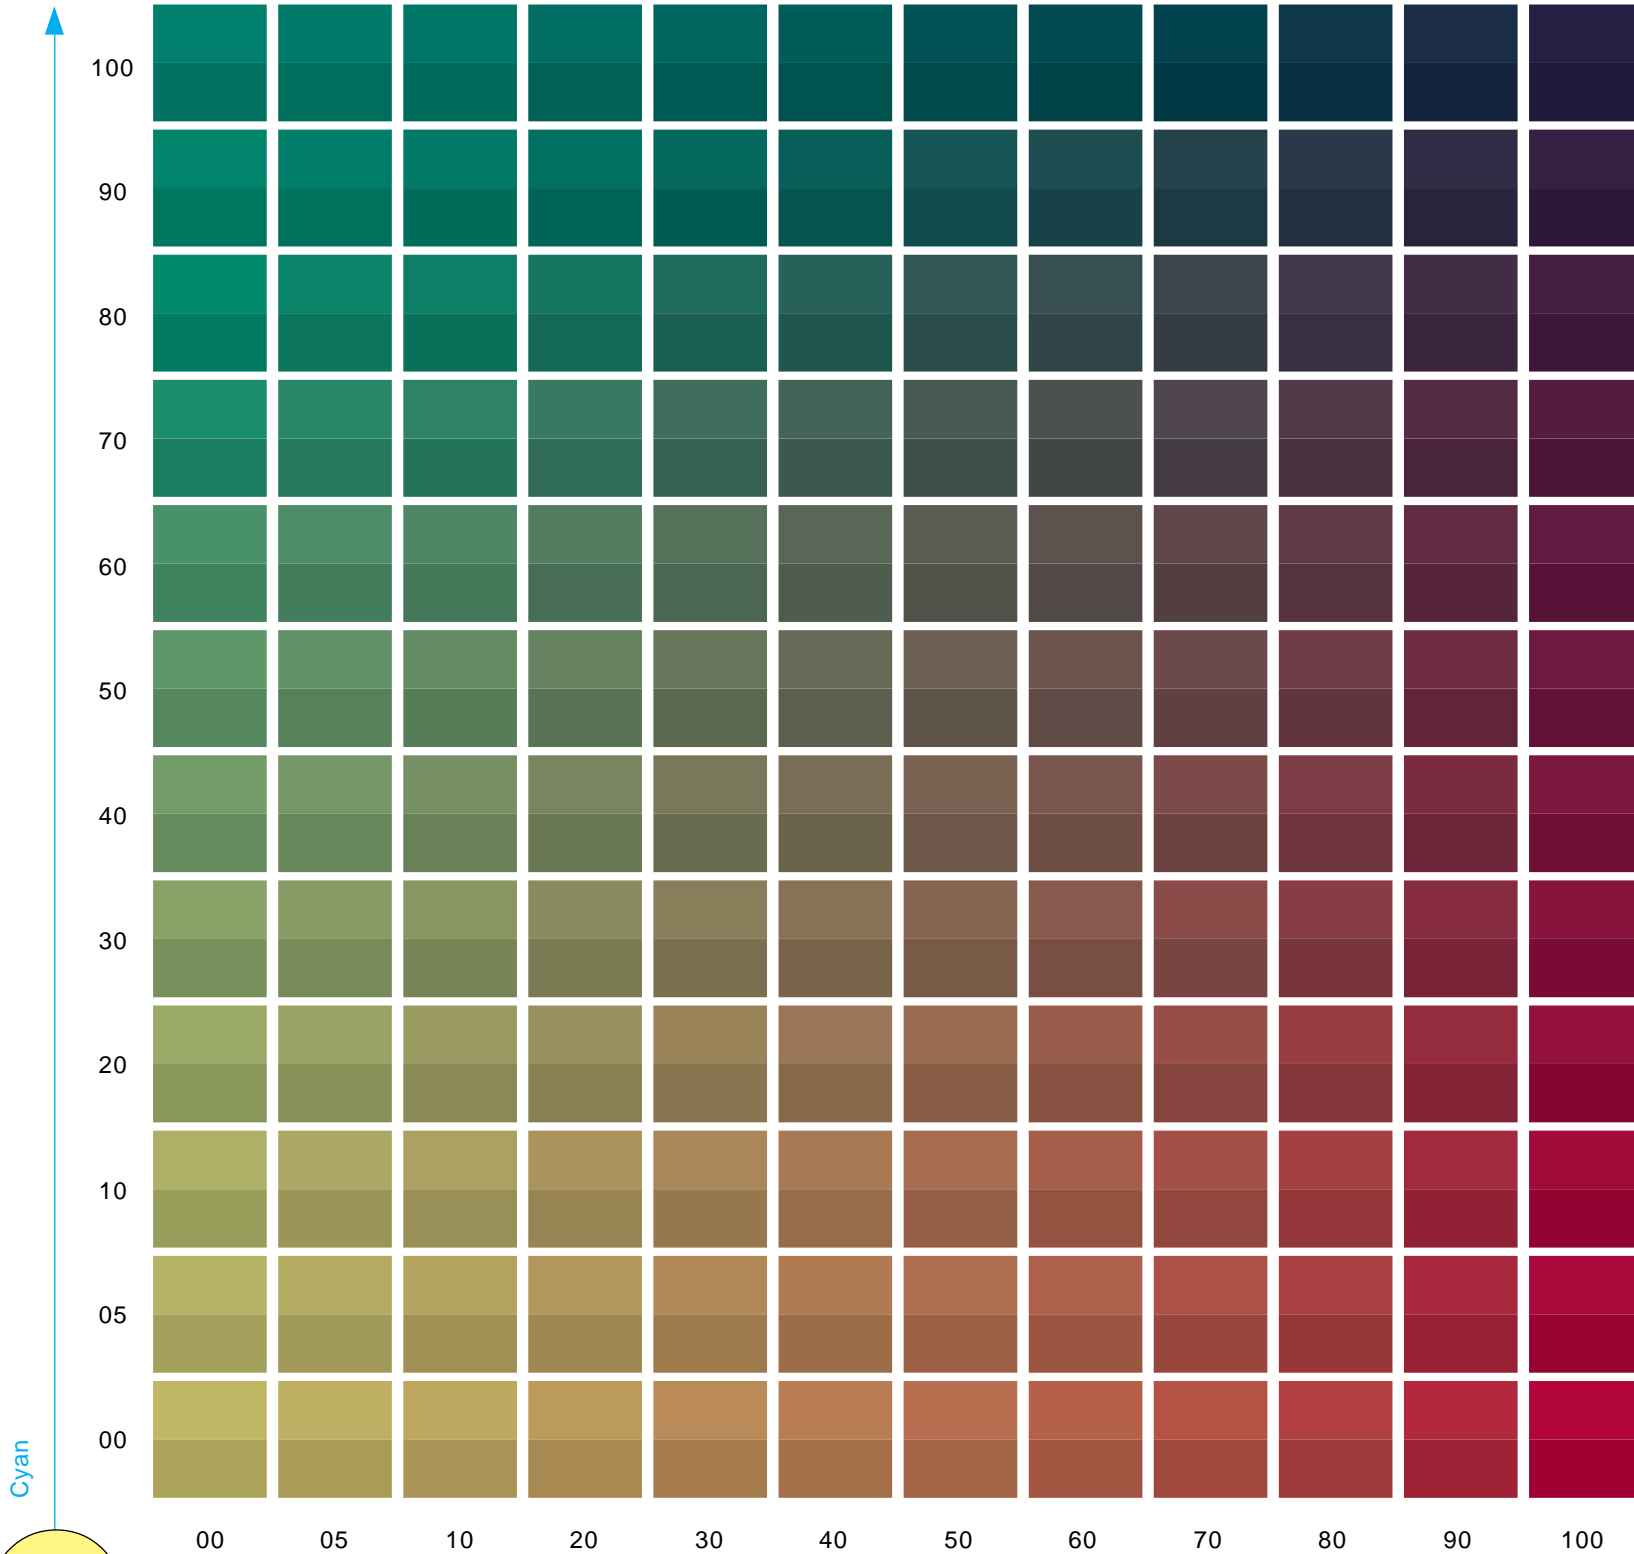

100% RGBCMY

80% RGBCMY

40% RGBCMY

20% RGBCMY

10% RGBCMY

Cyan

Magenta

Yellow 60% - Black 30%, 40%

DIGITAL COLOUR ATLAS