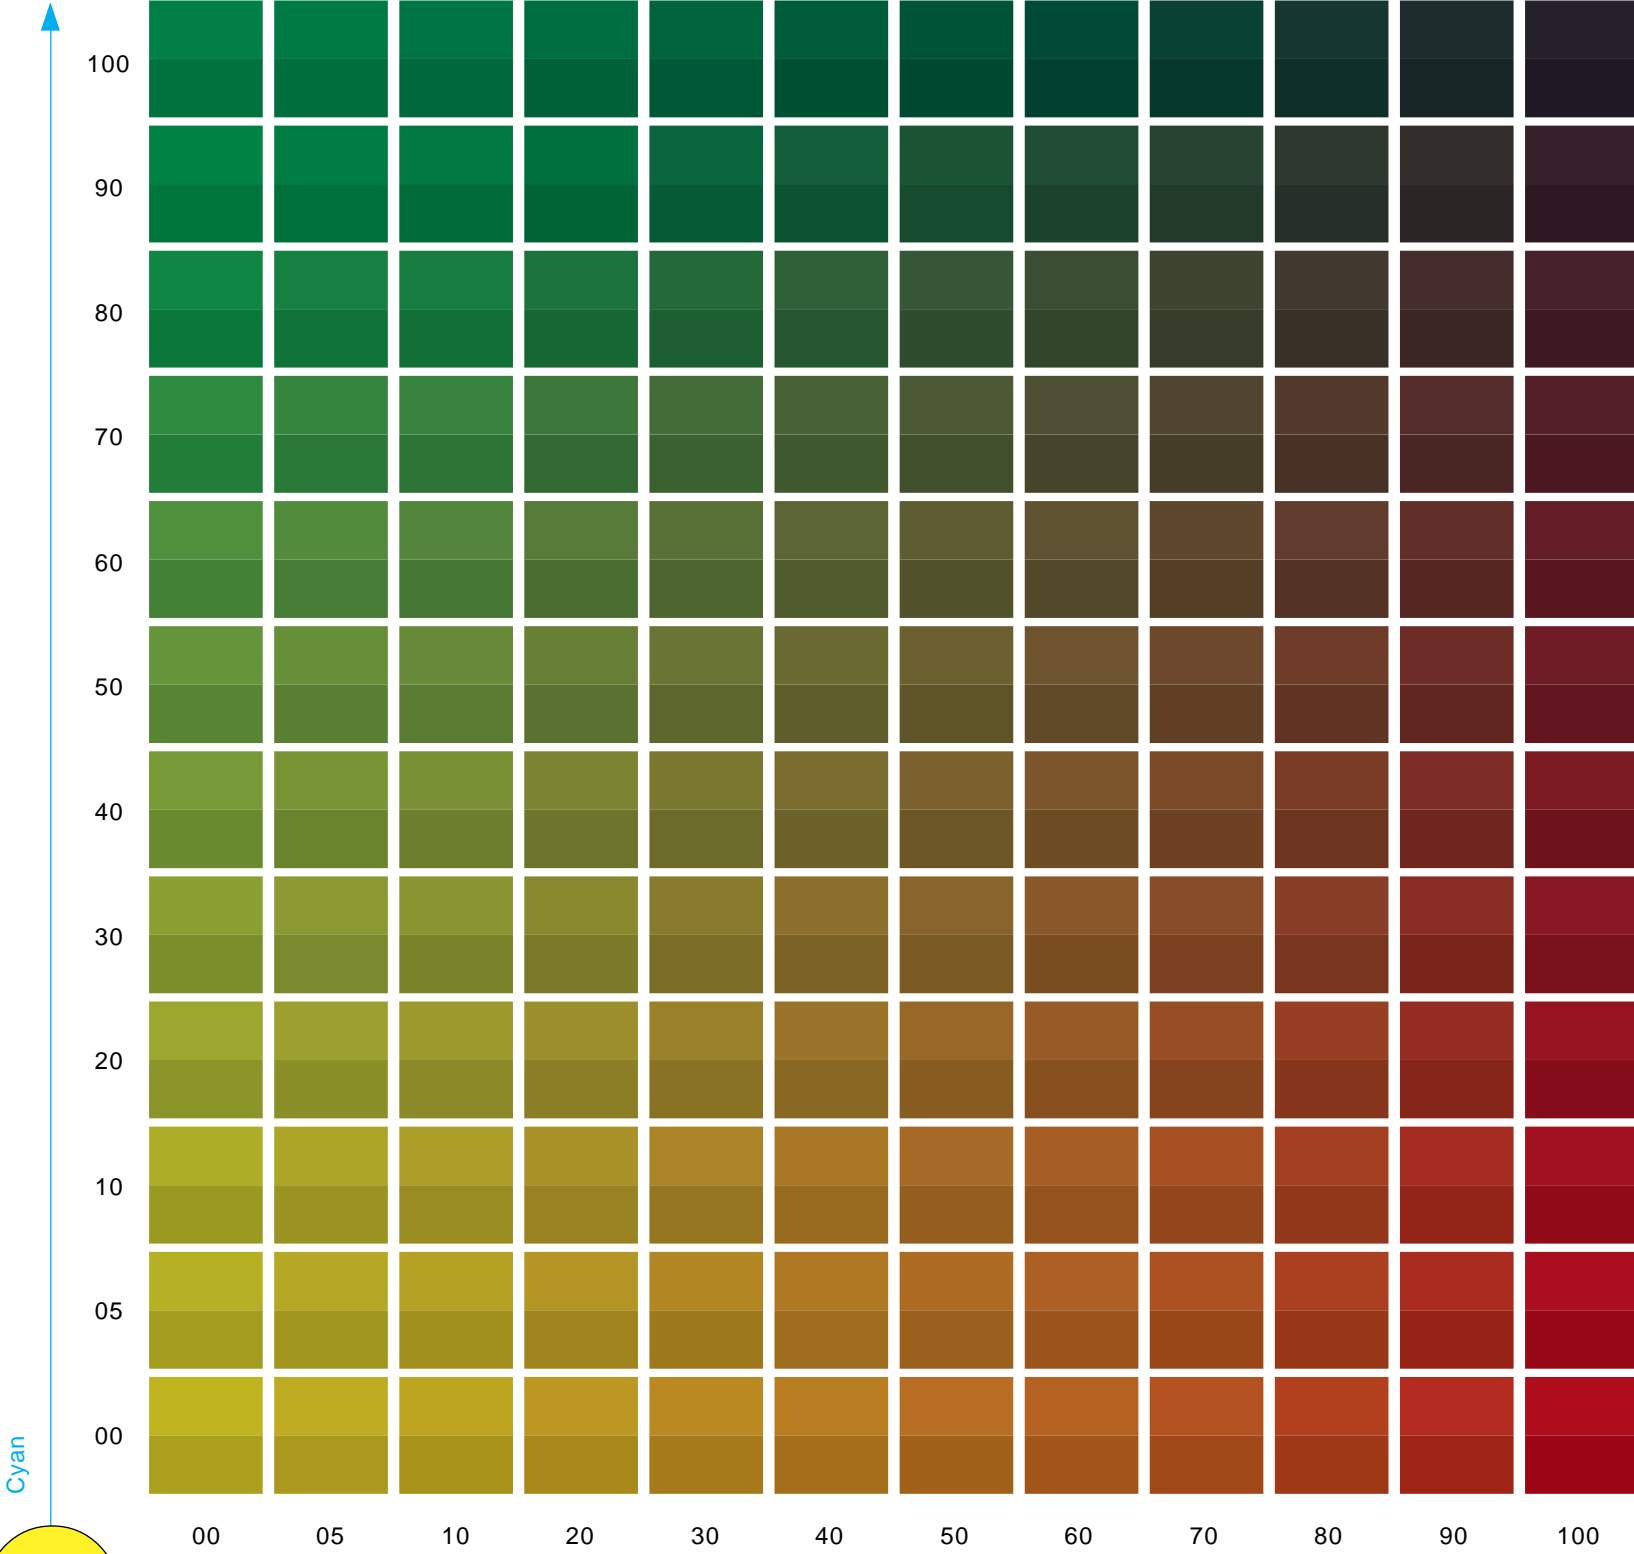

100% RGBCMY

80% RGBCMY

40% RGBCMY

20% RGBCMY

10% RGBCMY

Cyan

Magenta

Yellow 90% - Black 30%, 40%