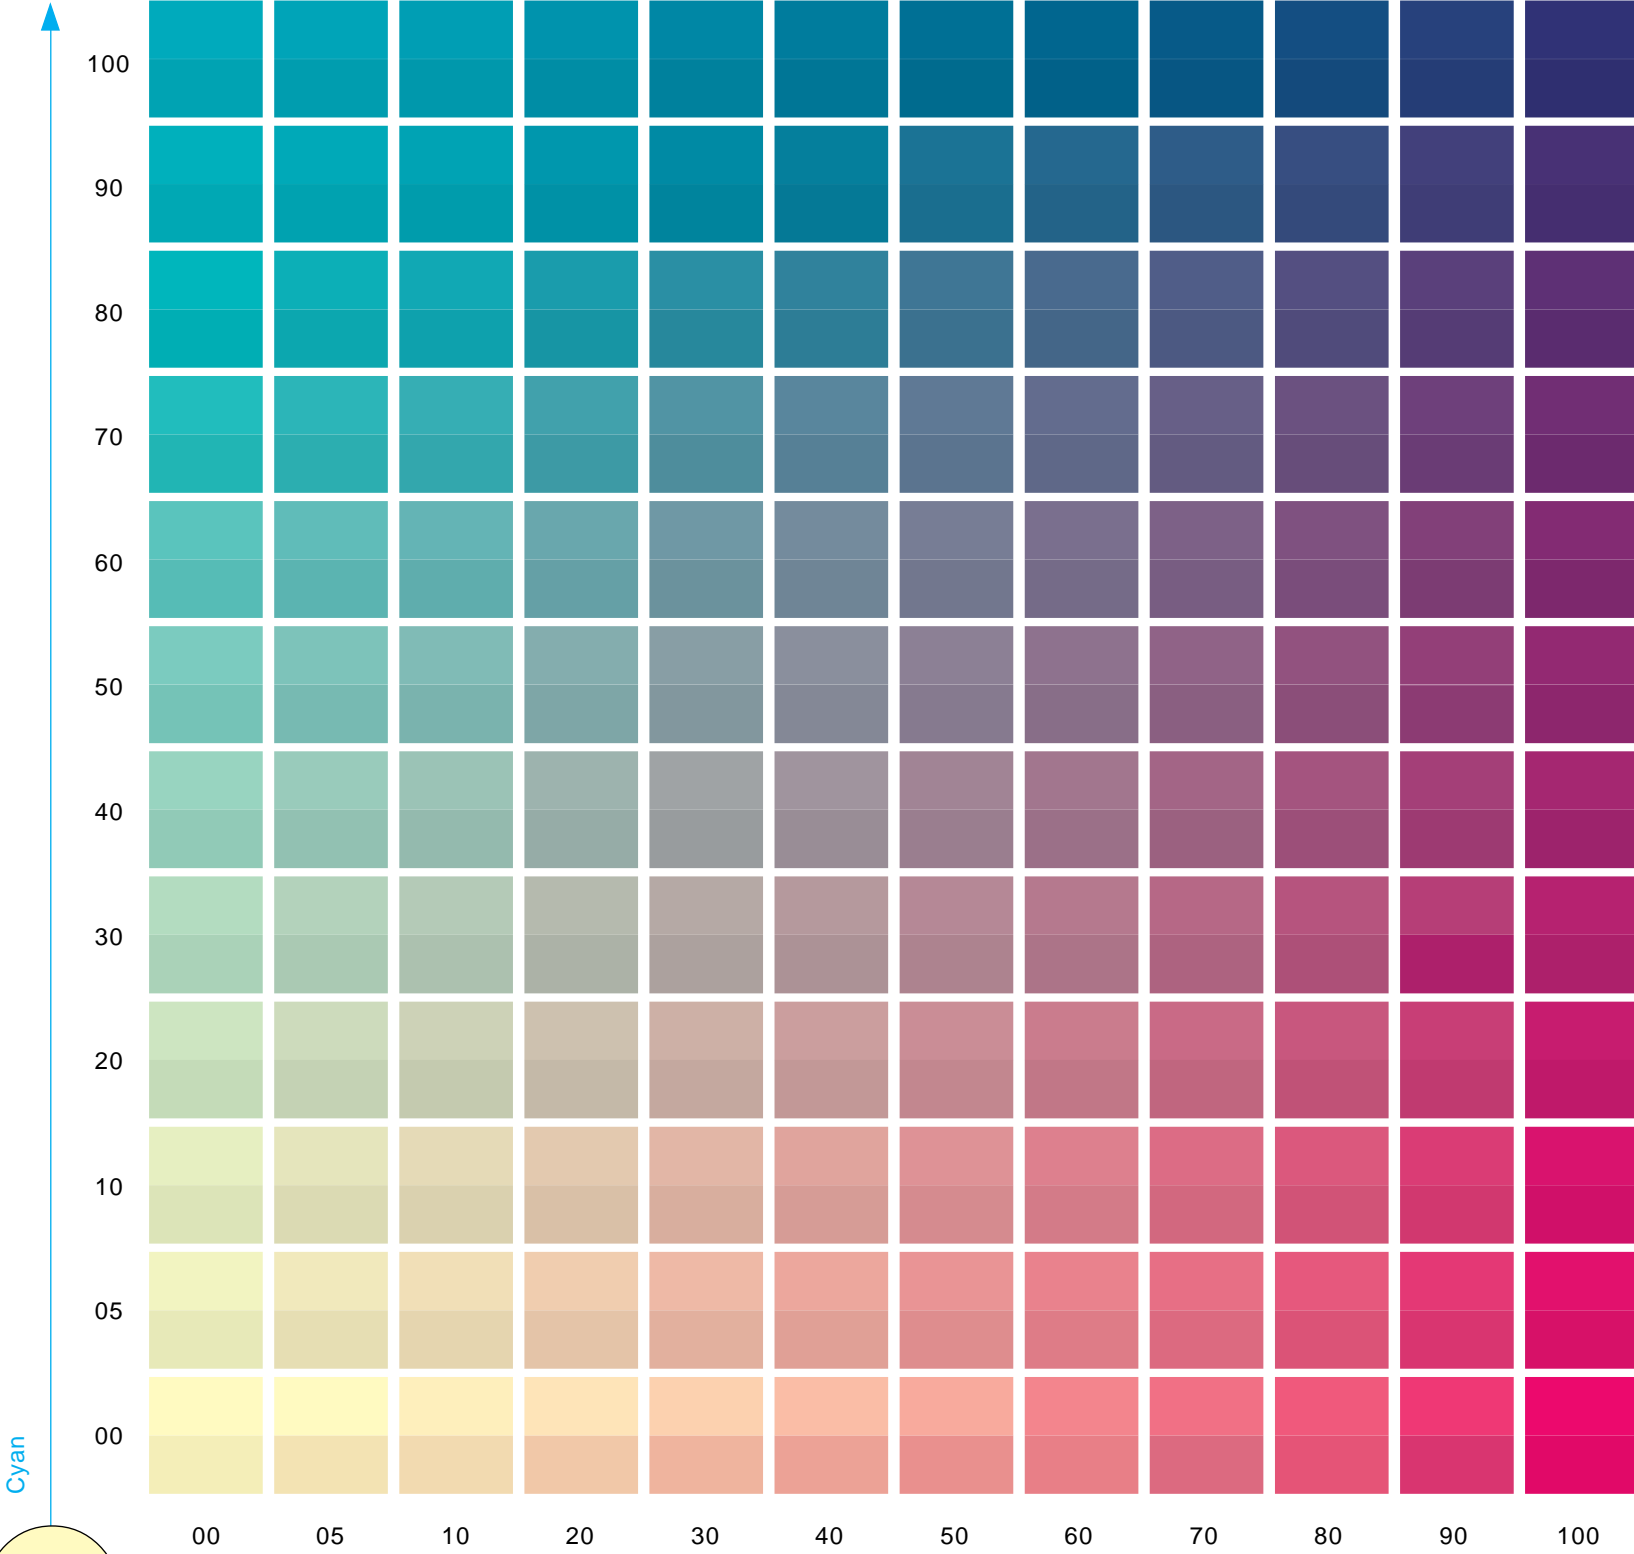

100% RGBCMY

80% RGBCMY

40% RGBCMY

20% RGBCMY

10% RGBCMY

Cyan

Magenta

Yellow 30% - Black 0%, 5%

DIGITAL COLOUR ATLAS

© dp studio oldenburg - http://www.colouratlas.com