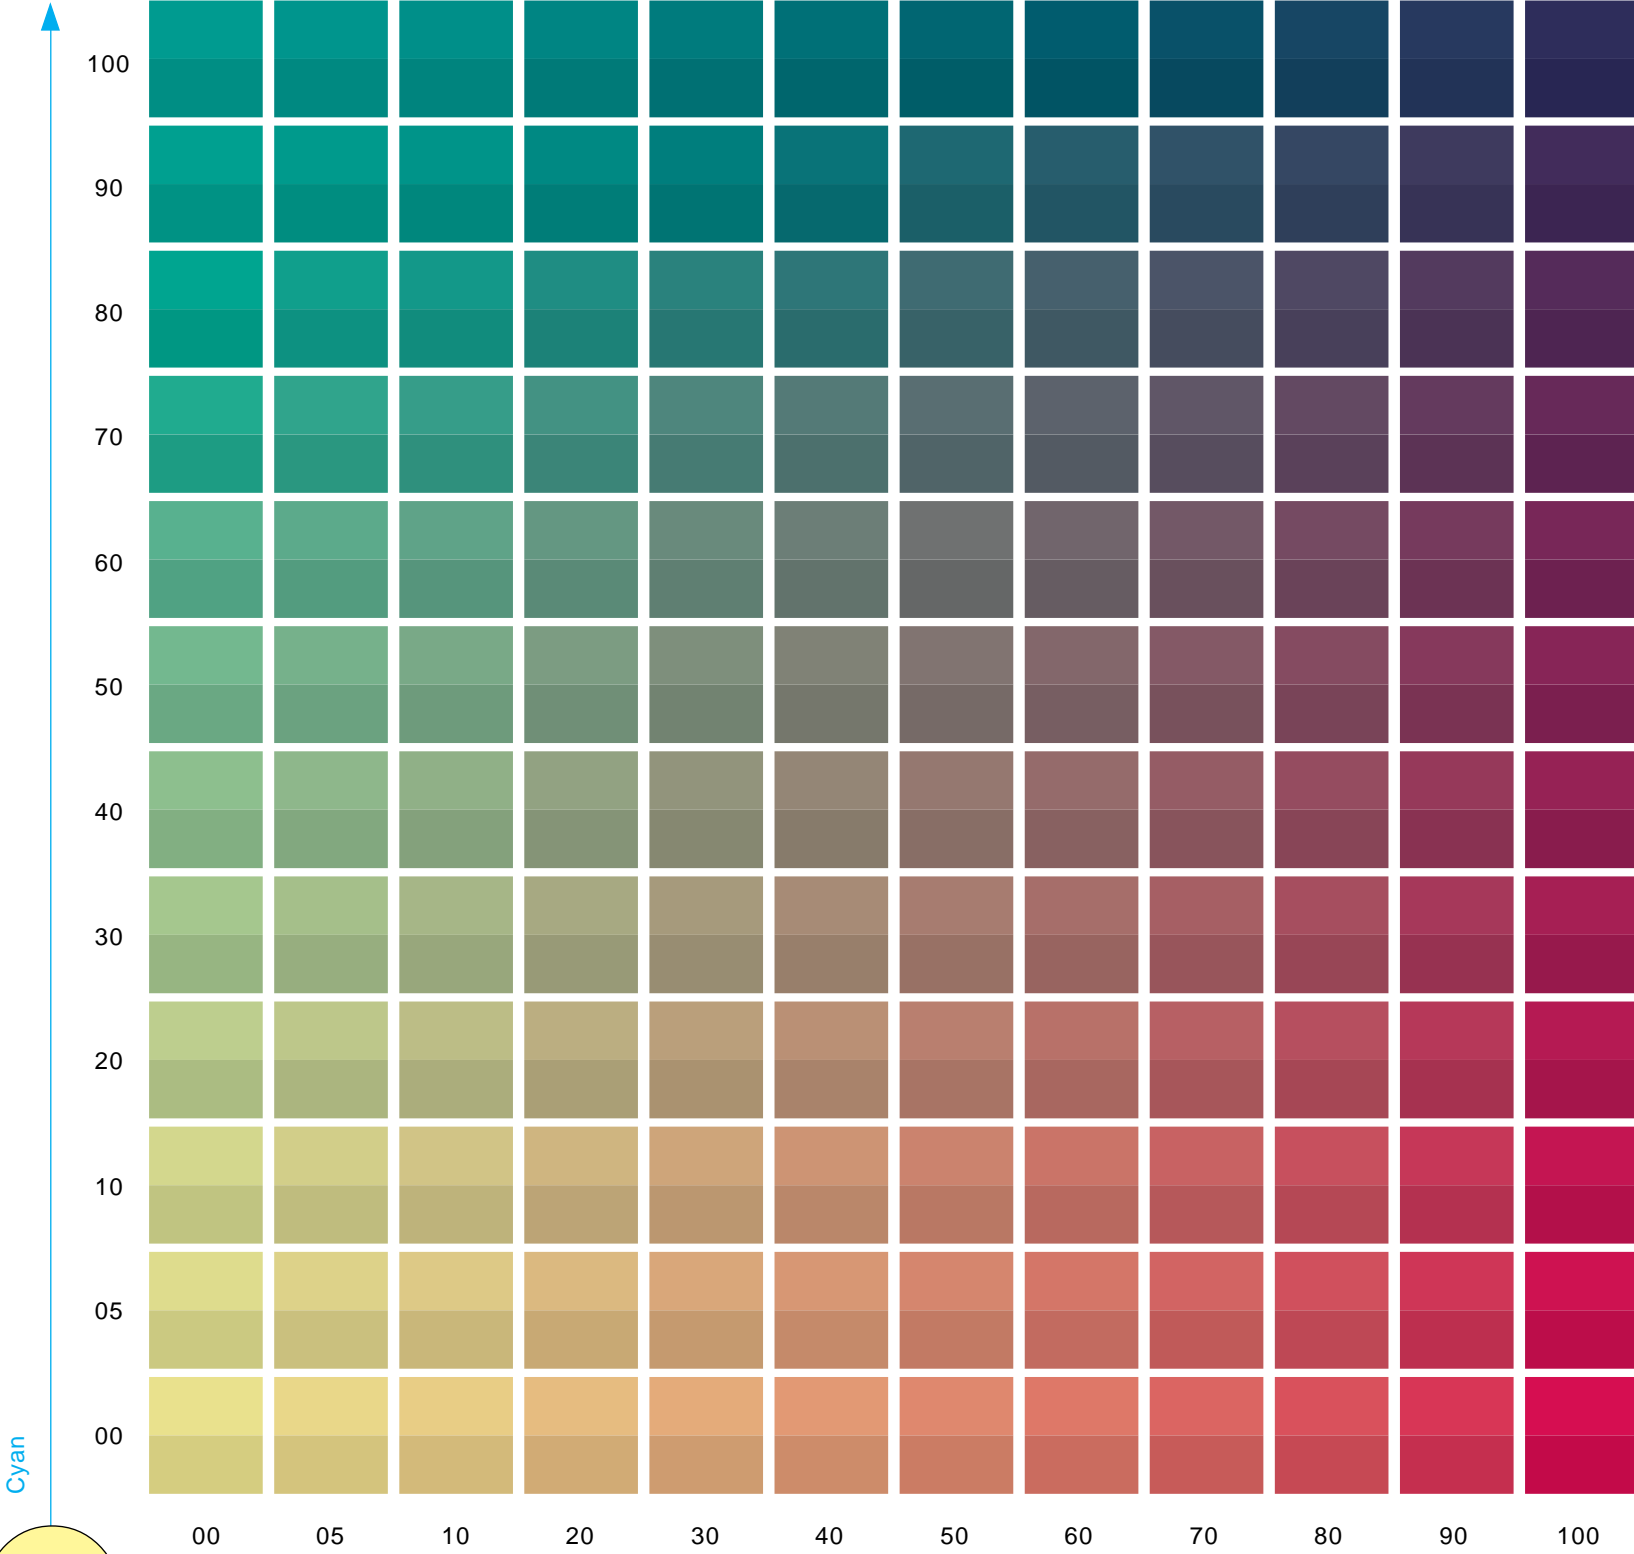

100% RGB/CMY

80% RGB/CMY

40% RGB/CMY

20% RGB/CMY

10% RGB/CMY

Cyan

Magenta

Yellow 50% - Black 10%, 20%

DIGITAL COLOUR ATLAS

© dp studio oldenburg - http://www.colouratlas.com