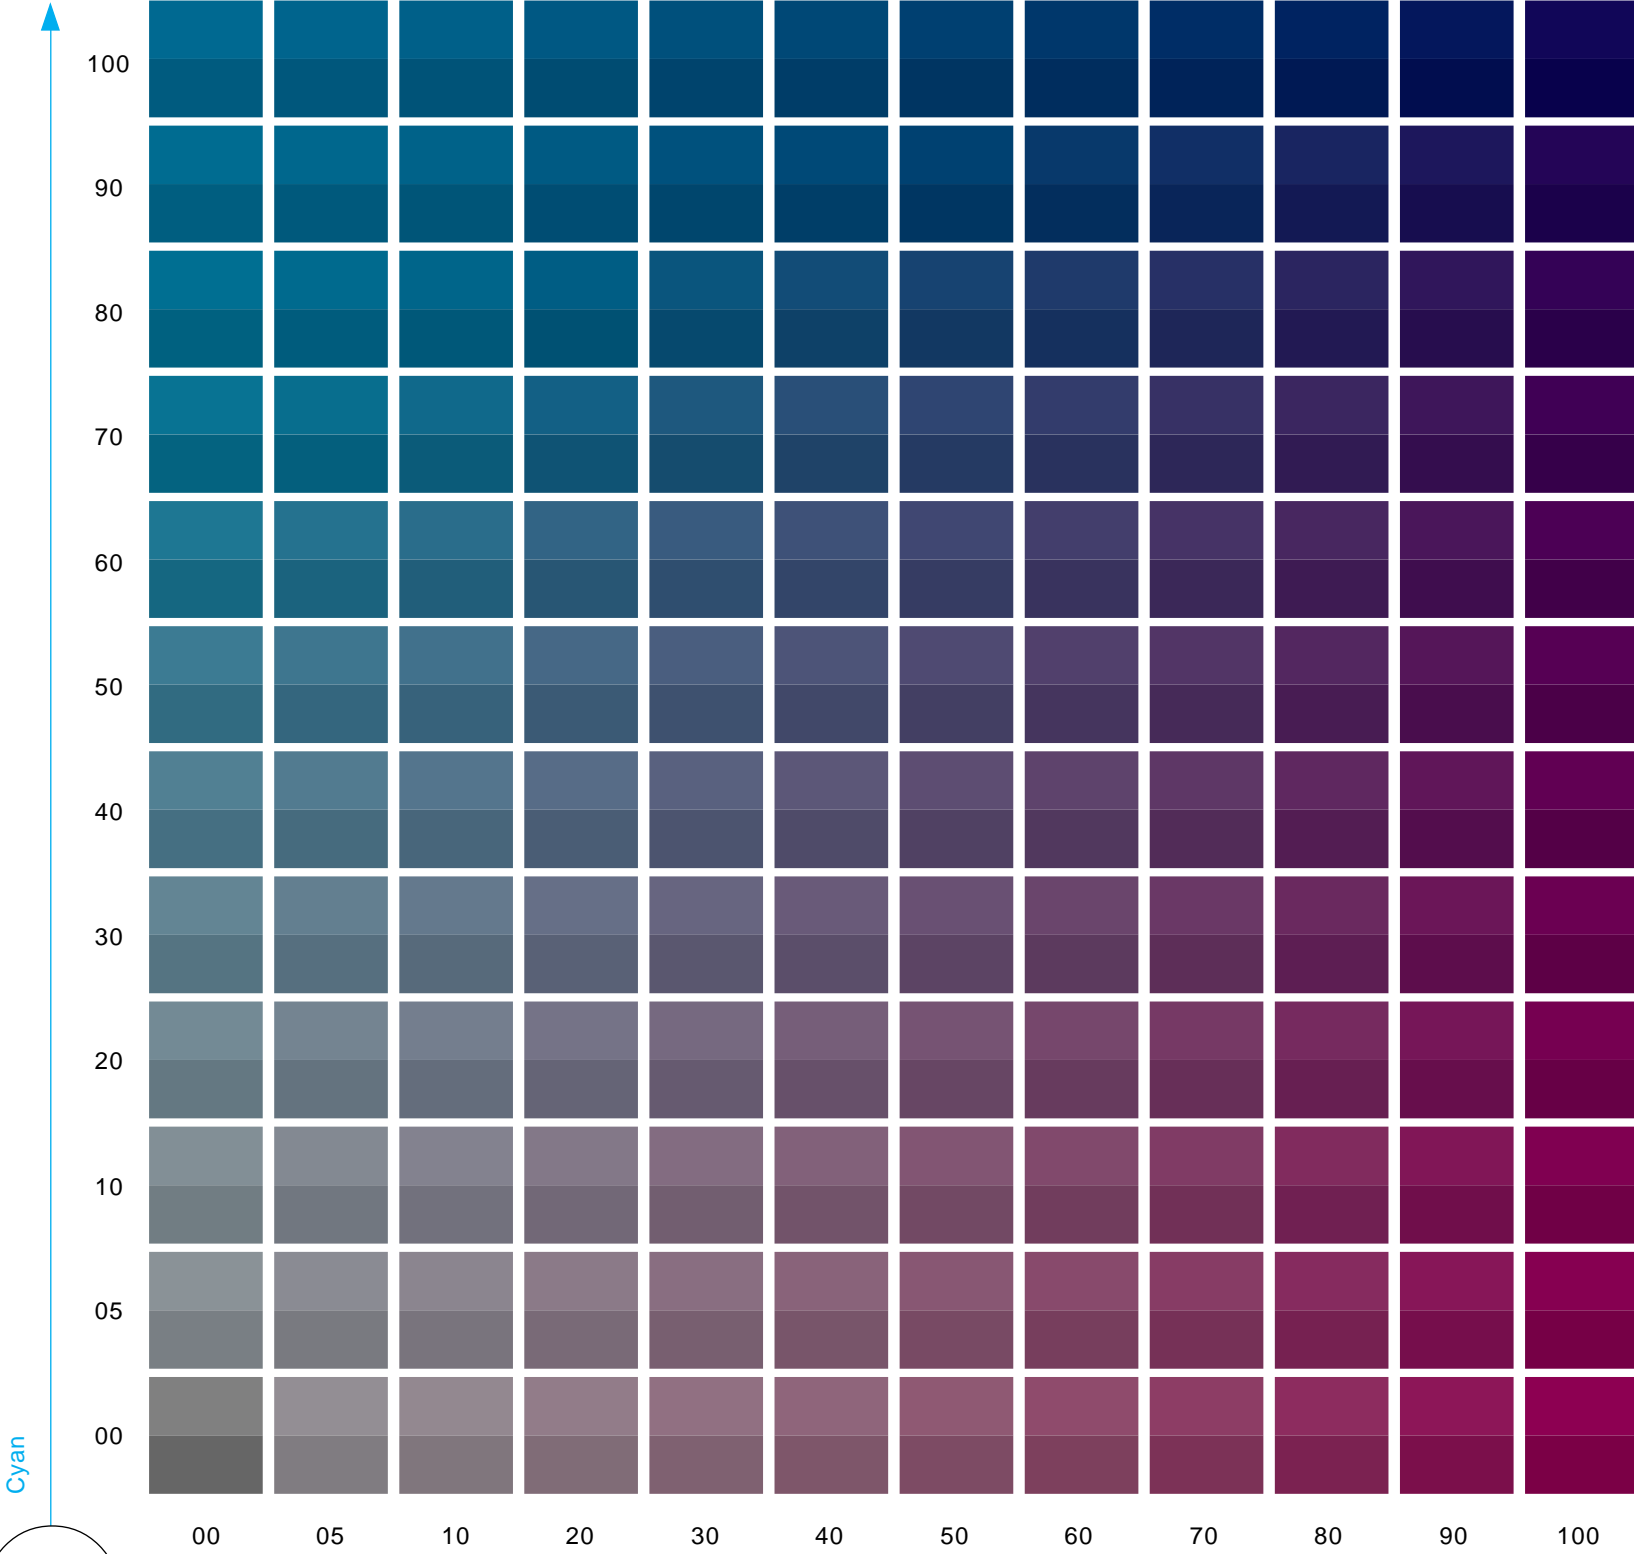

100% RGB/CMY

80% RGB/CMY

40% RGB/CMY

20% RGB/CMY

10% RGB/CMY

Cyan

Magenta

Yellow 0% - Black 50%, 60%

© ctp studio oldenburg · <http://www.colourallas.com>

DIGITAL COLOUR ATLAS