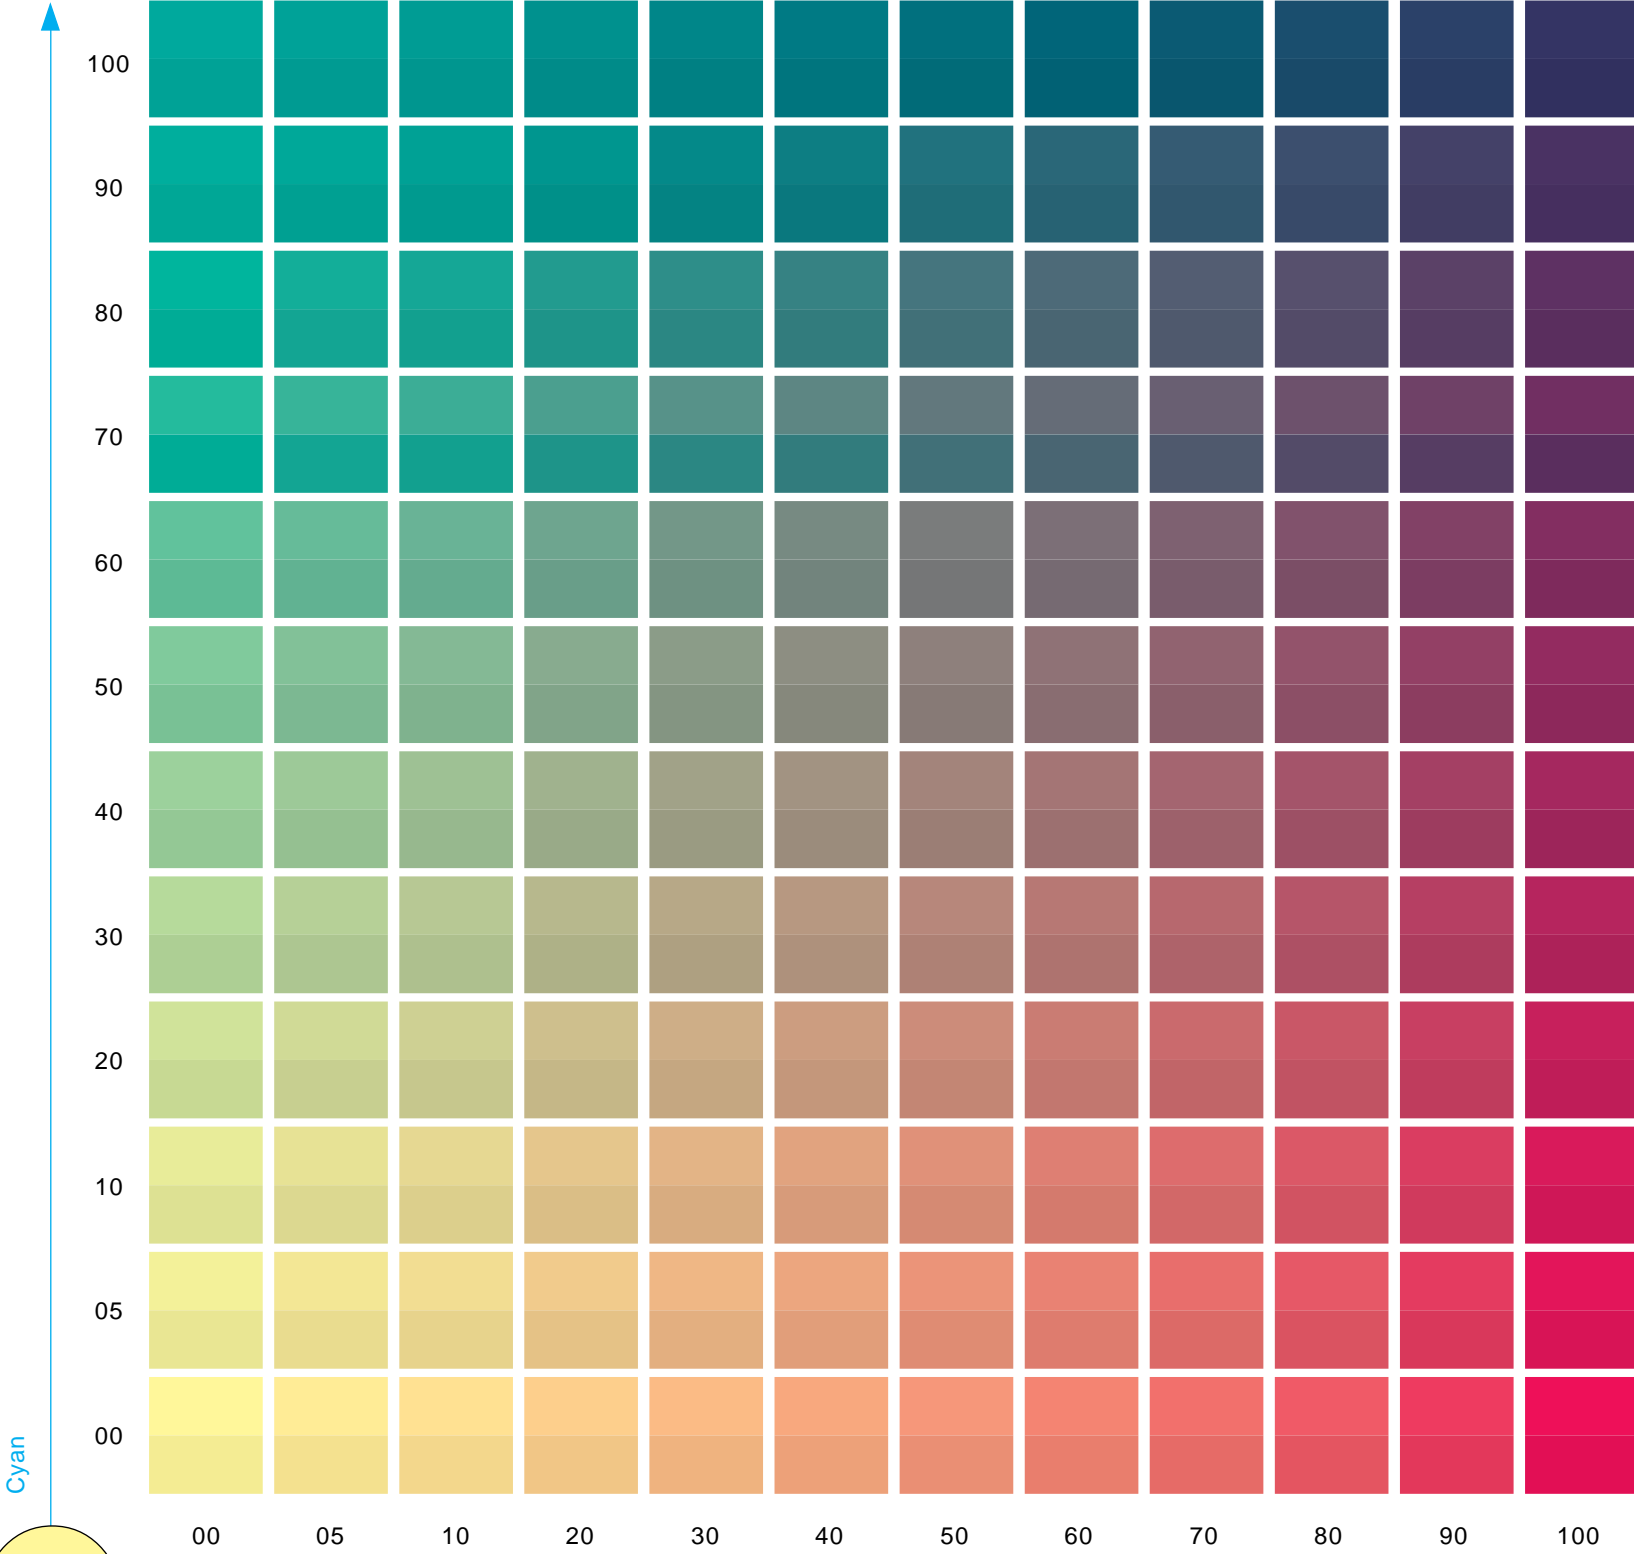

100% RGBCMY

80% RGBCMY

40% RGBCMY

20% RGBCMY

10% RGBCMY

© dtp studio oldenburg - http://www.colouratlas.com

Magenta

Yellow 50% - Black 0%, 5%

DIGITAL COLOUR ATLAS