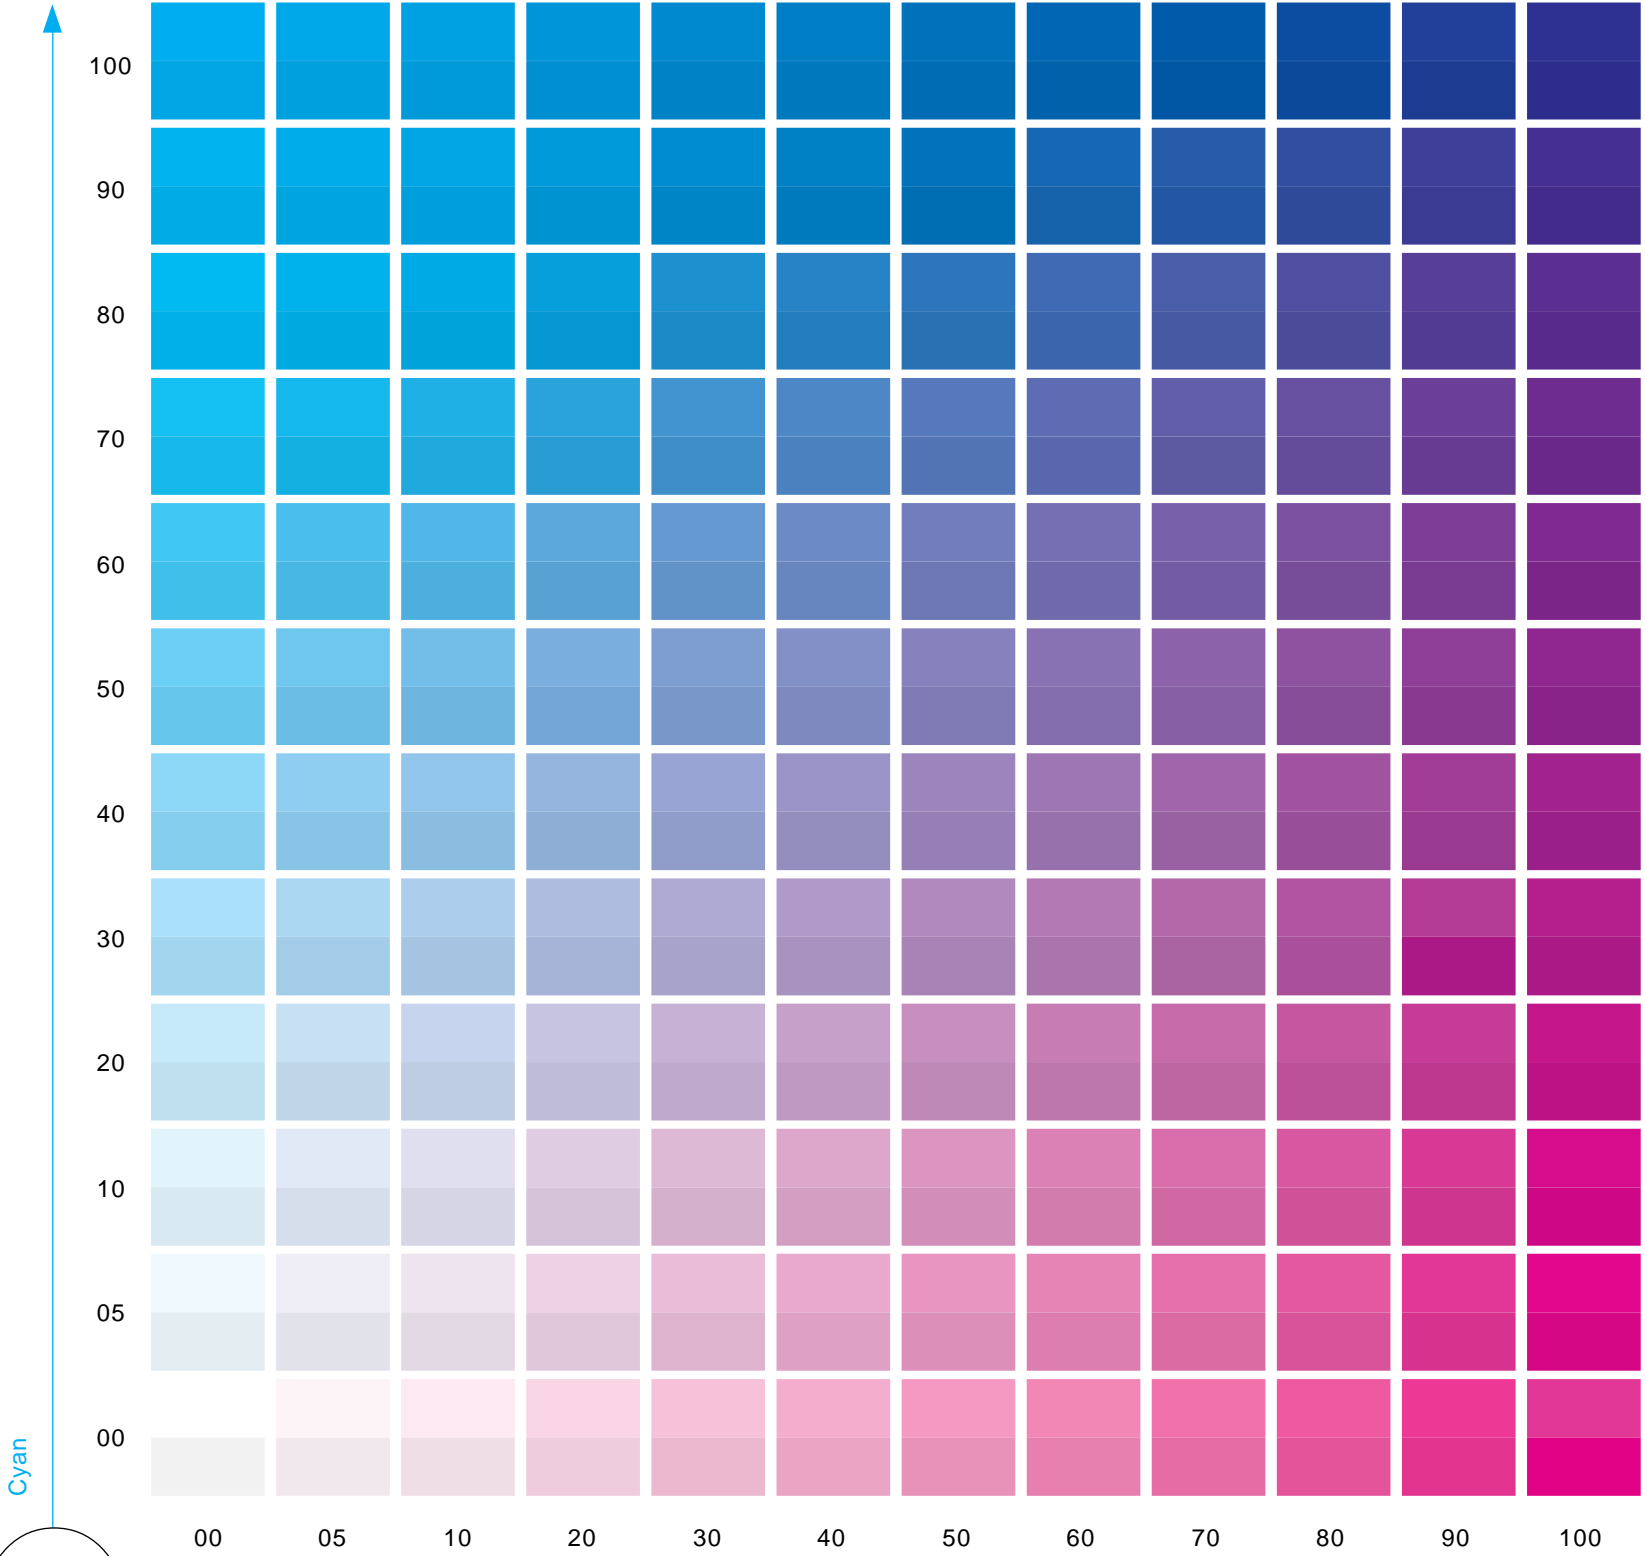

100% RGBCMY

80% RGBCMY

40% RGBCMY

20% RGBCMY

10% RGBCMY

©dtp studio oidenburg · <http://www.colouratlas.com>

Magenta

Yellow 0% - Black 0%, 5%