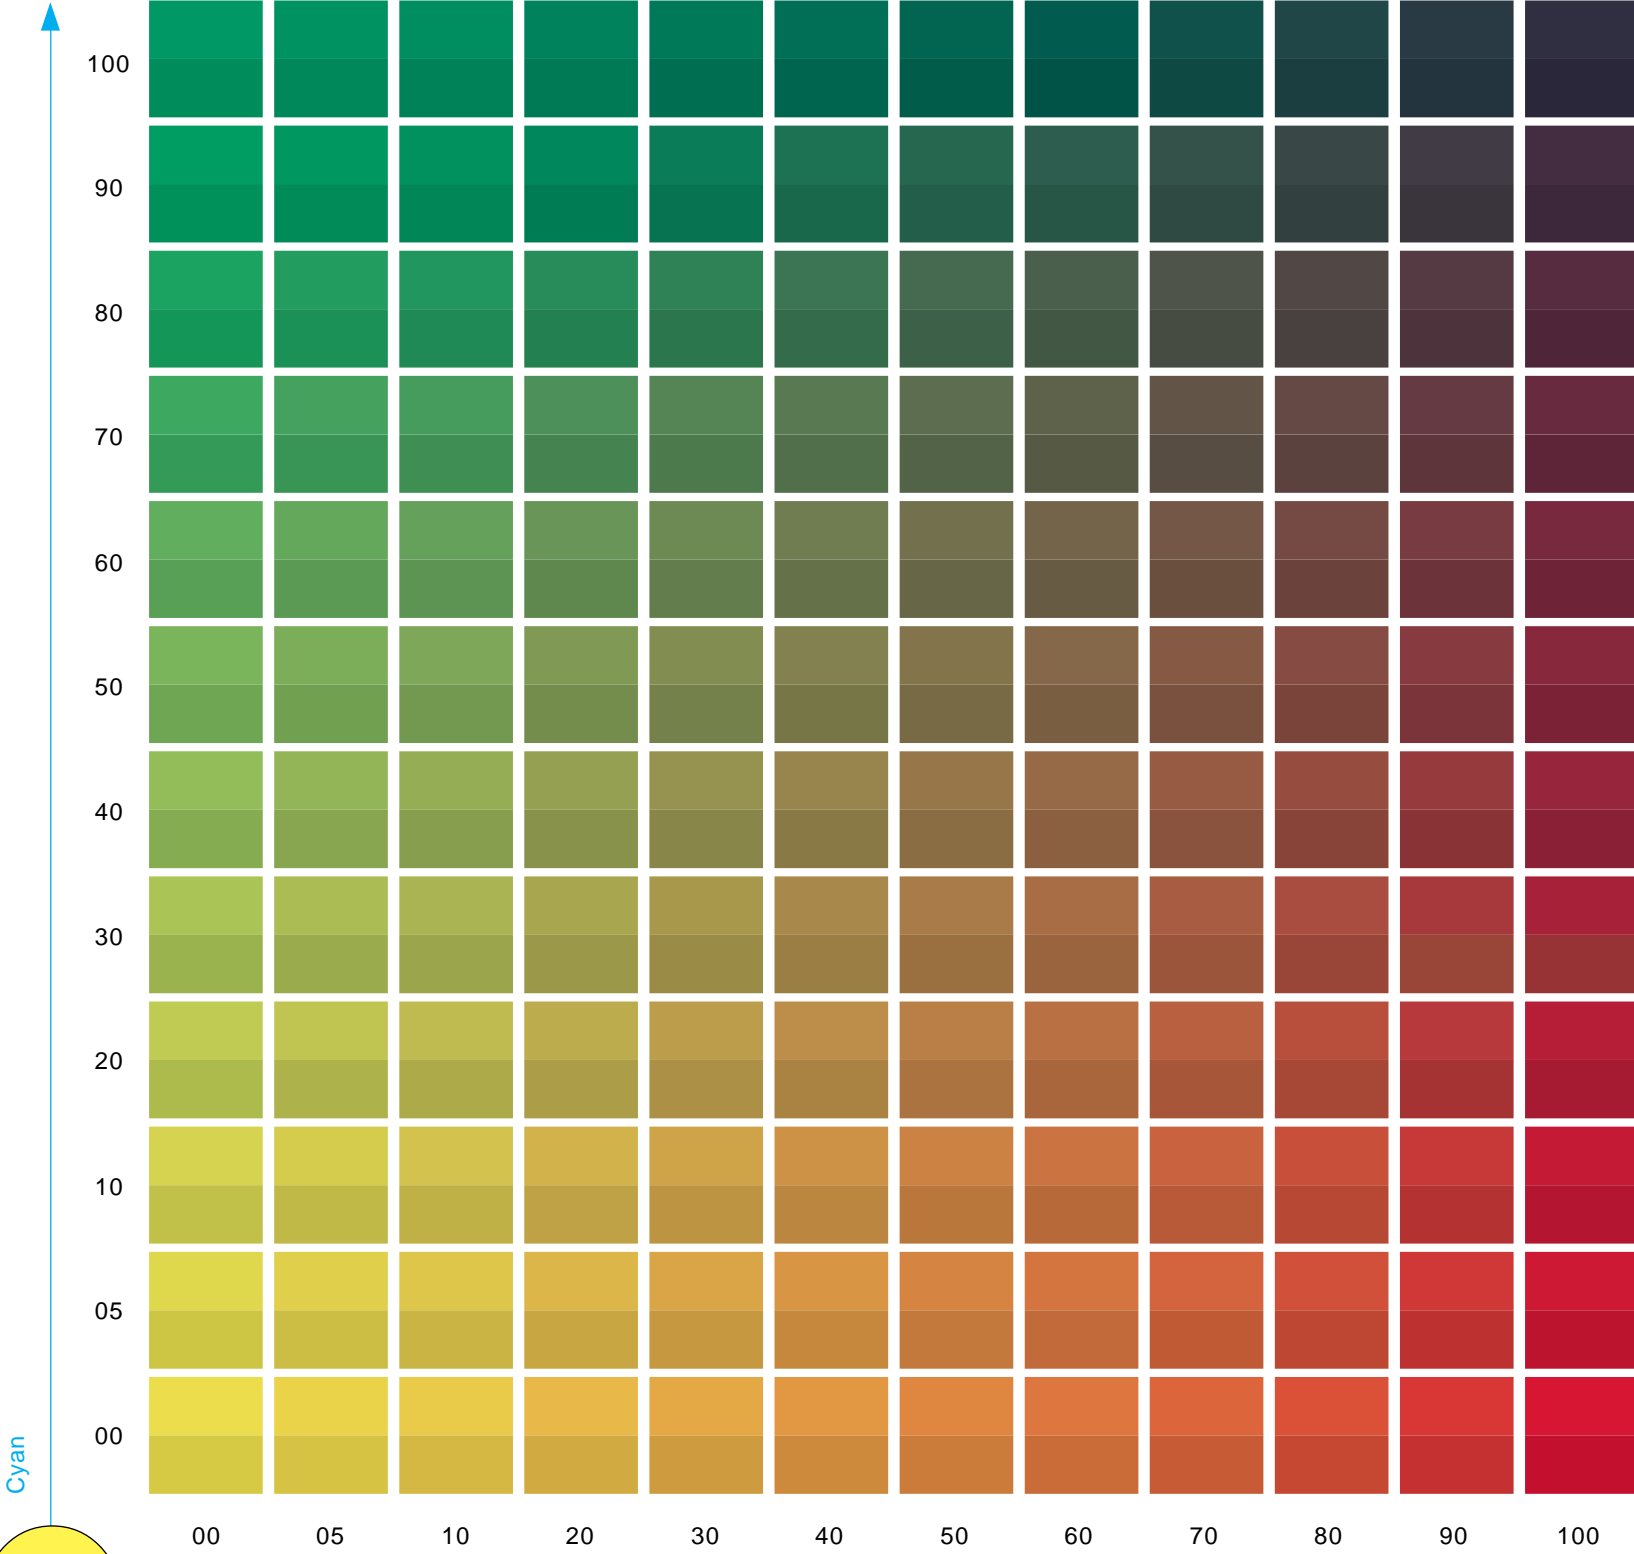

80% RGBCMY

40% RGBCMY

20% RGBCMY

10% RGBCMY

Cyan

Magenta

Yellow 80% - Black 10%, 20%

DIGITAL COLOUR ATLAS