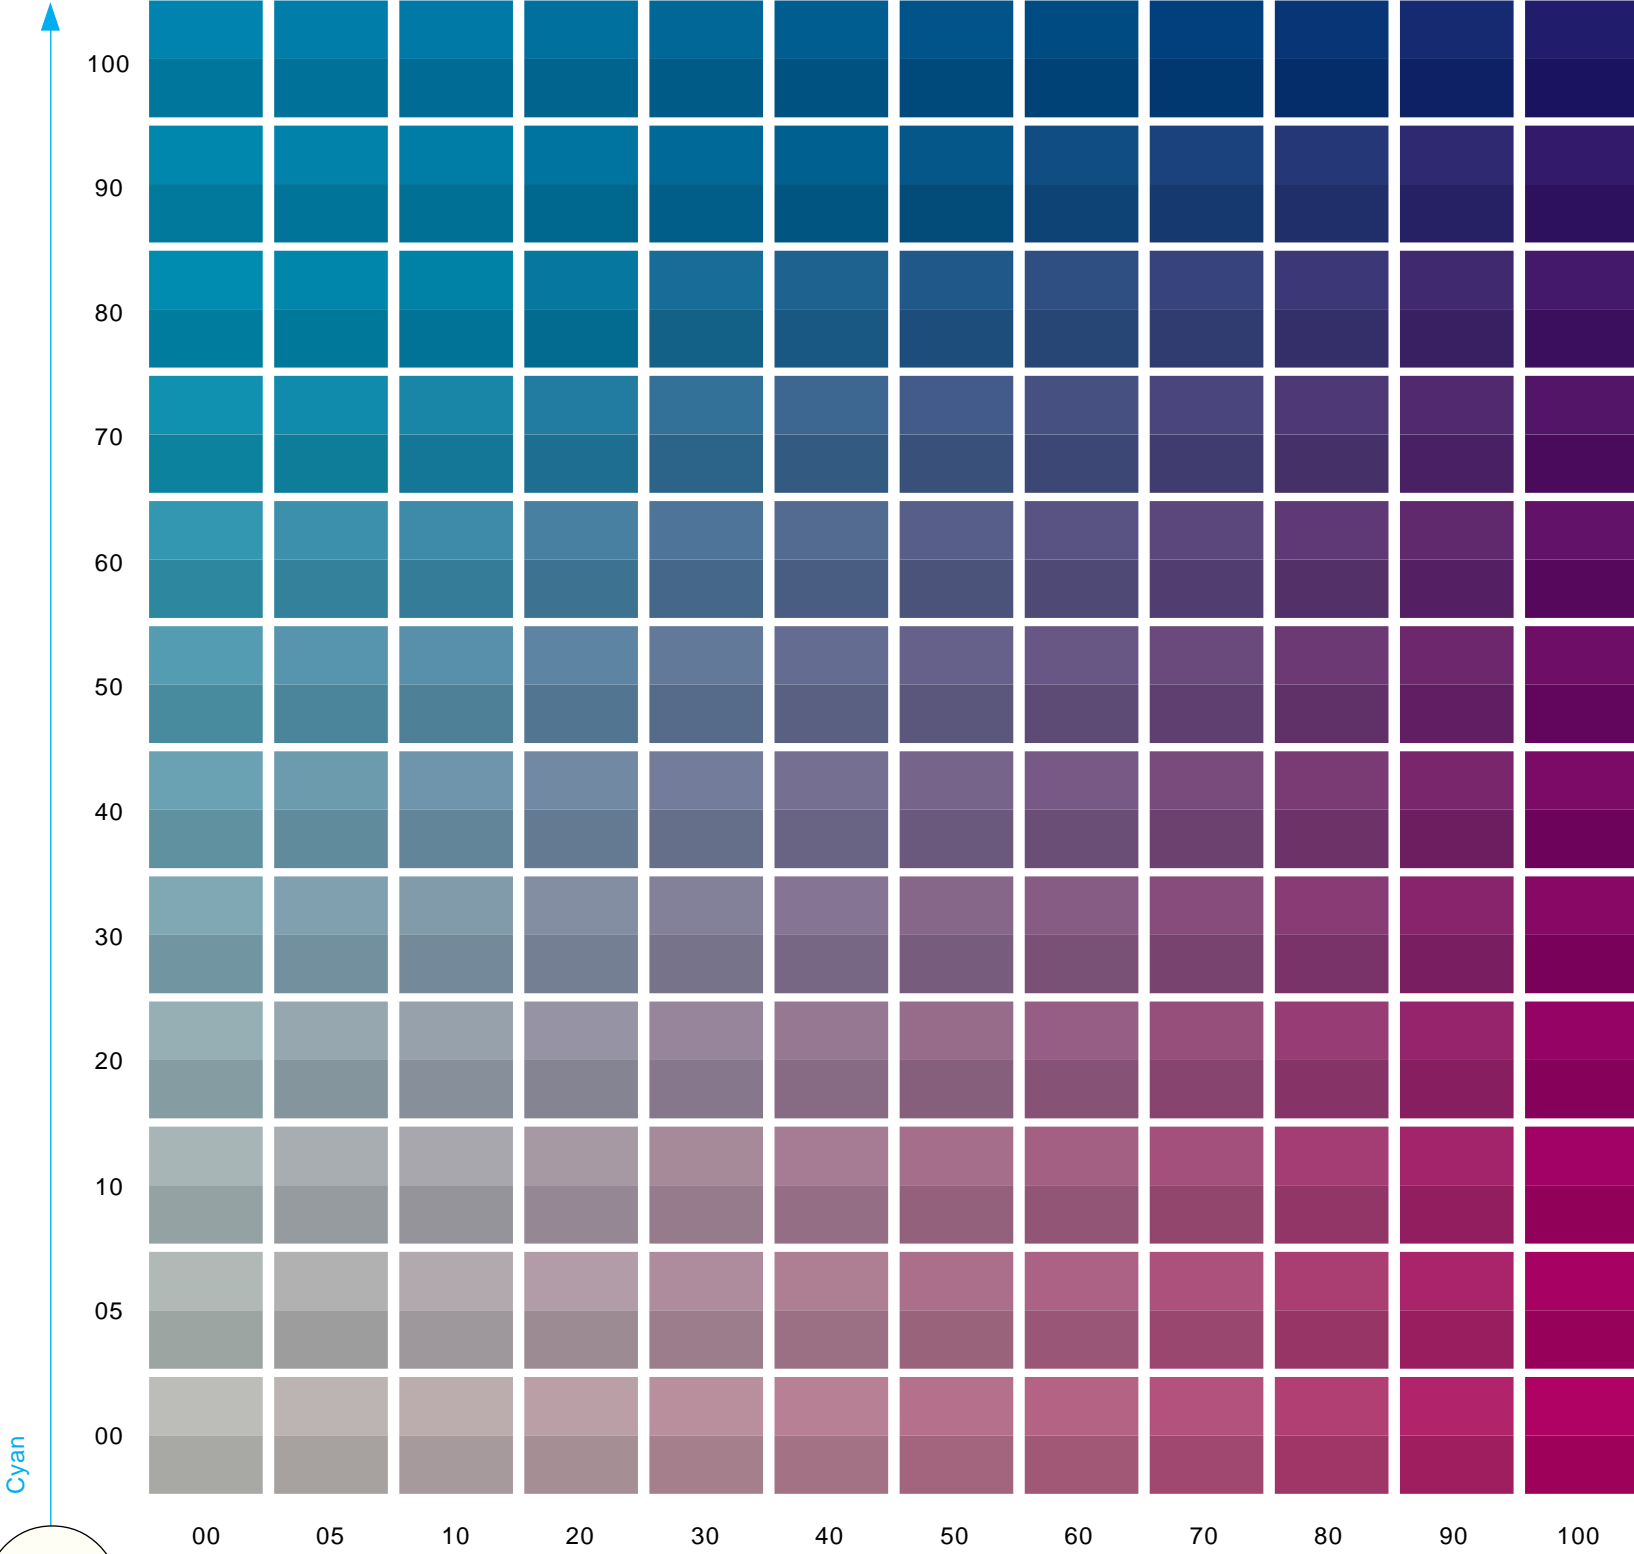

100% RGBCMY

80% RGBCMY

40% RGBCMY

20% RGBCMY

10% RGBCMY

Magenta

Yellow 5% - Black 30%, 40%

DIGITAL COLOUR ATLAS