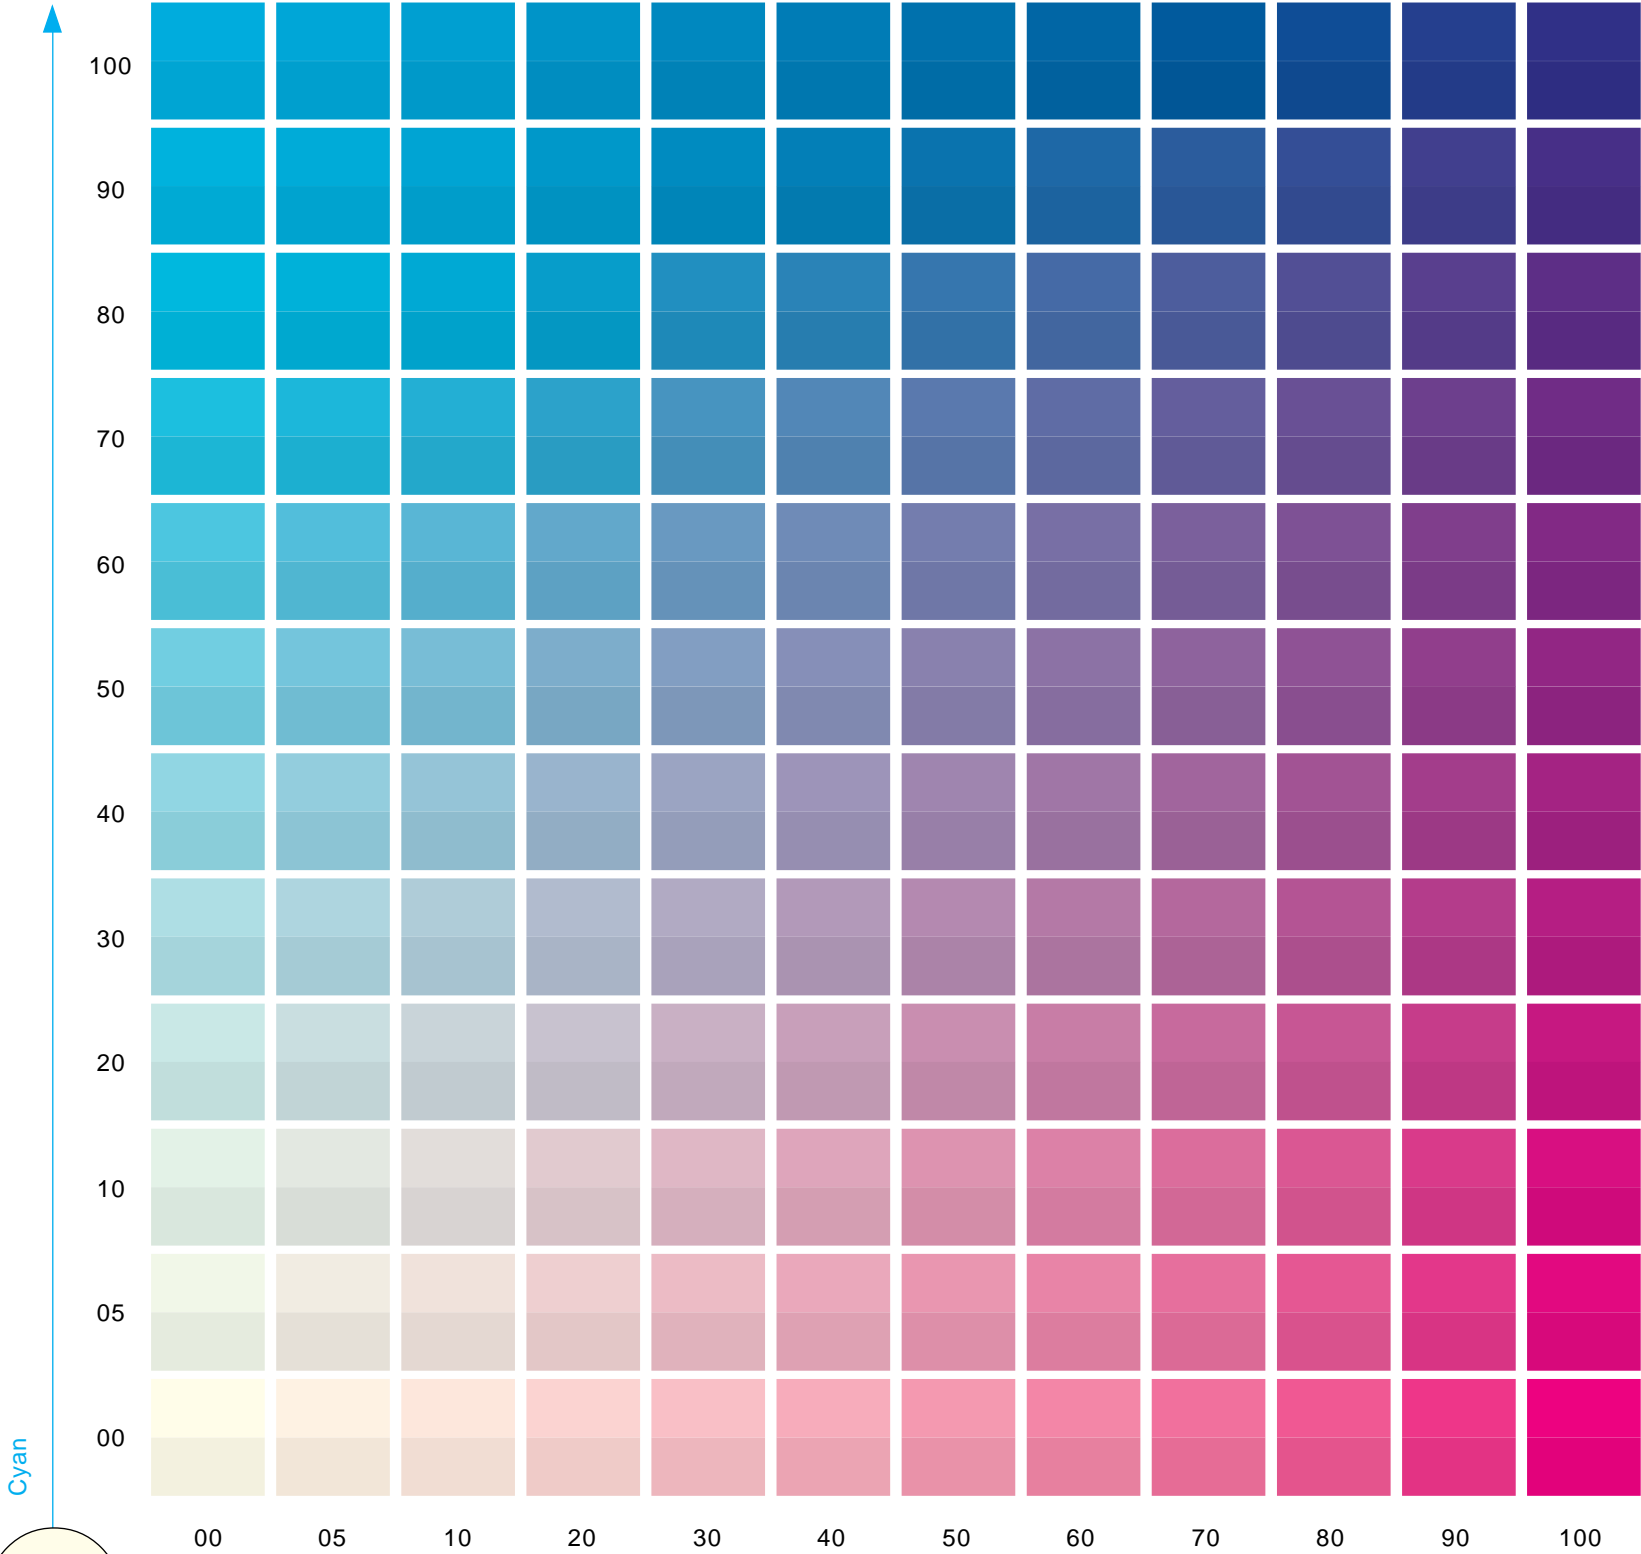

Yellow 5% - Black 0%, 5%

DIGITAL COLOUR ATLAS

© dtp.studio oldenburg · <http://www.colouratlas.com>

100% RGBCMY

80% RGBCMY

40% RGBCMY

20% RGBCMY

10% RGBCMY