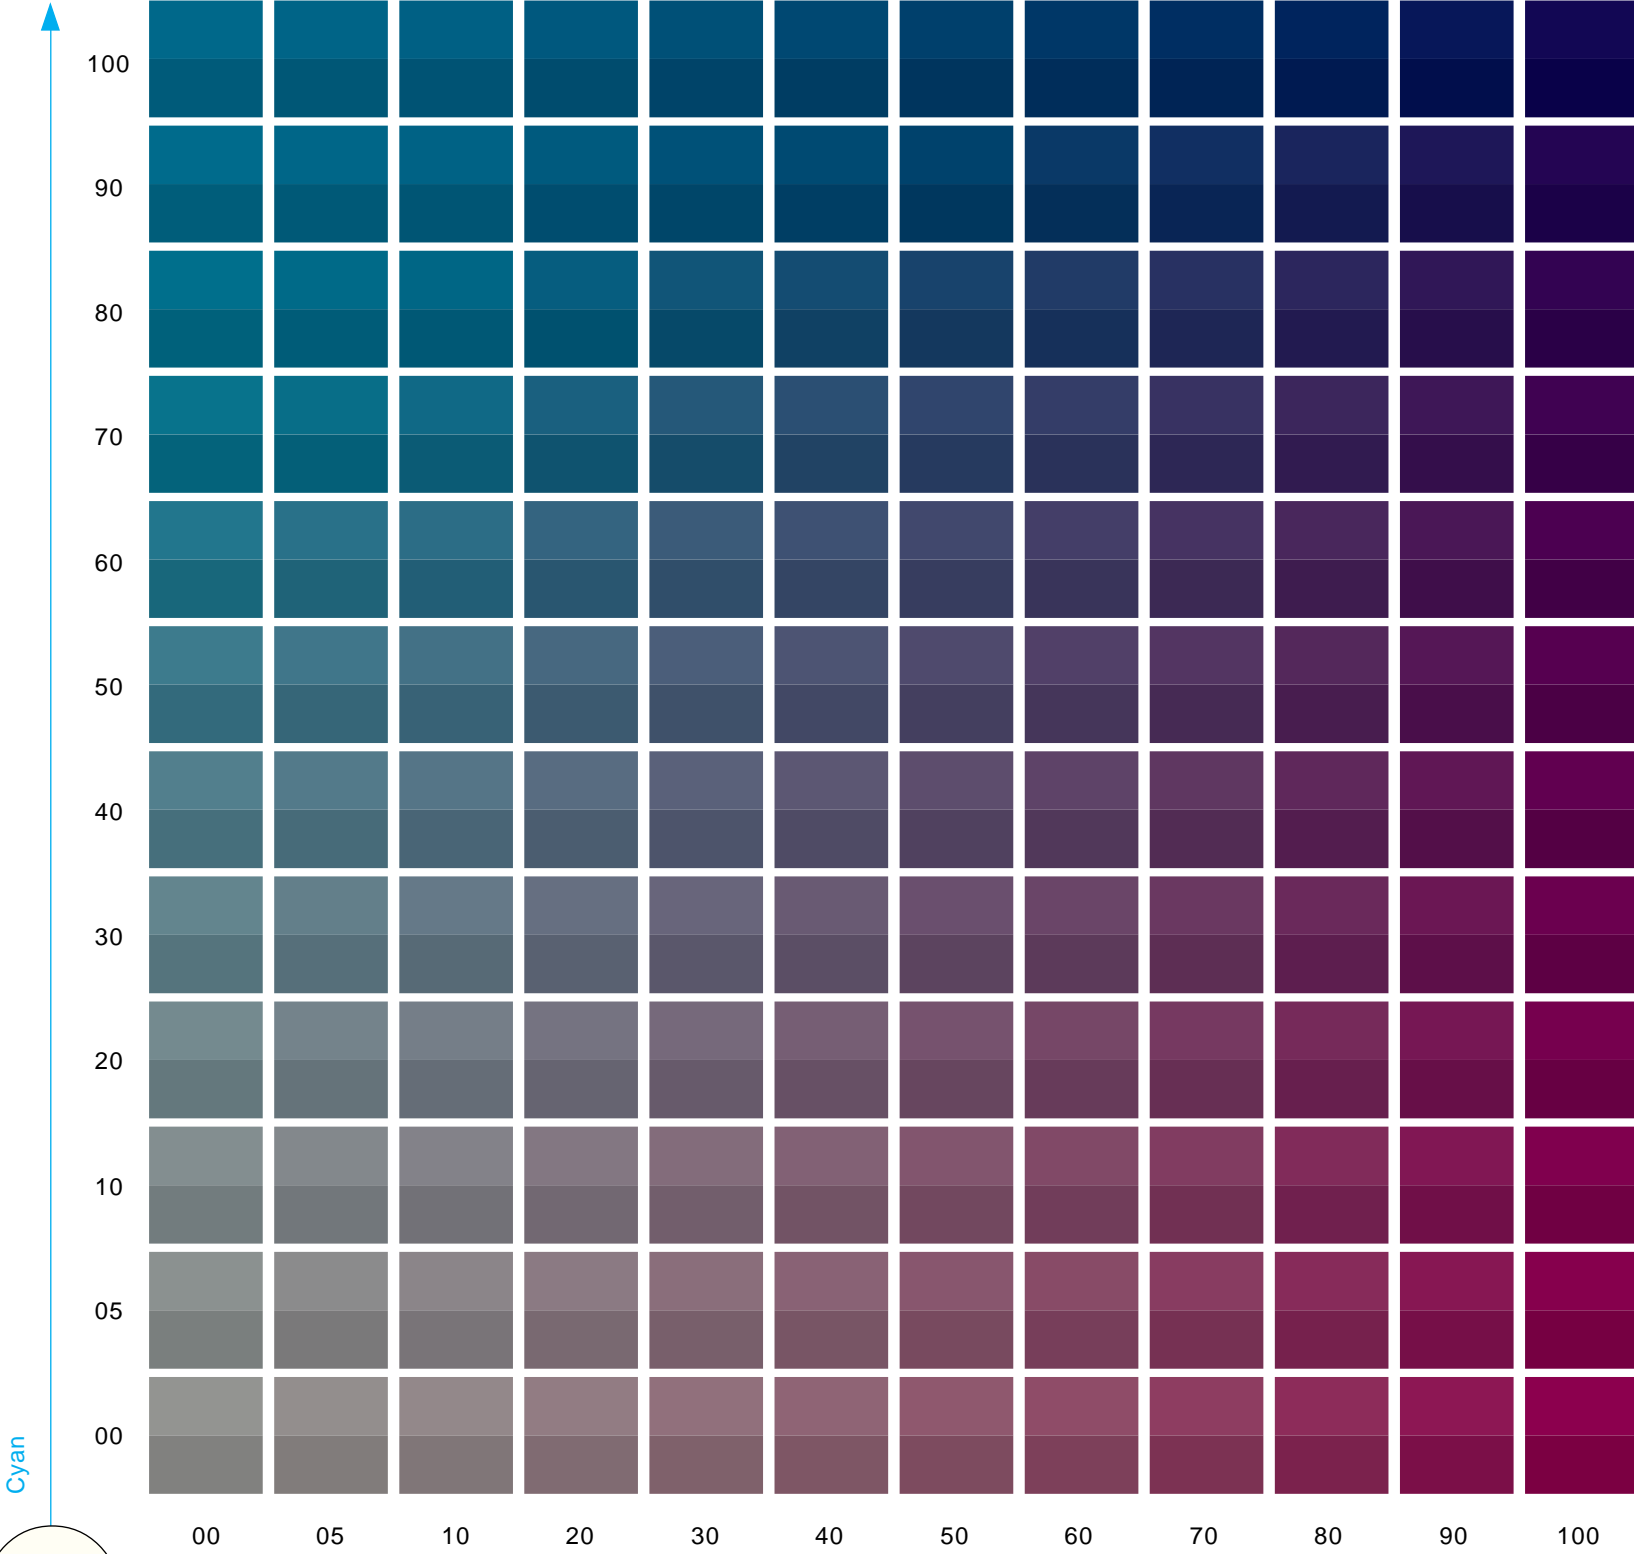

100% RGB/CMY

80% RGB/CMY

40% RGB/CMY

20% RGB/CMY

10% RGB/CMY

Cyan

Magenta

Yellow 5% - Black 50%, 60%

DIGITAL COLOUR ATLAS