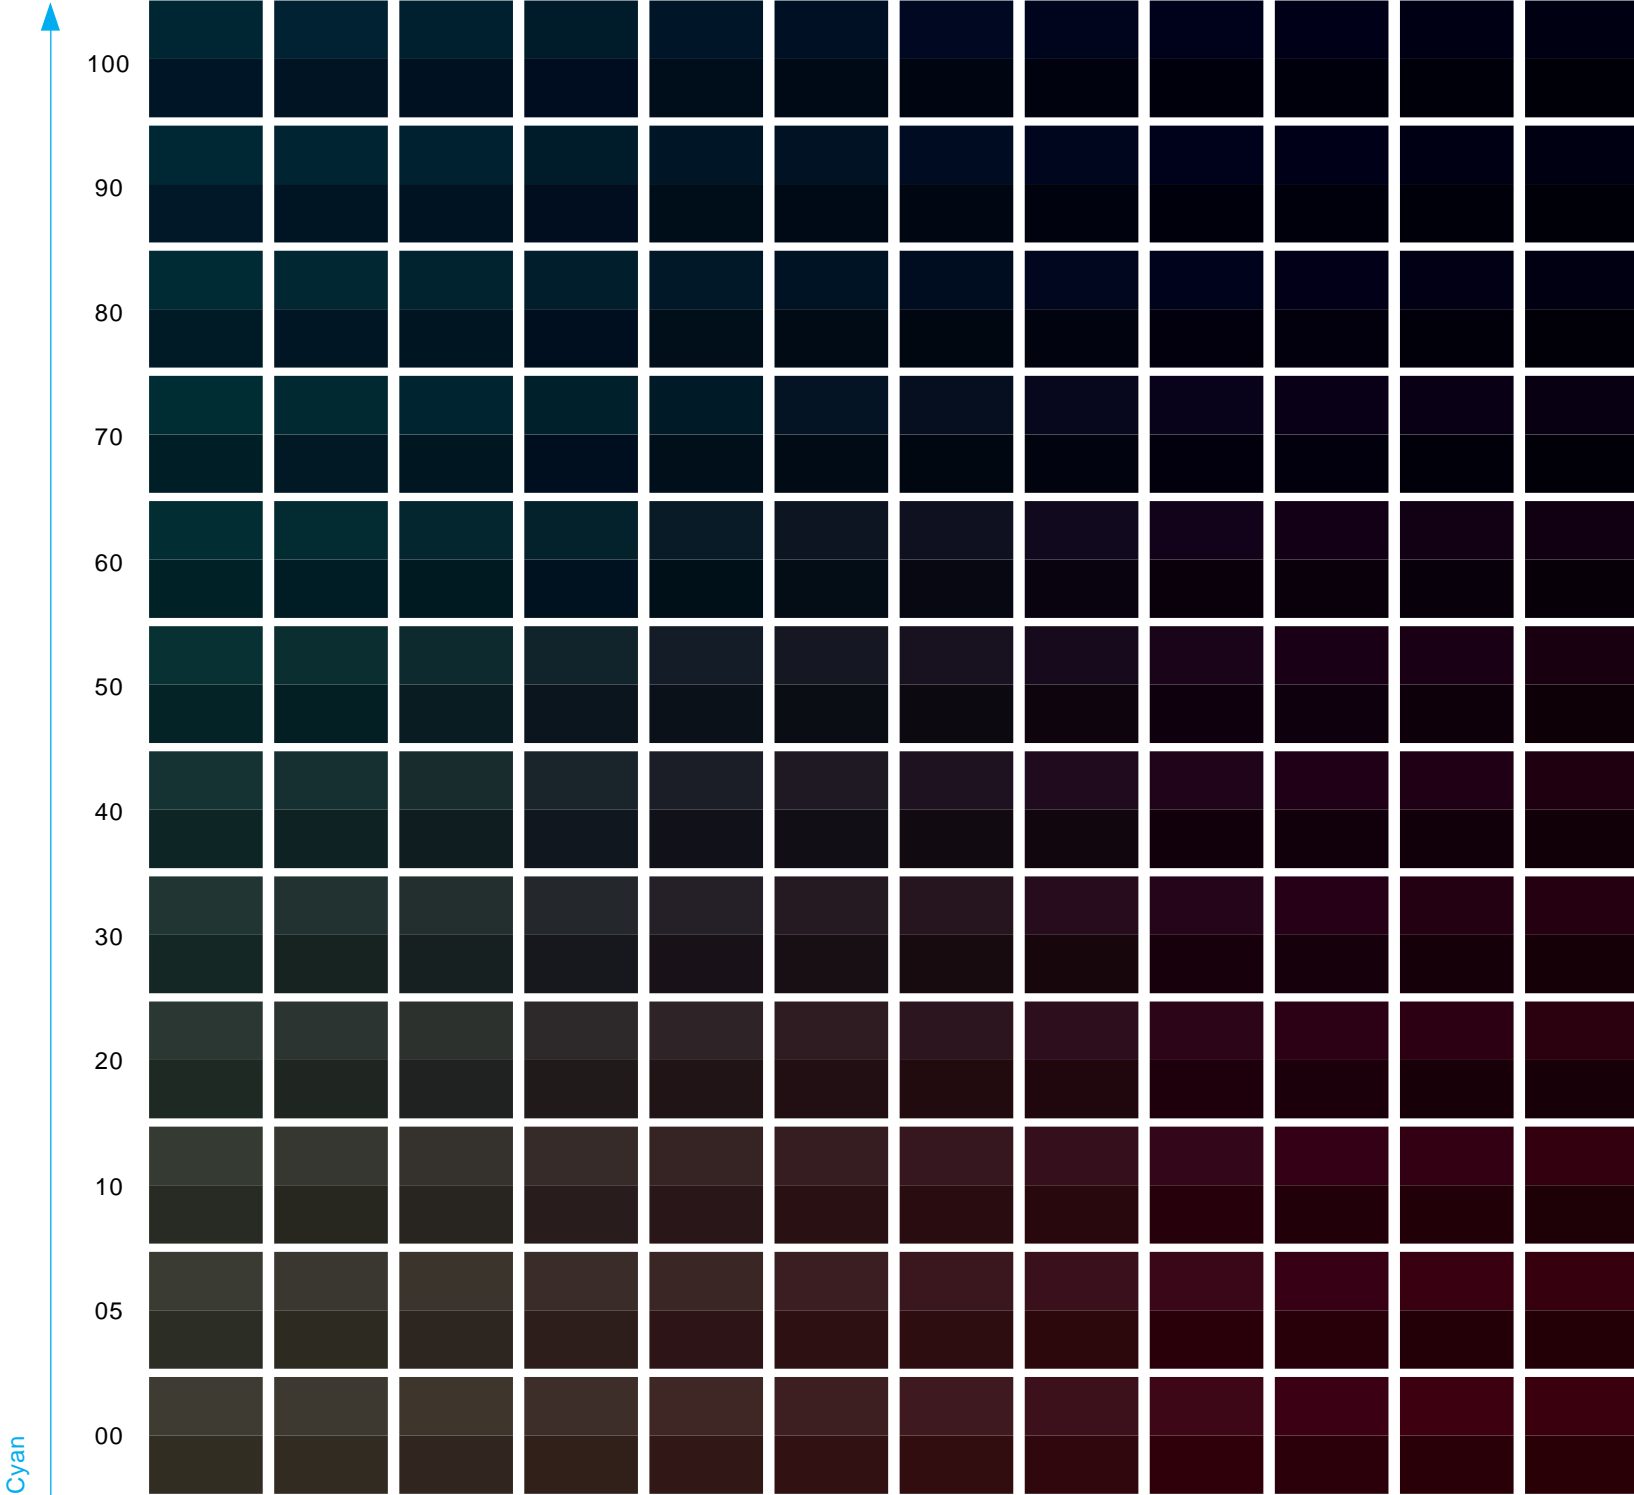

100% RBCMY

80% RBCMY

40% RBCMY

20% RBCMY

10% RBCMY

Cyan

Magenta

Yellow 20% - Black 90%, 95%

DIGITAL COLOUR ATLAS