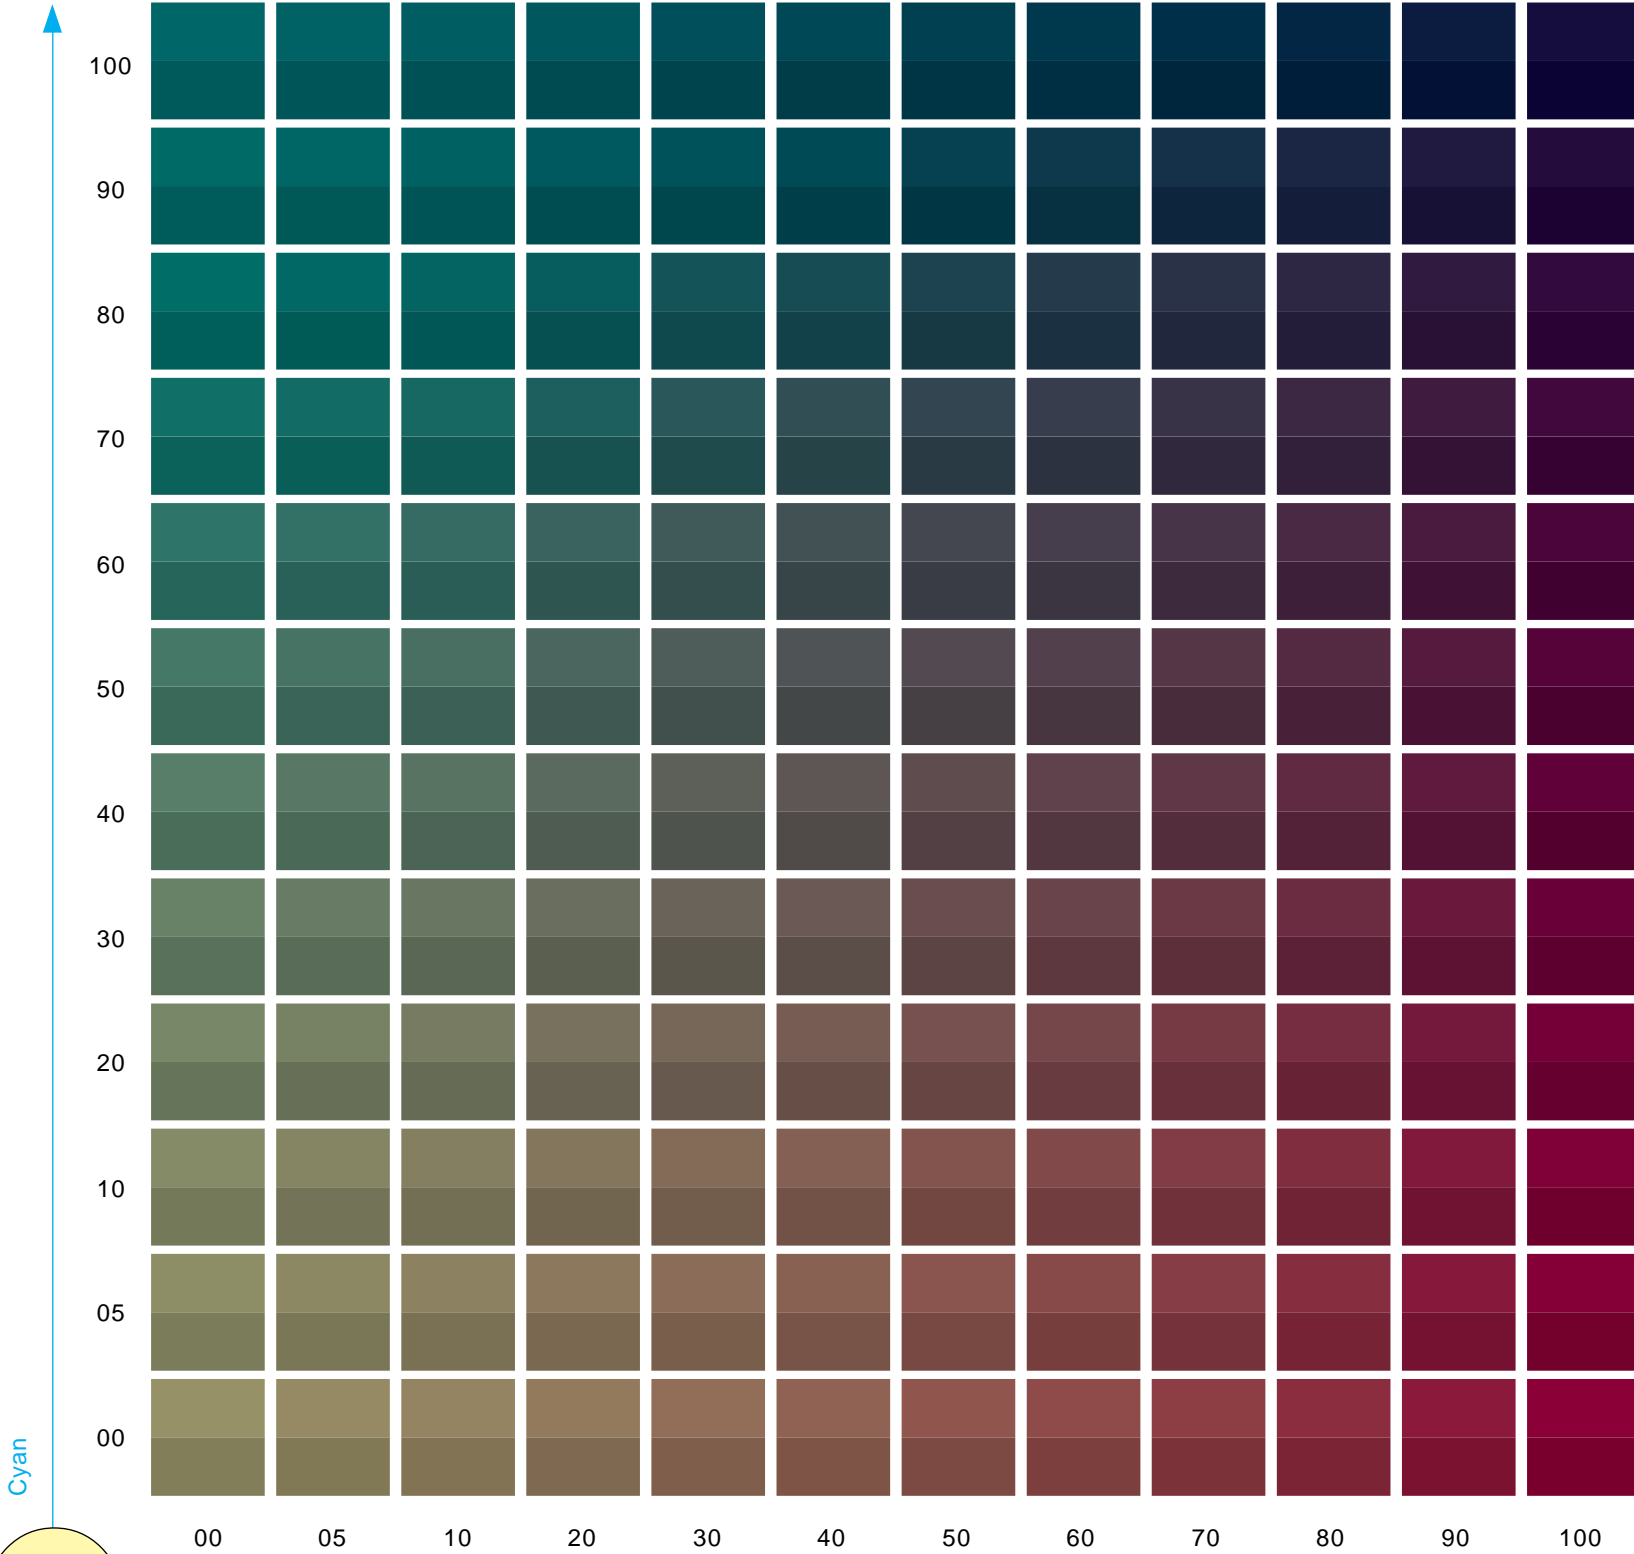

Yellow 30% - Black 50%, 60%

DIGITAL COLOUR ATLAS

100% RGBCMY

80% RGBCMY

40% RGBCMY

20% RGBCMY

10% RGBCMY

Magenta