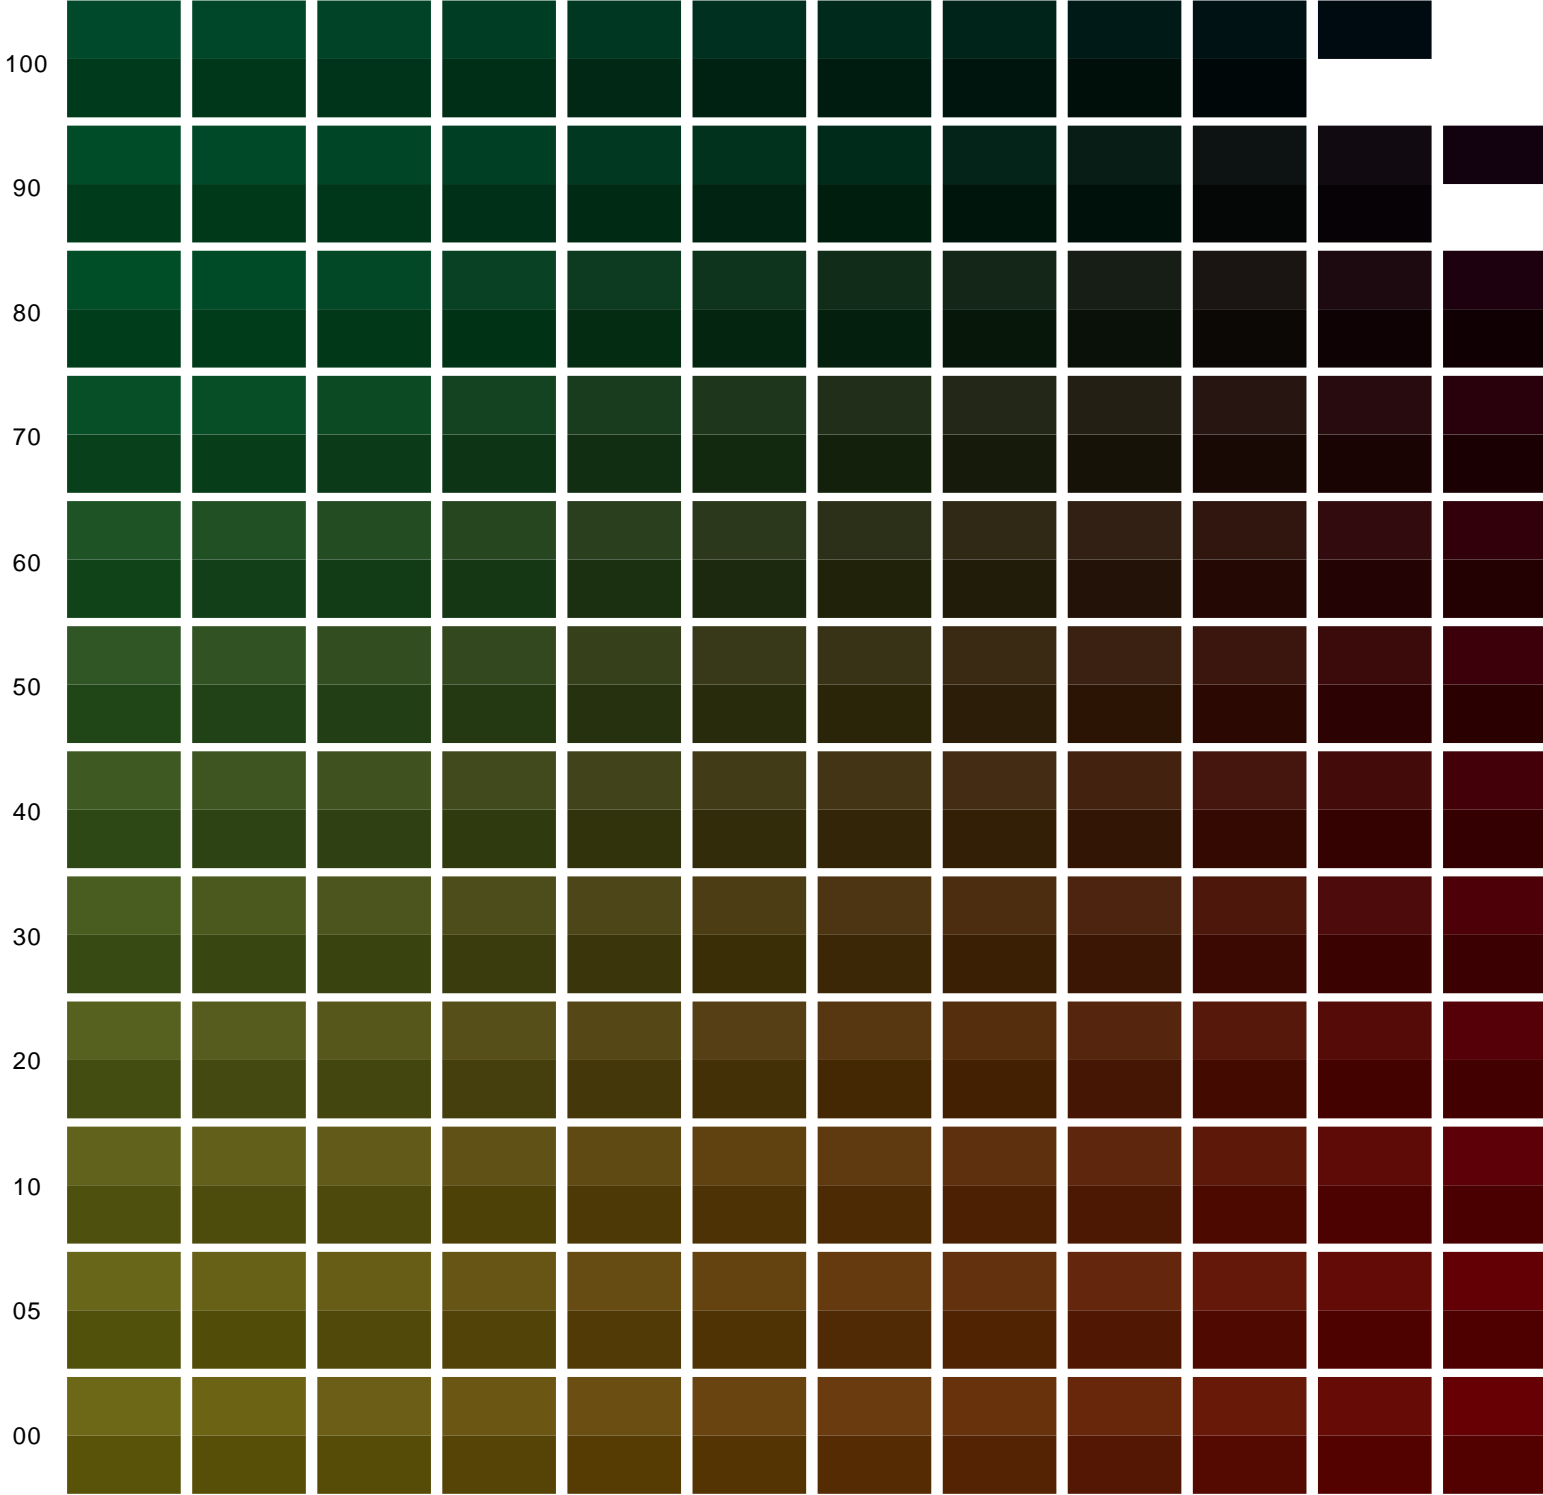

40% RBCMY

20% RBCMY

10% RBCMY

Cyan

Magenta

Yellow 80% - Black 70%, 80%

DIGITAL COLOUR ATLAS

© dtp studio oldenburg - http://www.colouratlas.com