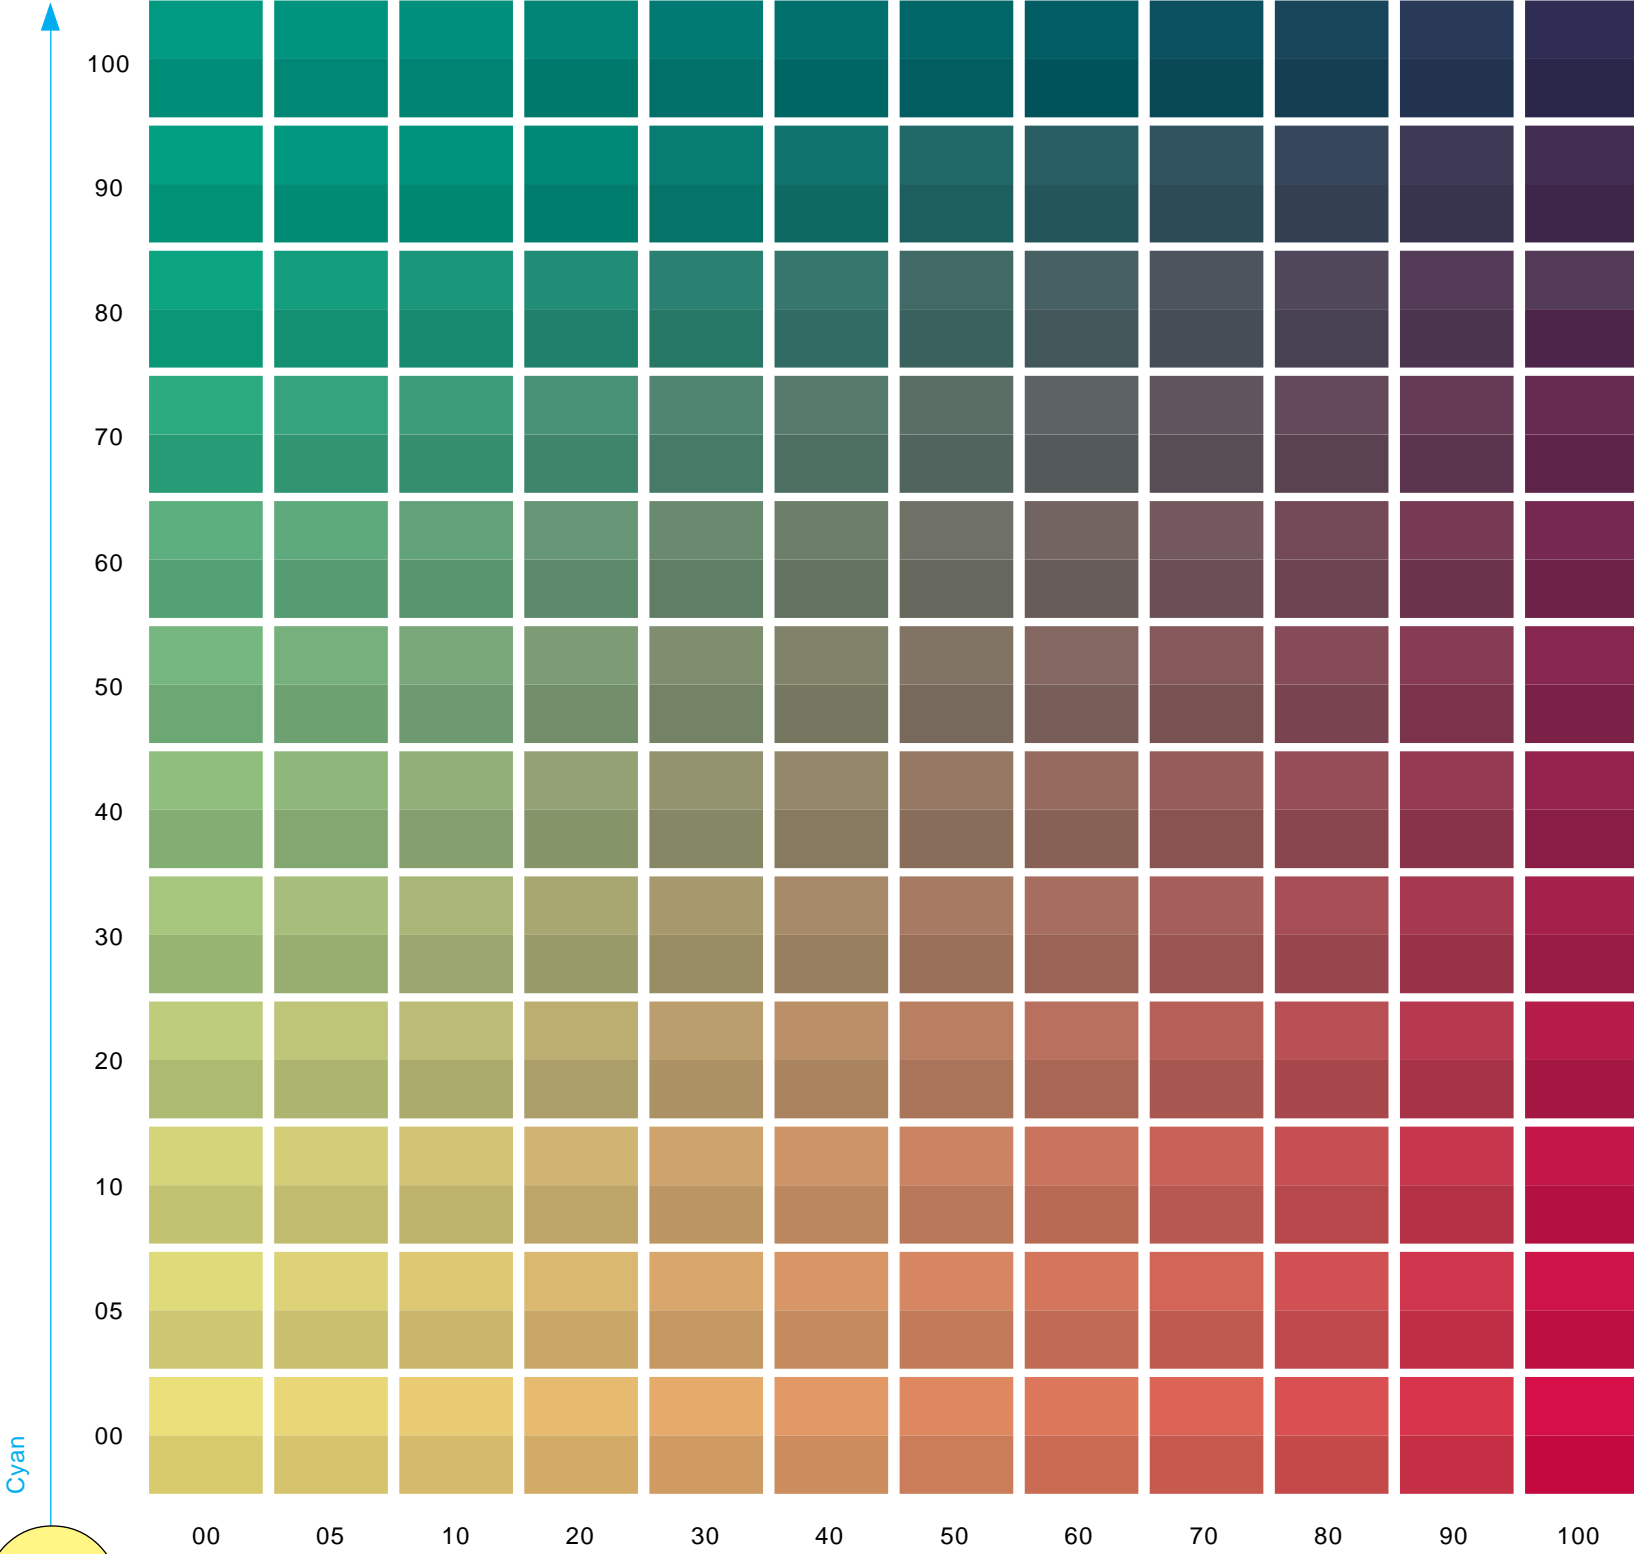

100% RGBCMY

80% RGBCMY

40% RGBCMY

20% RGBCMY

10% RGBCMY

Magenta

Yellow 60% - Black 10%, 20%

DIGITAL COLOUR ATLAS