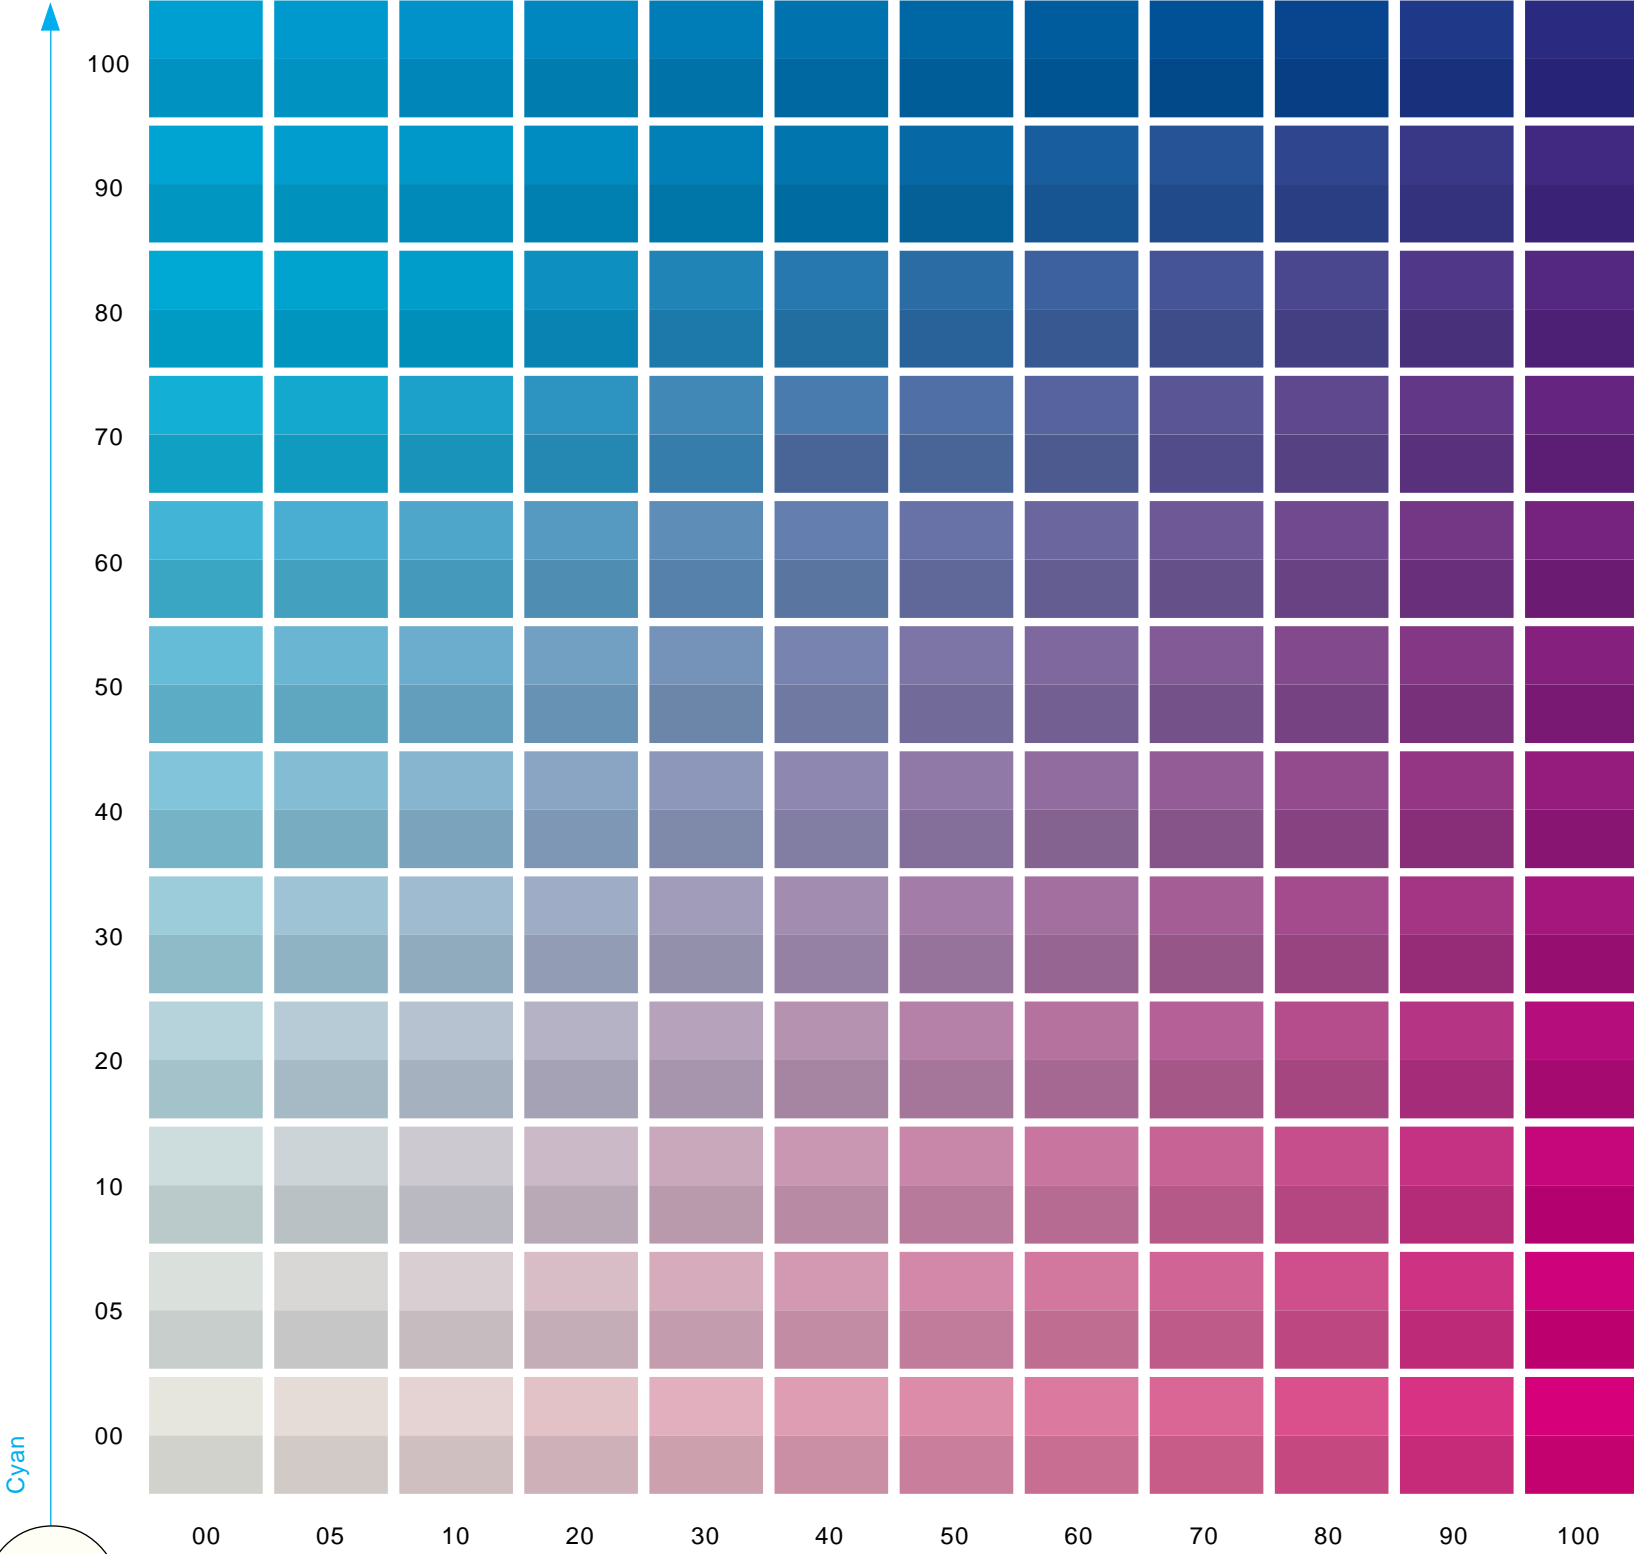

100% RGBCMY

80% RGBCMY

40% RGBCMY

20% RGBCMY

10% RGBCMY

©dtp studio oldenburg · <http://www.colouratlas.com>

Magenta

Yellow 5% · Black 10%, 20%

DIGITAL COLOUR ATLAS