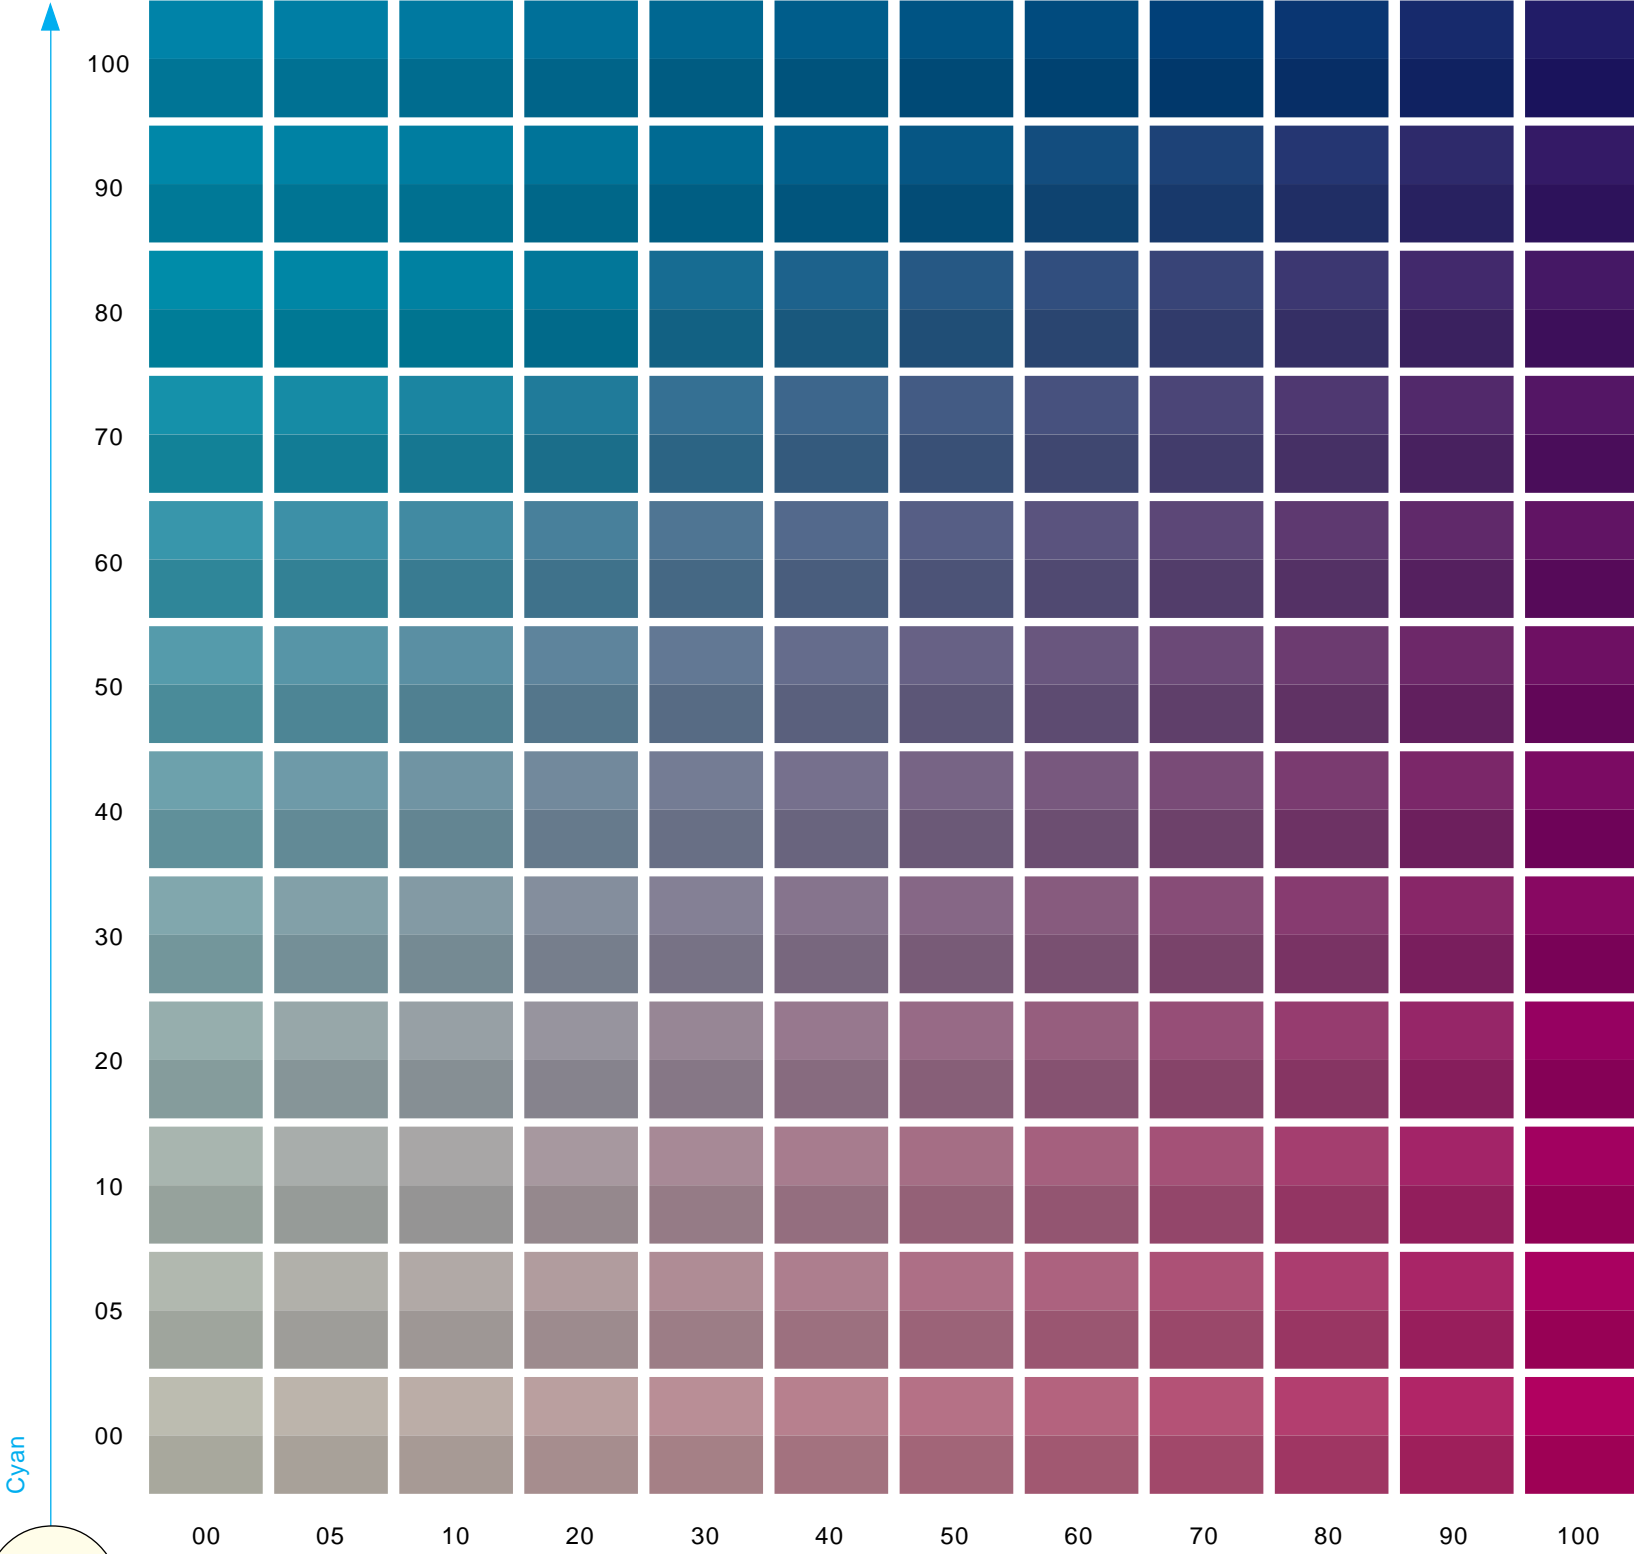

100% RGBCMY

80% RGBCMY

40% RGBCMY

20% RGBCMY

10% RGBCMY

Magenta

Yellow 10% - Black 30%, 40%

DIGITAL COLOUR ATLAS