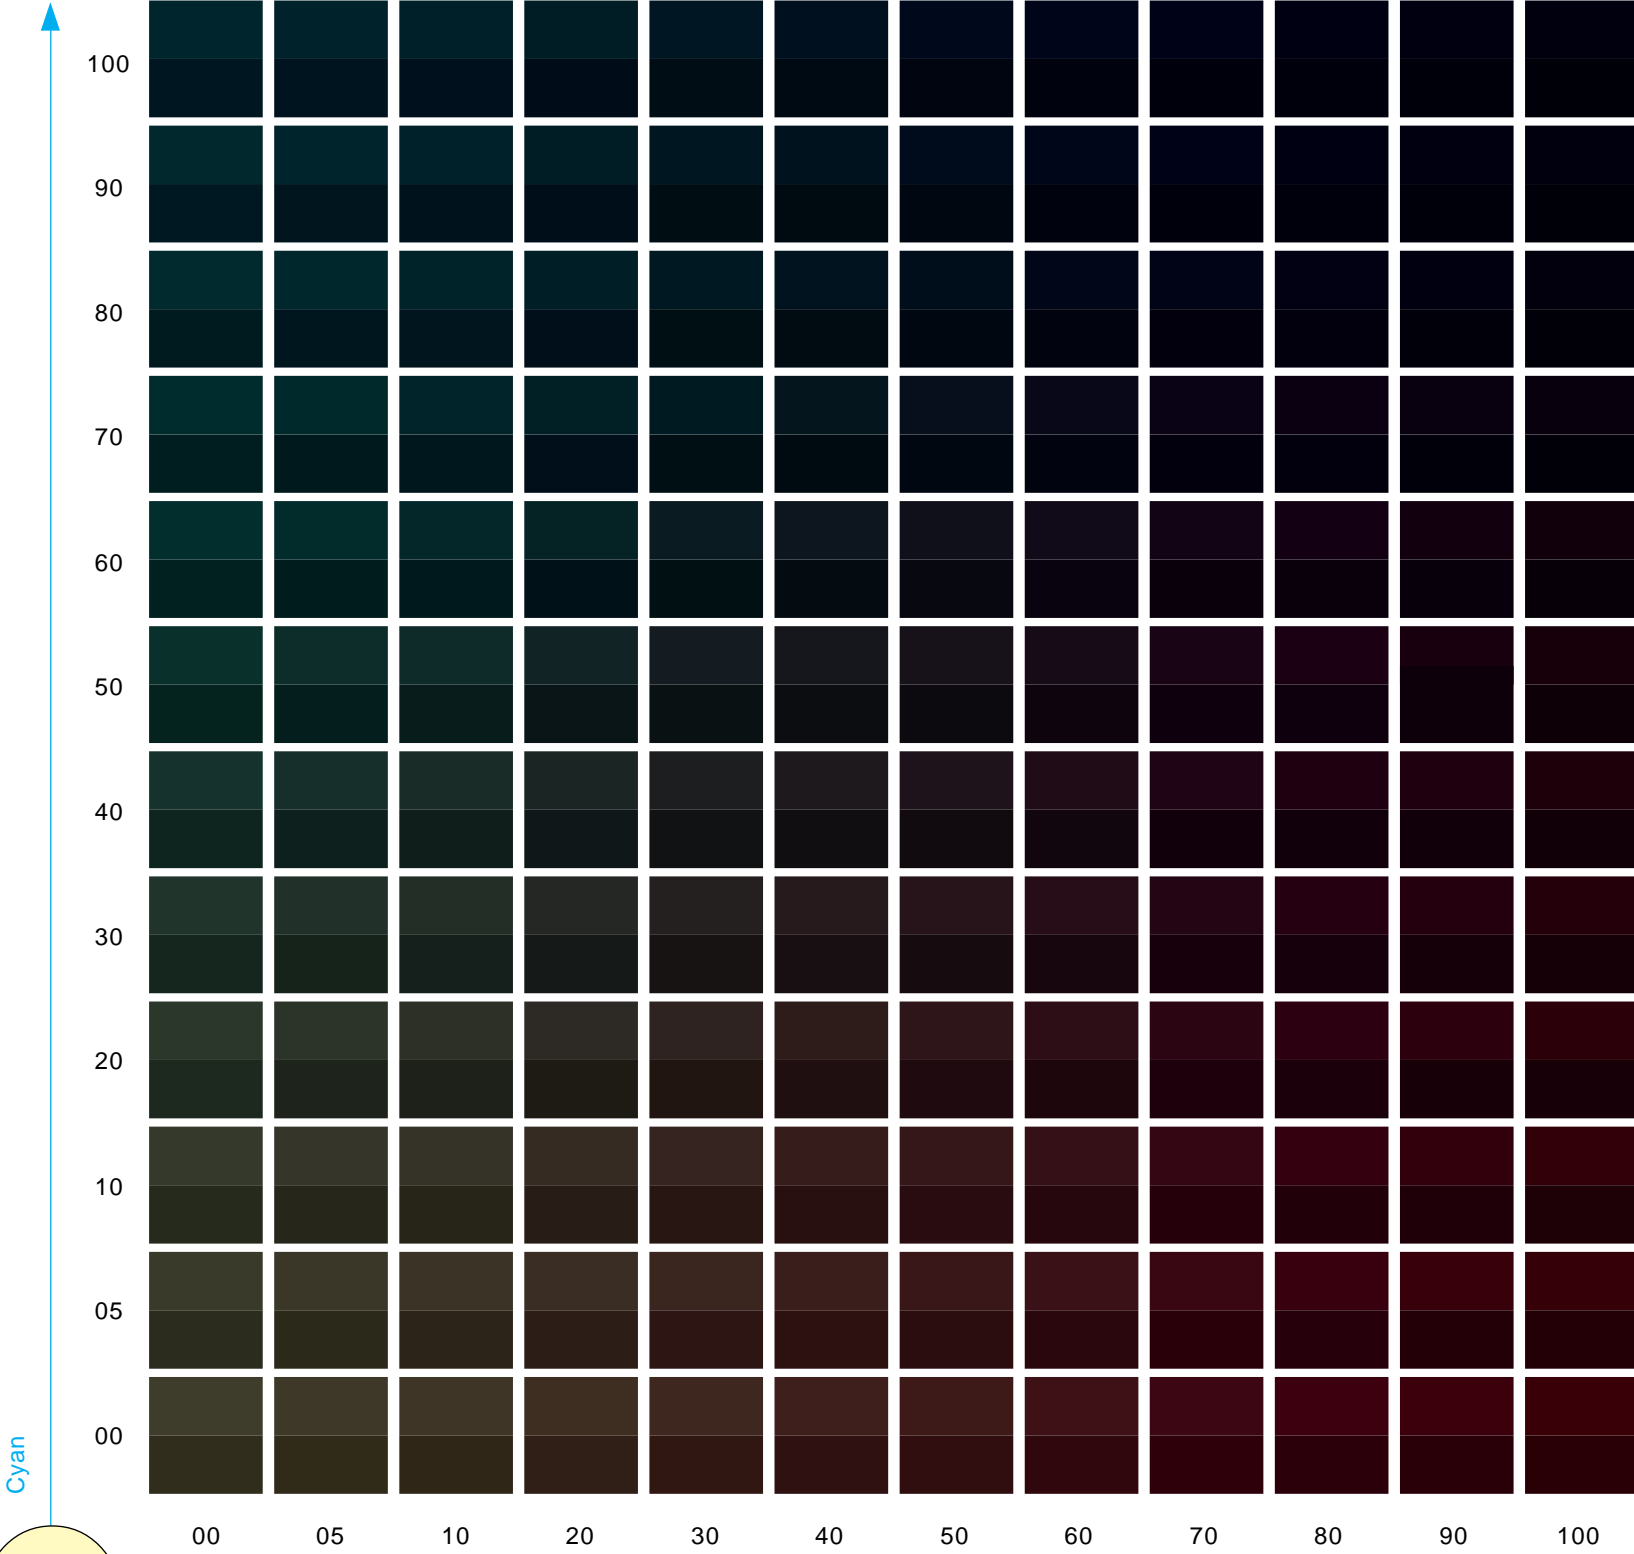

100% R G B C M Y

80% R G B C M Y

40% R G B C M Y

20% R G B C M Y

10% R G B C M Y

Cyan

Magenta

Yellow 30% - Black 90%, 95%

DIGITAL COLOUR ATLAS