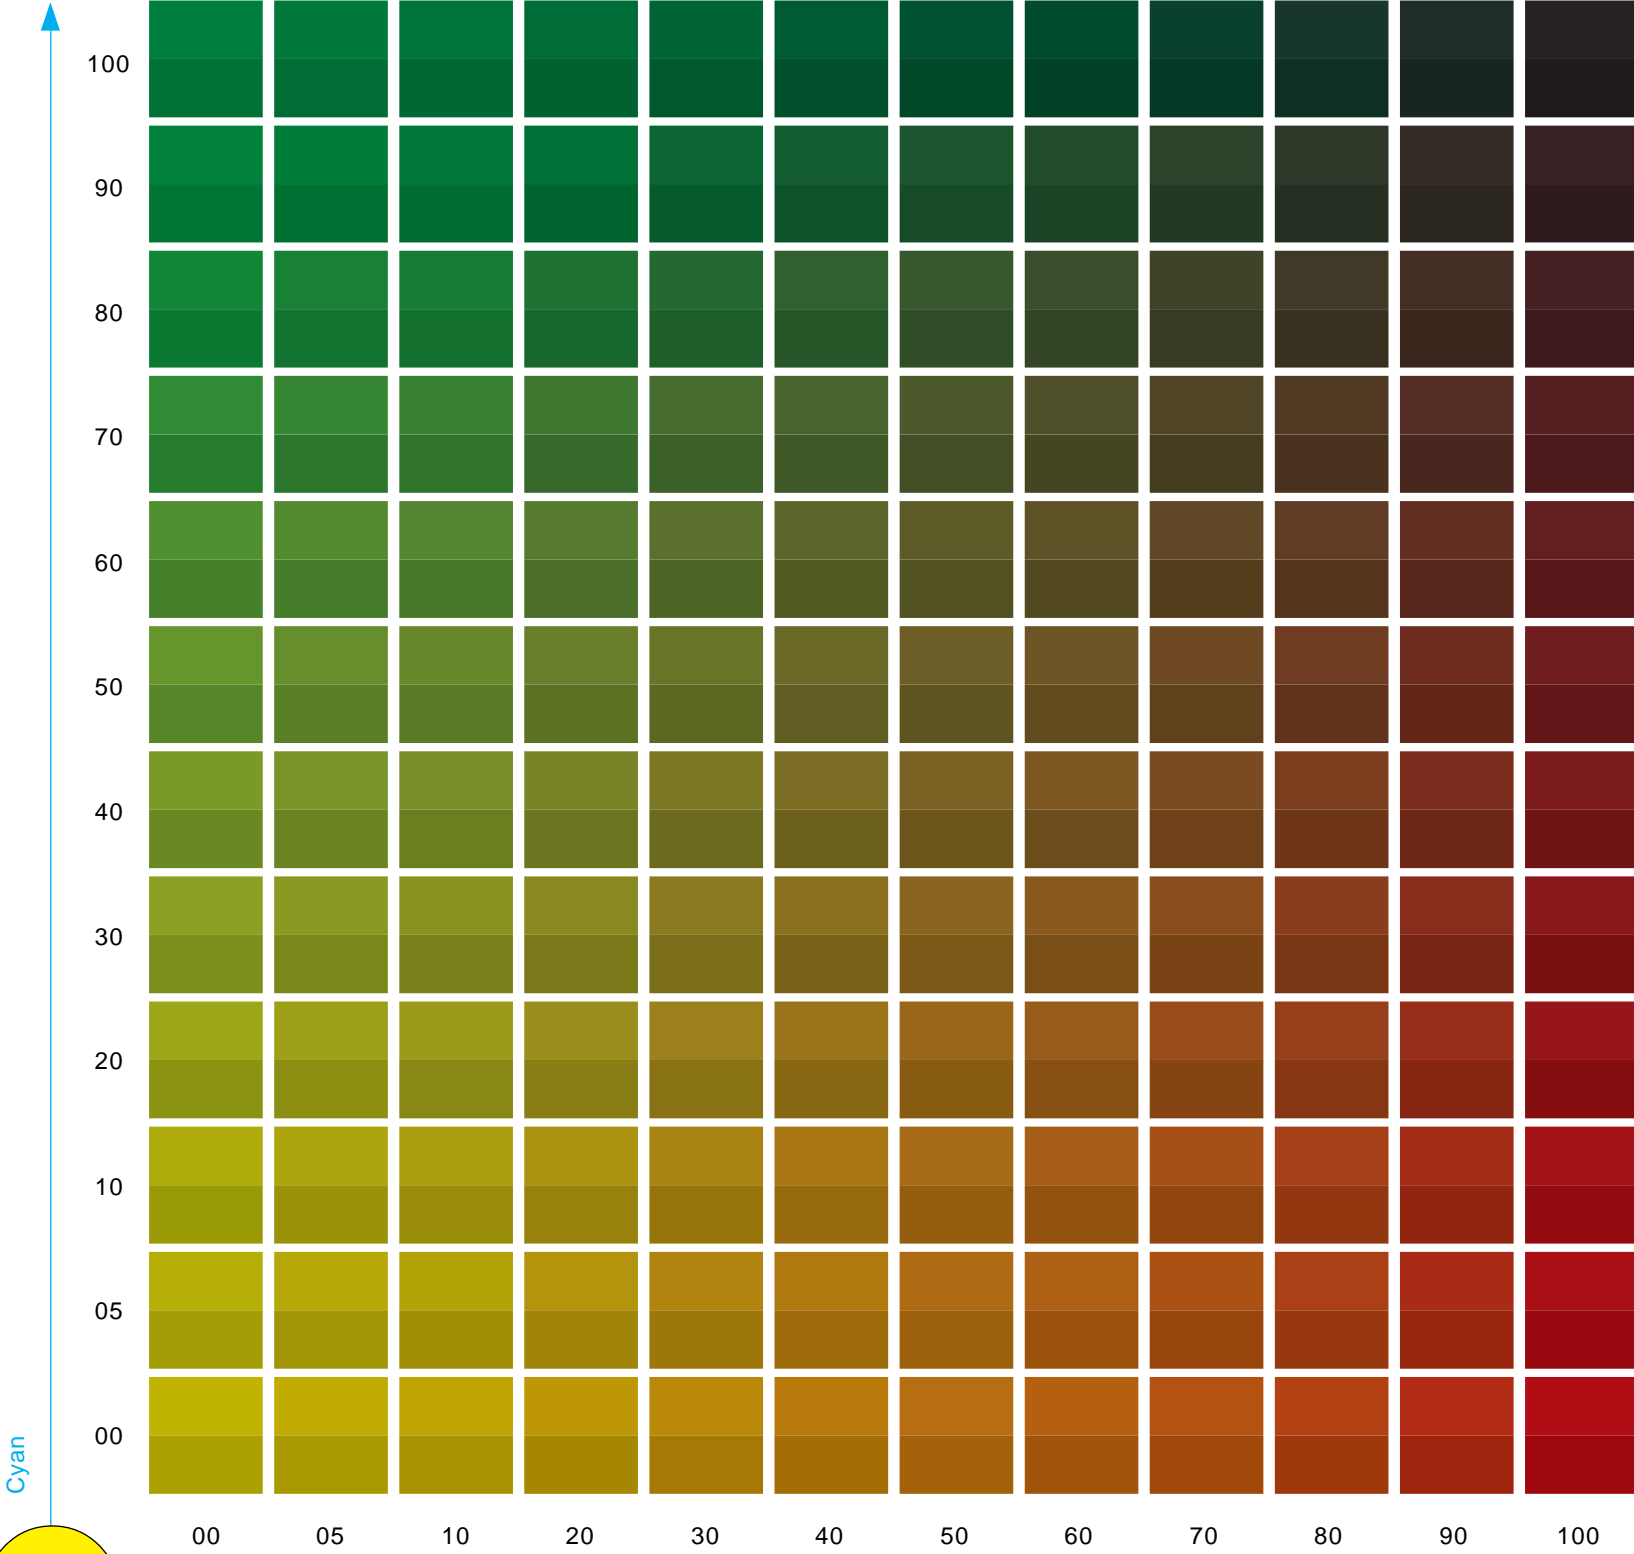

DIGITAL COLOUR ATLAS

©dtp studio oldenburg - http://www.colouratlas.com

100% RGBCMY

80% RGBCMY

40% RGBCMY

20% RGBCMY

10% RGBCMY

Cyan