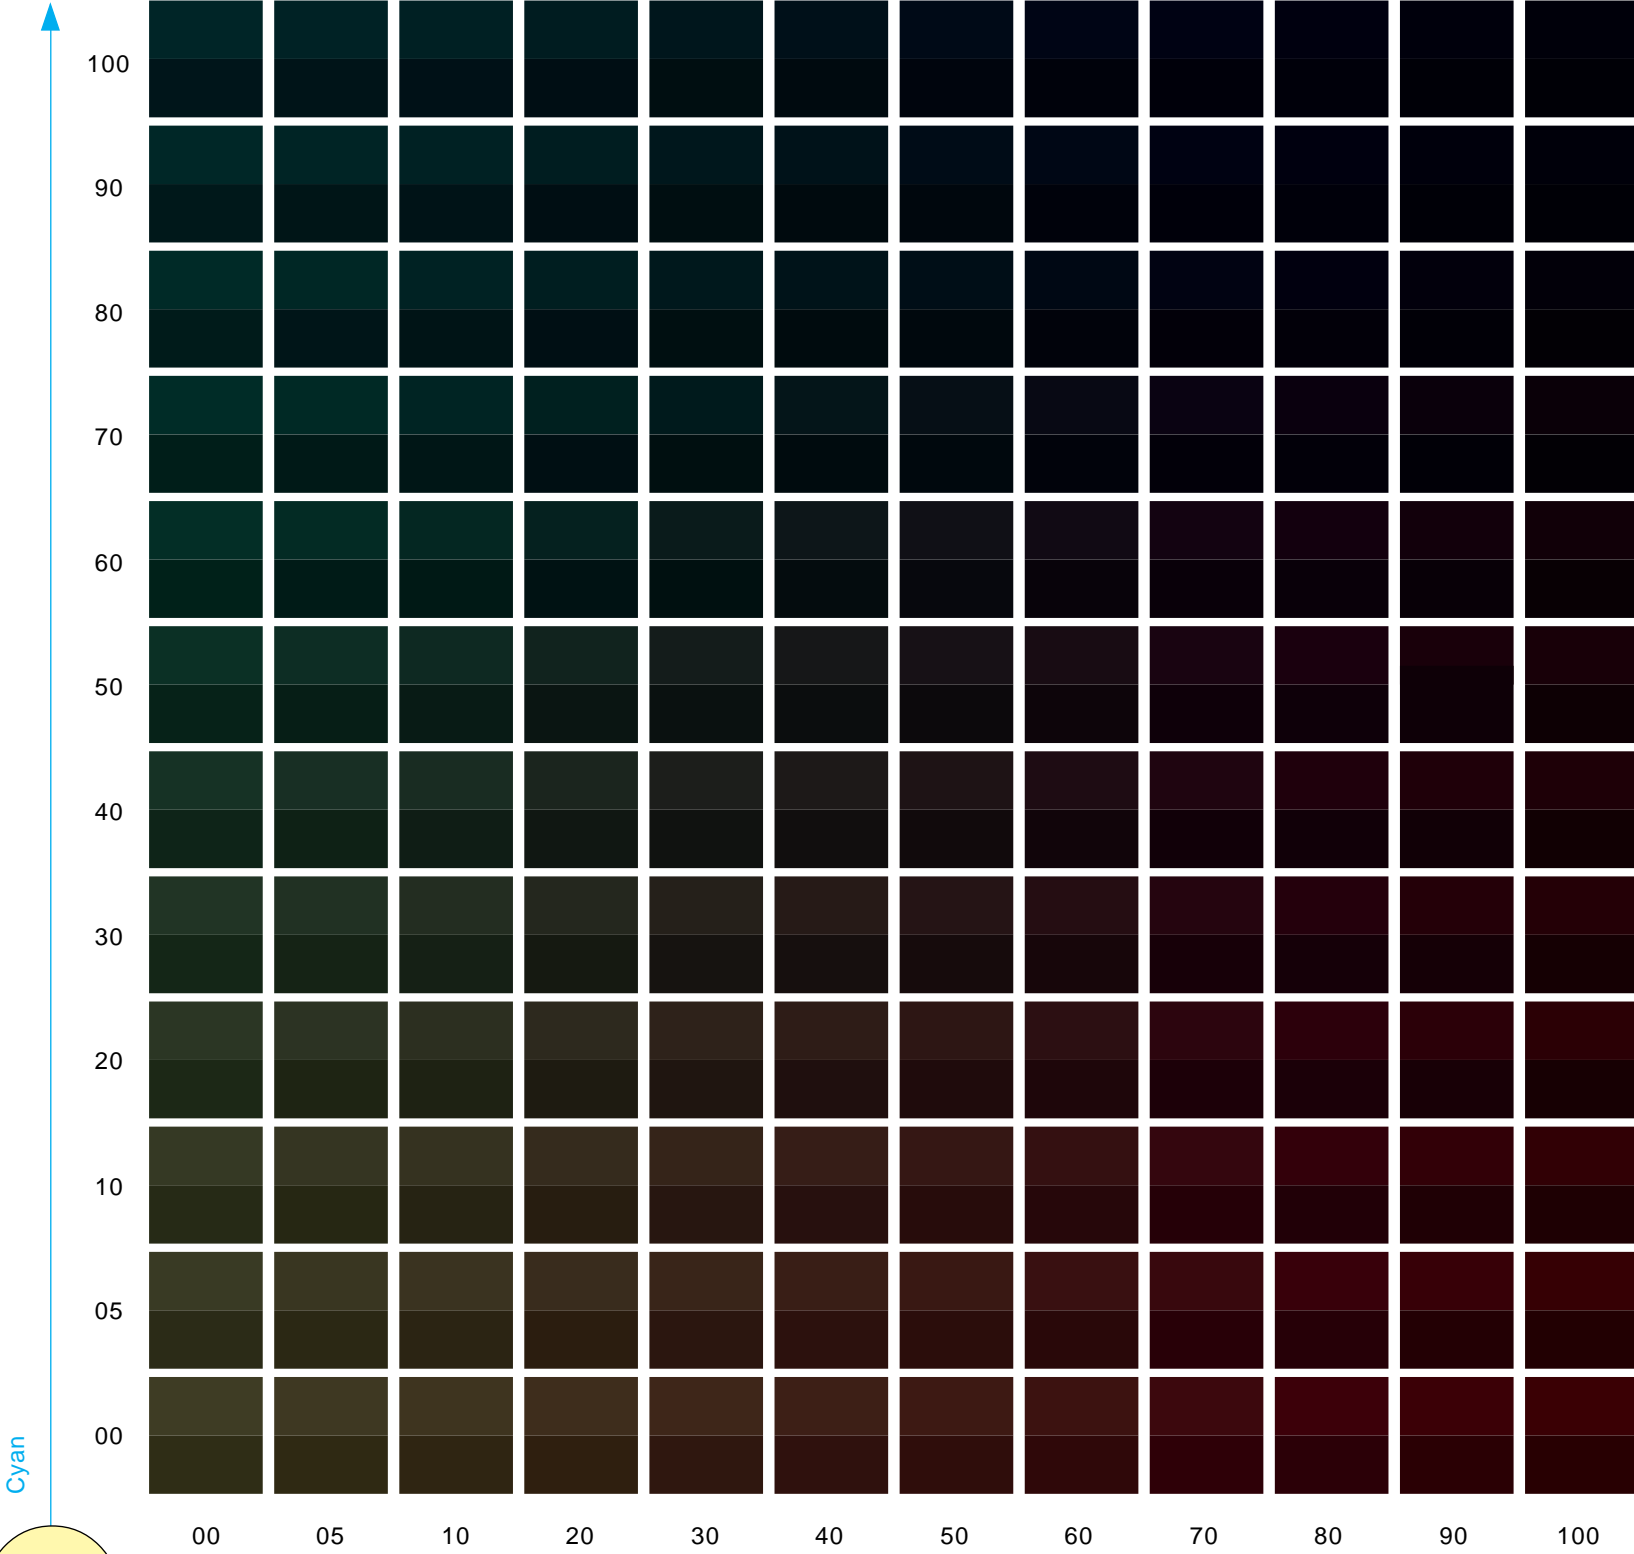

80% RBCMY

40% RBCMY

20% RBCMY

10% RBCMY

Magenta

Yellow 40% - Black 90%, 95%

DIGITAL COLOUR ATLAS

100% R G B C M Y