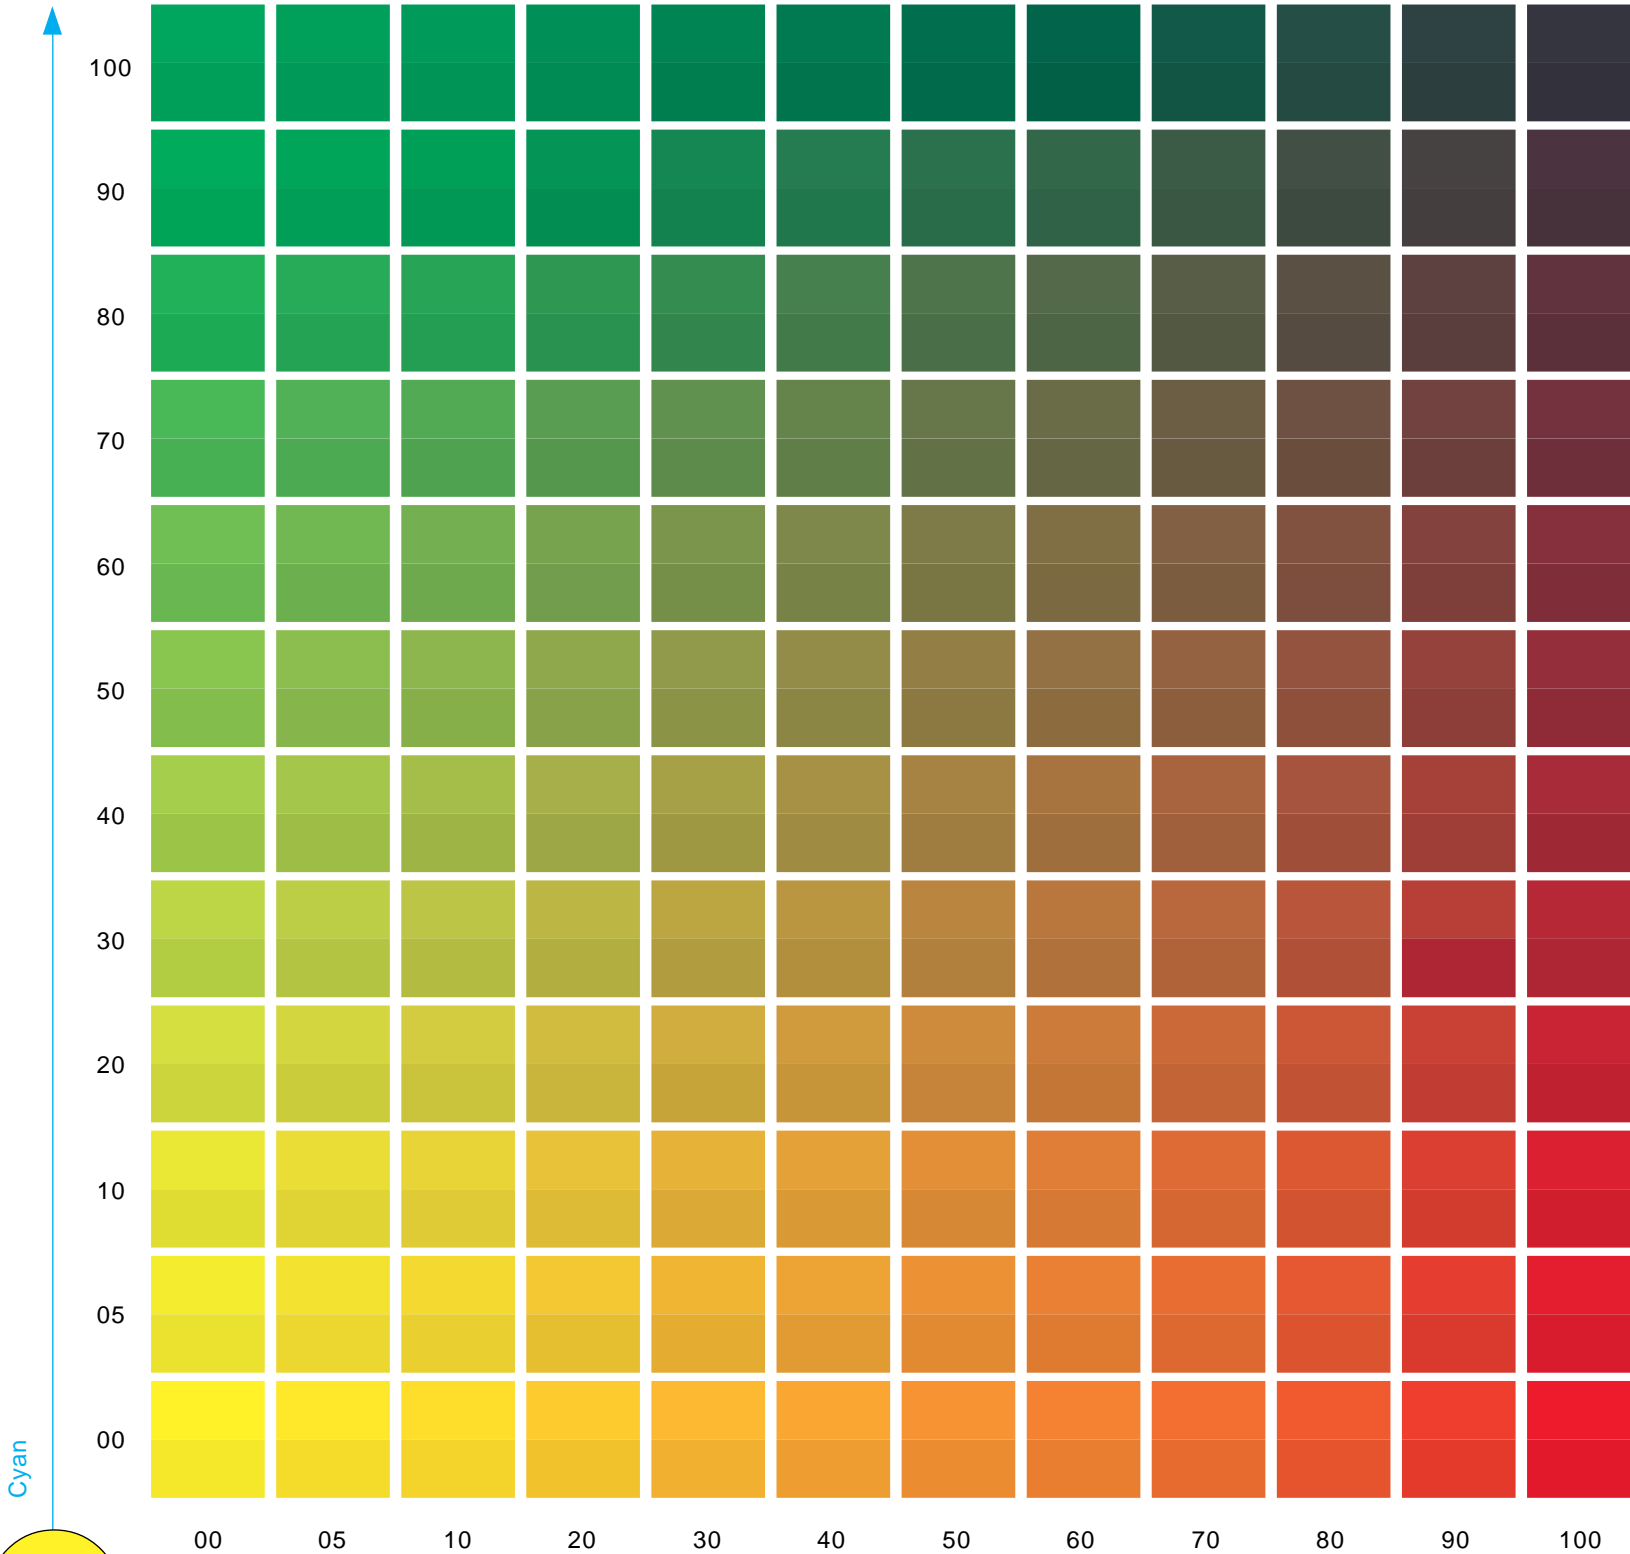

100% RGBCMY

80% RGBCMY

40% RGBCMY

20% RGBCMY

10% RGBCMY

Cyan

Magenta

Yellow 90% - Black 0%, 5%

DIGITAL COLOUR ATLAS