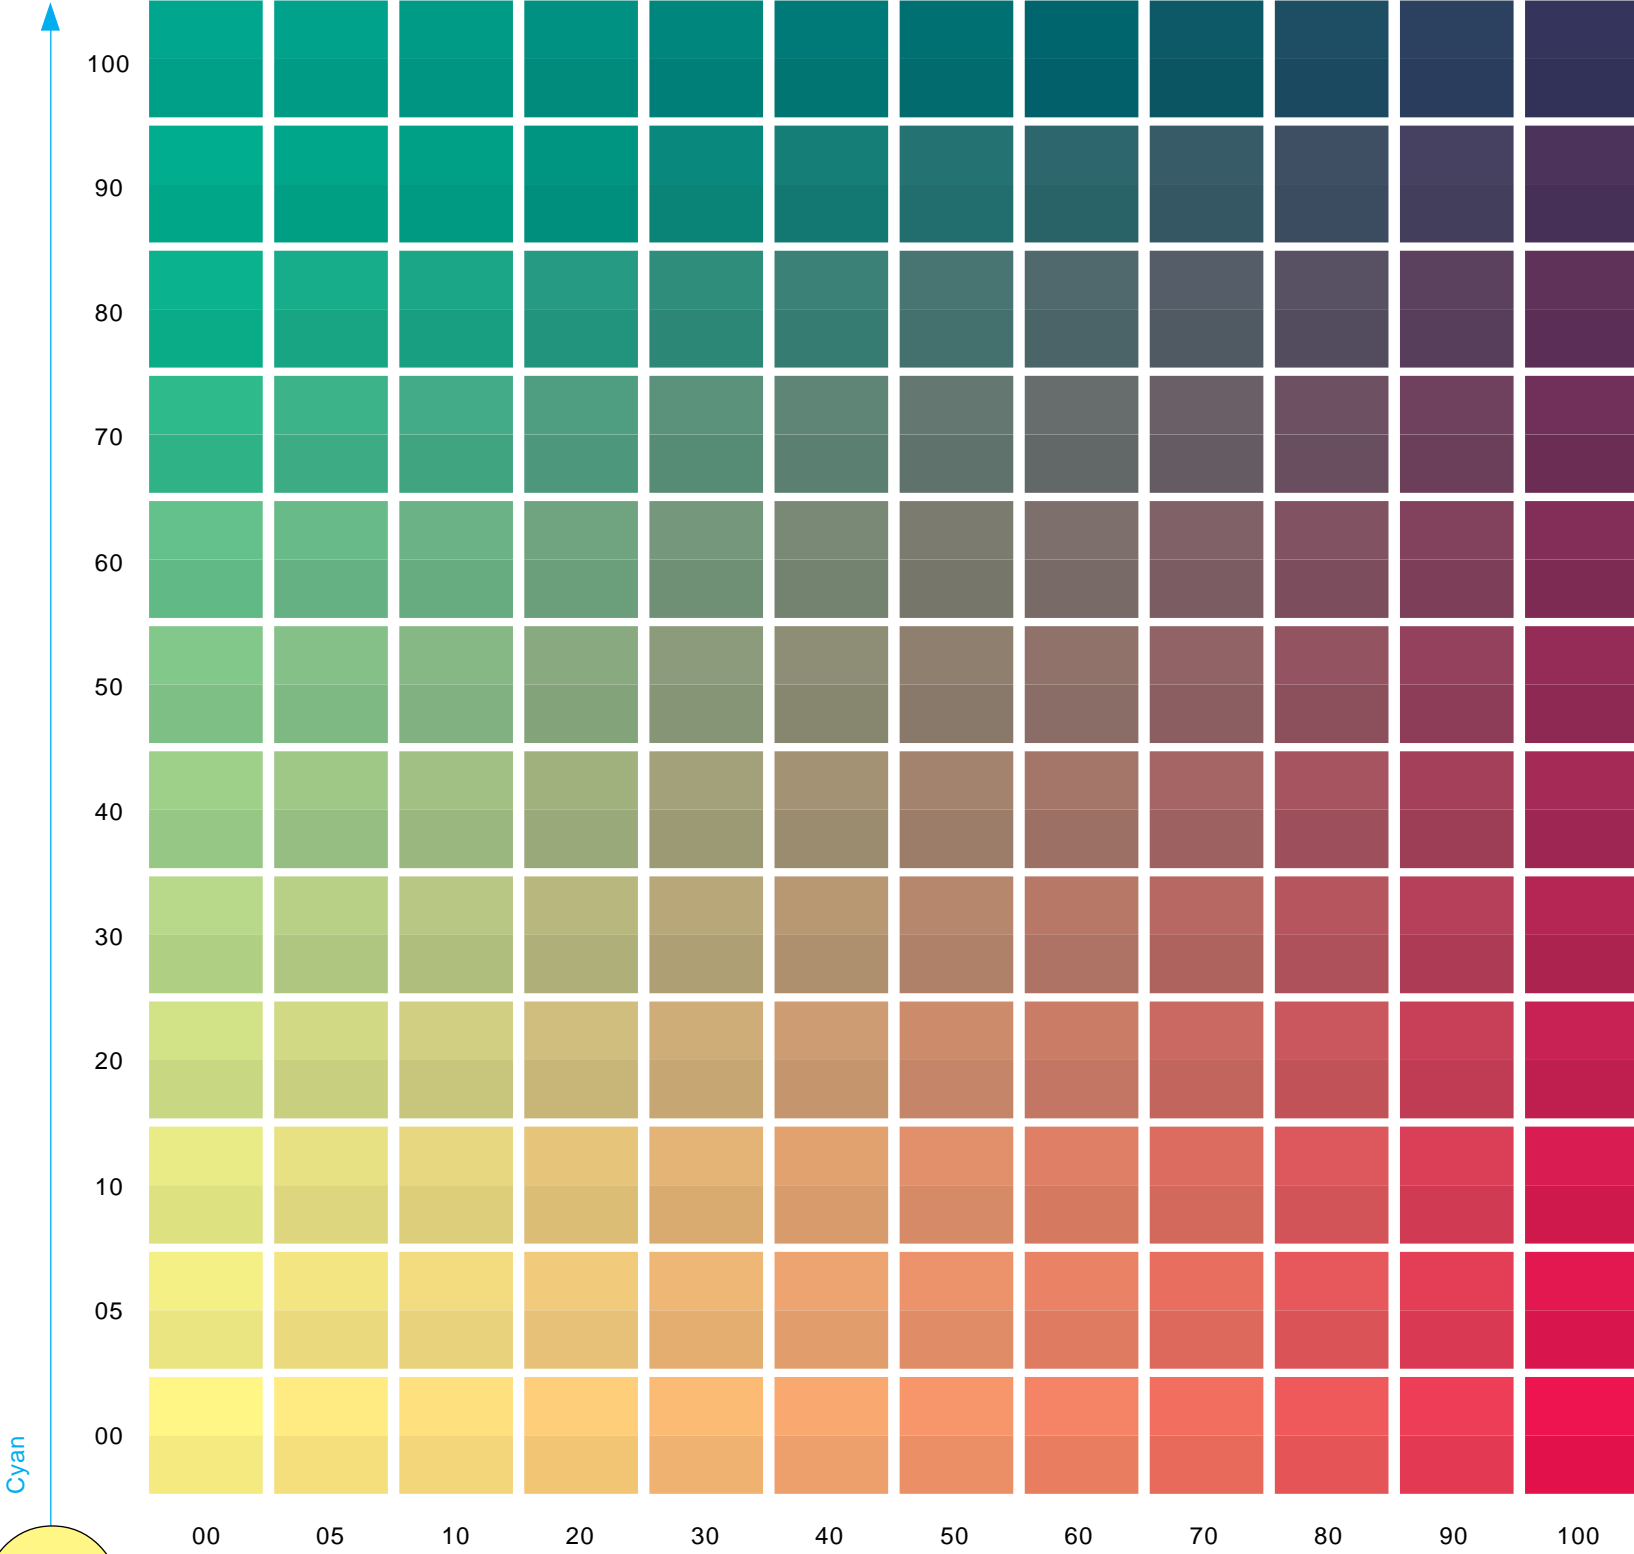

DIGITAL COLOUR ATLAS

100% RGB/CMY

80% RGB/CMY

40% RGB/CMY

20% RGB/CMY

10% RGB/CMY

Magenta

Yellow 60% - Black 0%, 5%