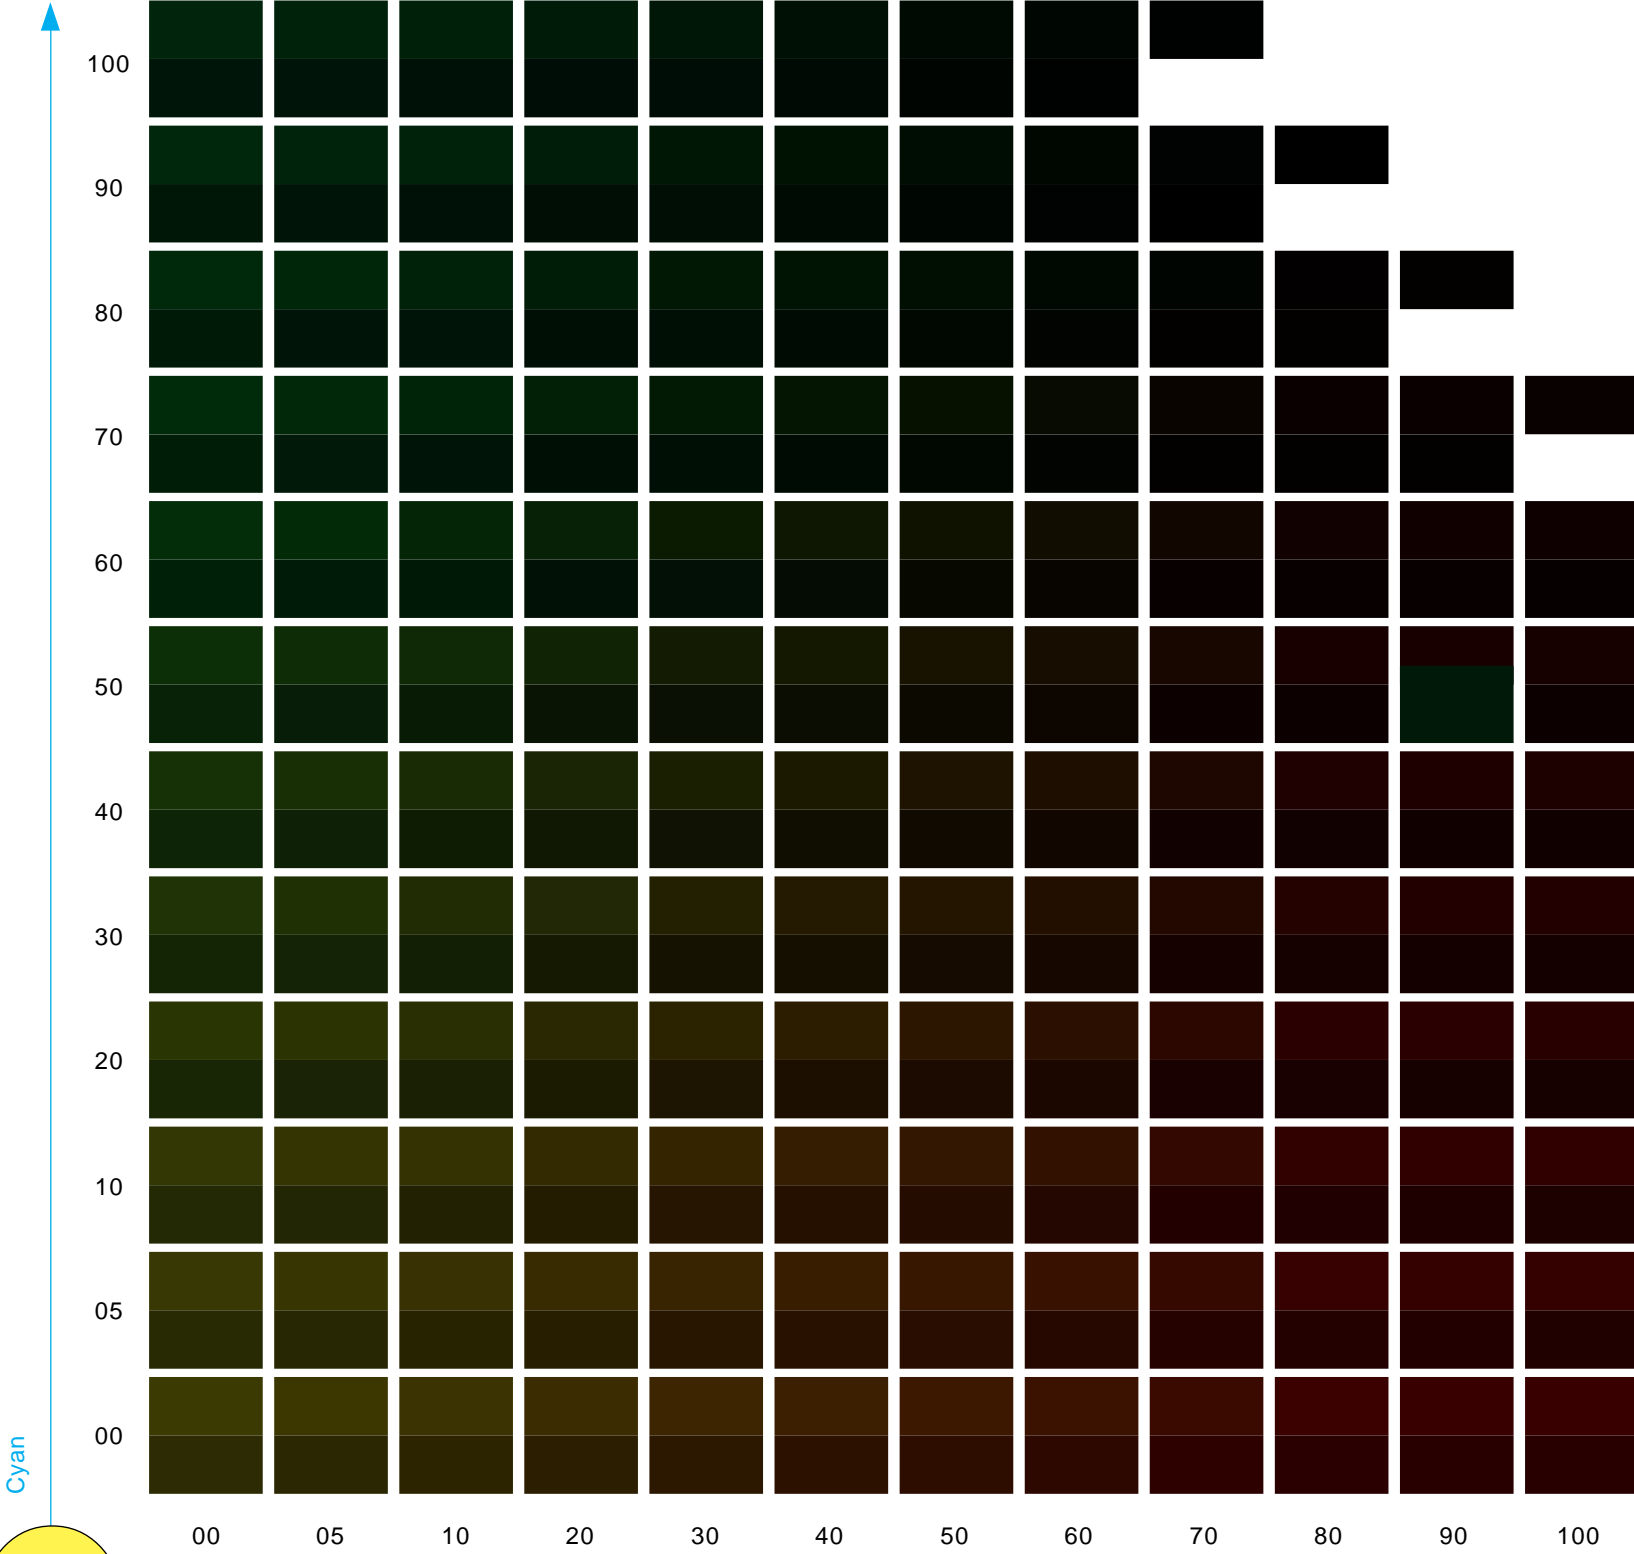

100% RBCMY

80% RBCMY

40% RBCMY

20% RBCMY

10% RBCMY

Magenta

Yellow 80% - Black 90%, 95%

DIGITAL COLOUR ATLAS