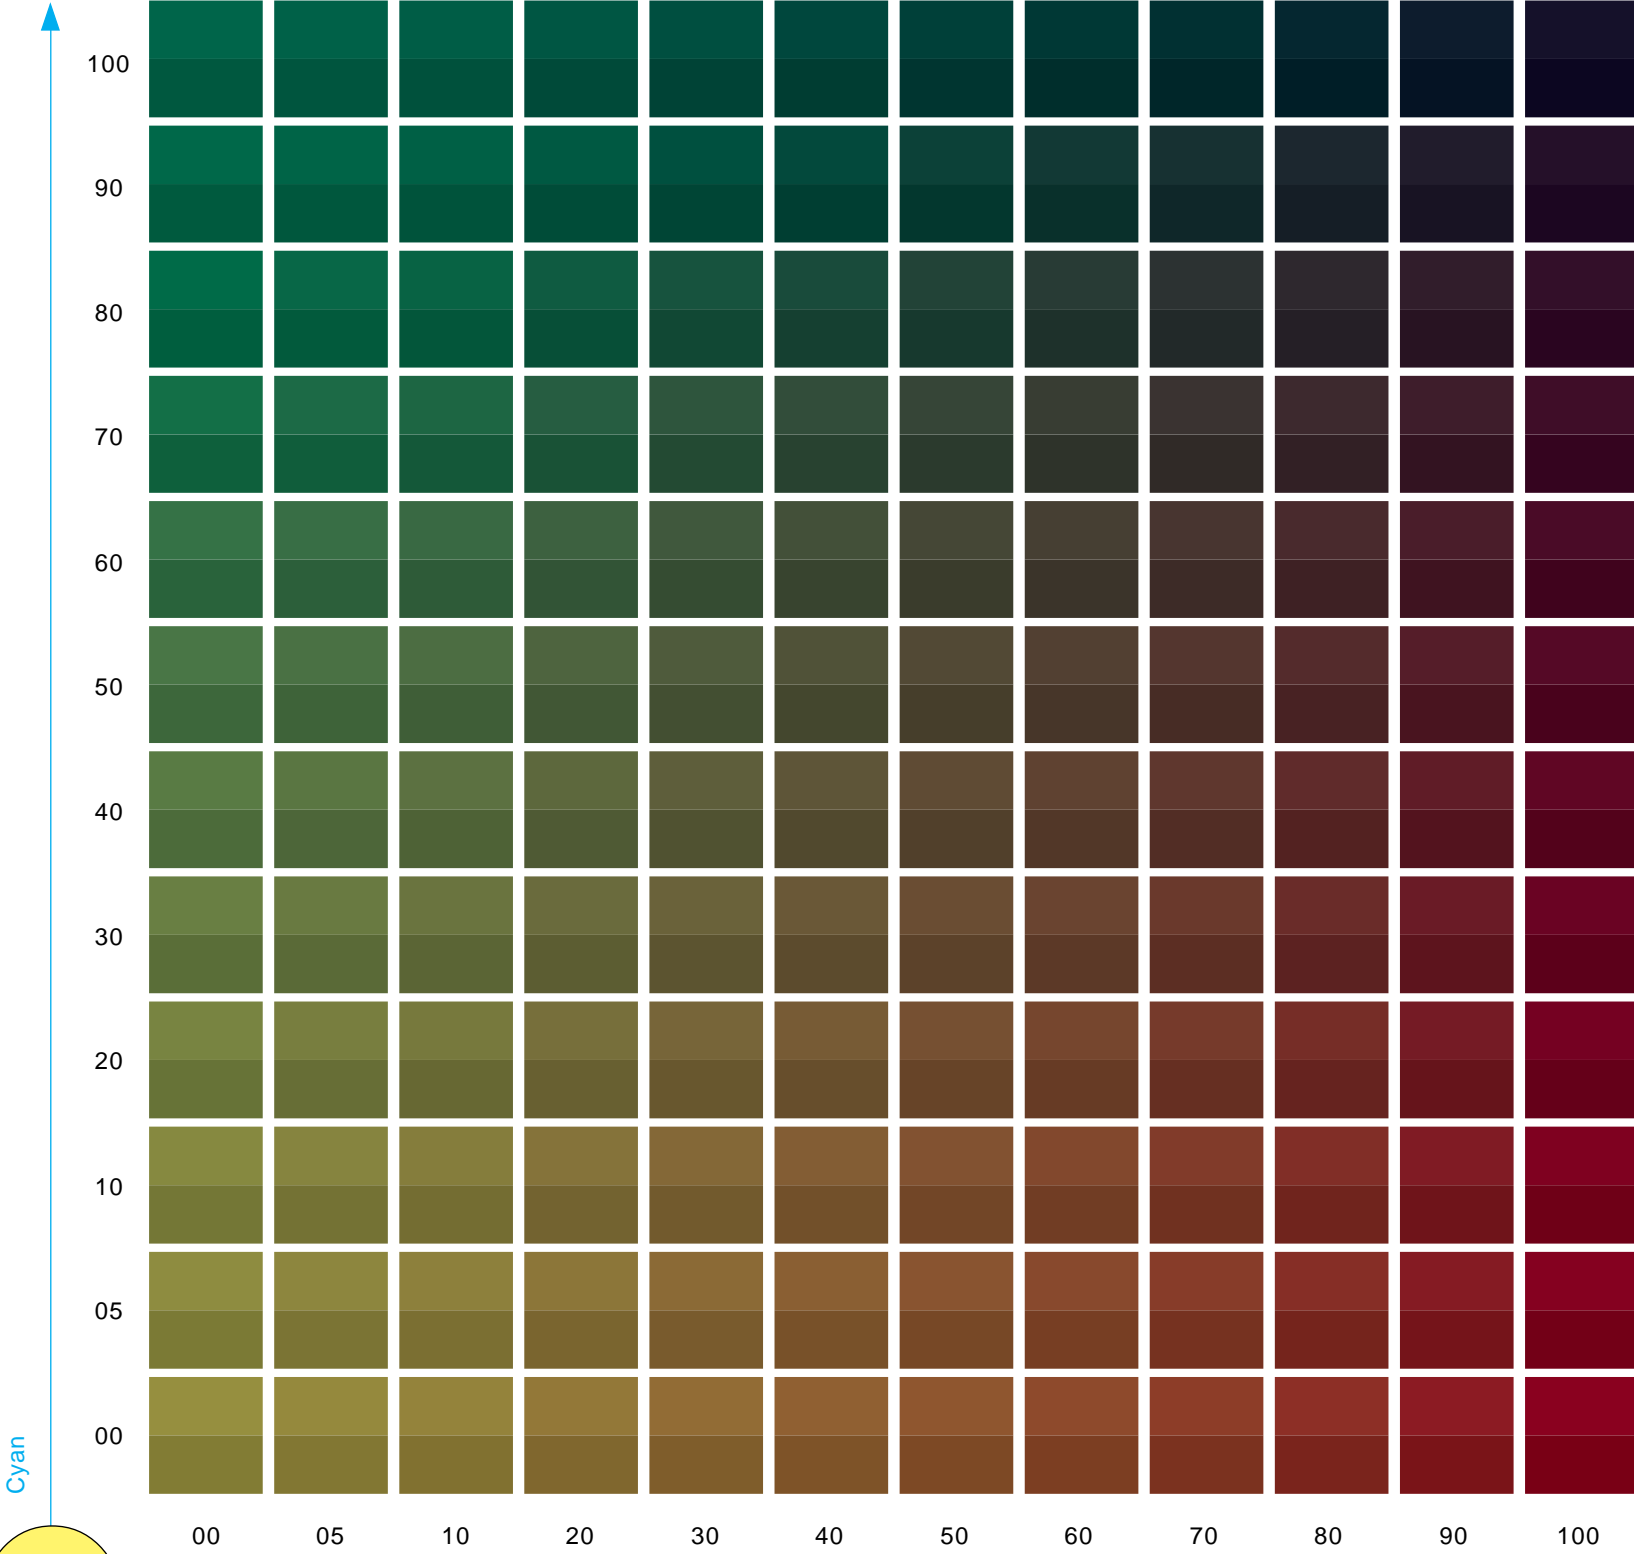

Magenta

Yellow 60% - Black 50%, 60%

DIGITAL COLOUR ATLAS

100% RGBCMY

80% RGBCMY

40% RGBCMY

20% RGBCMY

10% RGBCMY