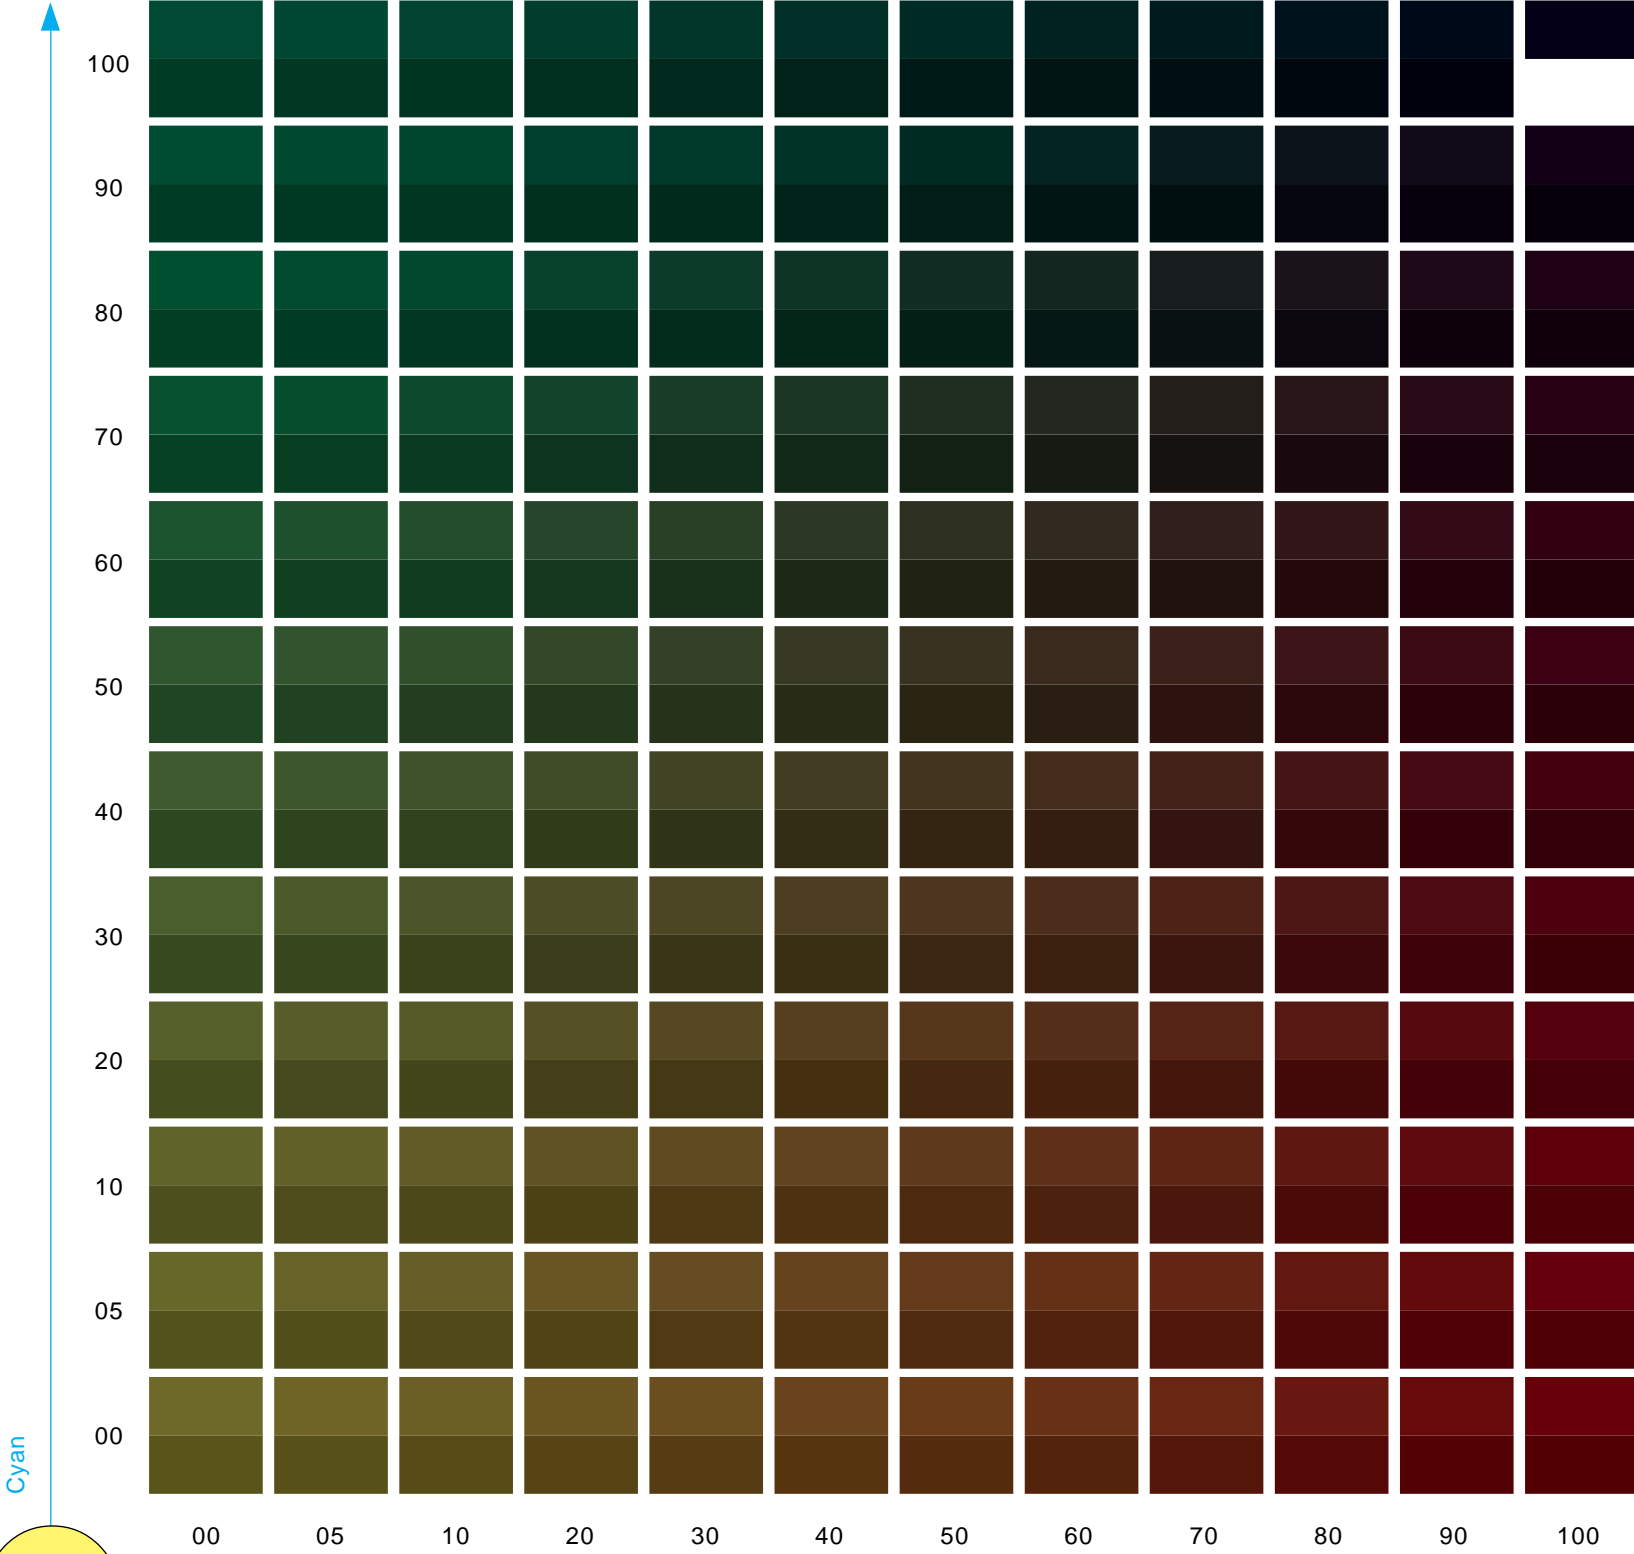

100% RGBCMY

80% RGBCMY

40% RGBCMY

20% RGBCMY

10% RGBCMY

Magenta

Yellow 70% - Black 70%, 80%

DIGITAL COLOUR ATLAS