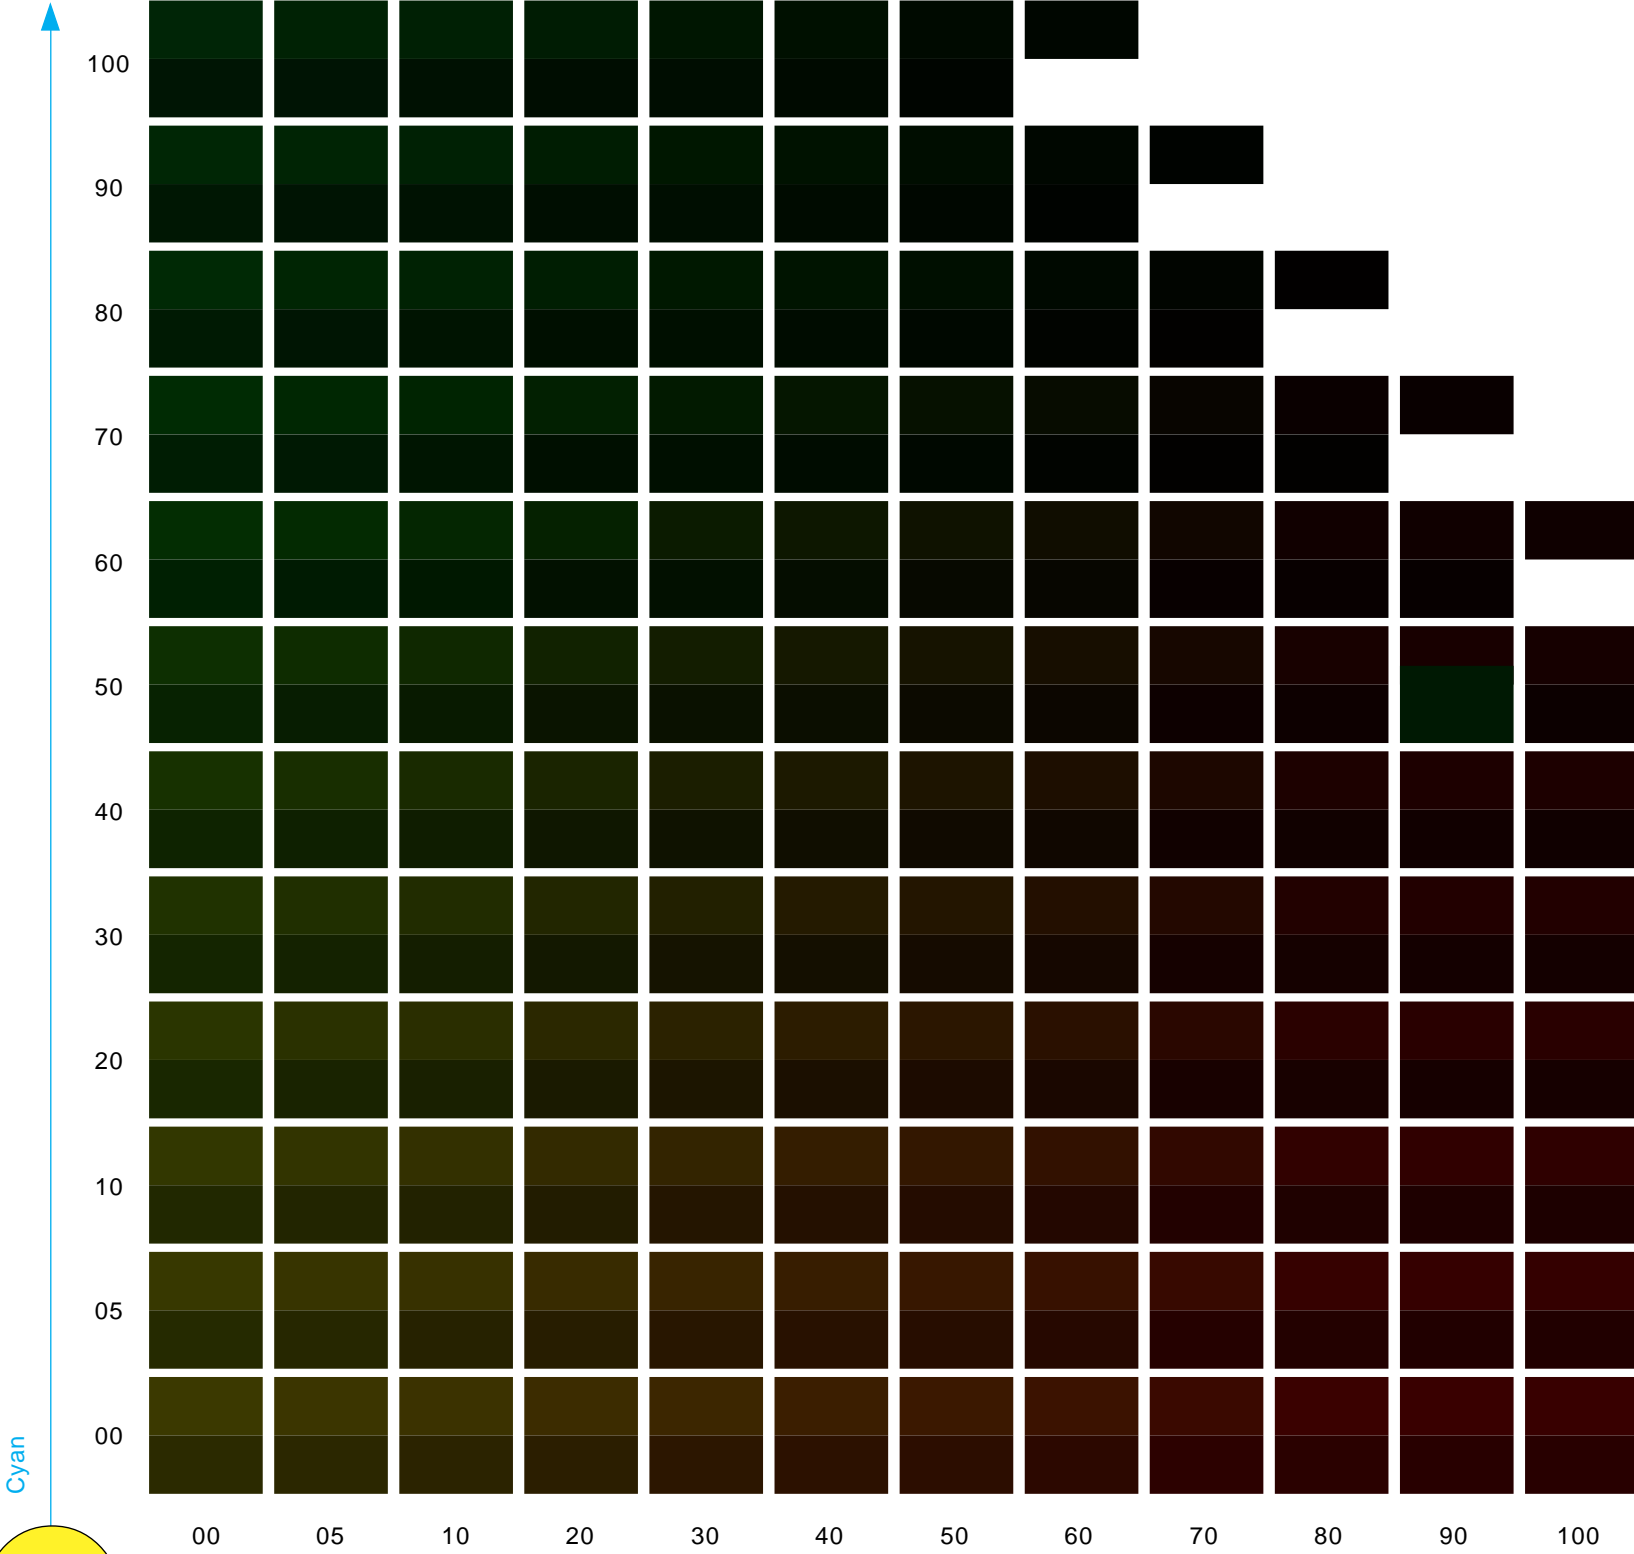

100% RBCMY

80% RBCMY

40% RBCMY

20% RBCMY

10% RBCMY

Magenta

Yellow 90% - Black 90%, 95%

DIGITAL COLOUR ATLAS