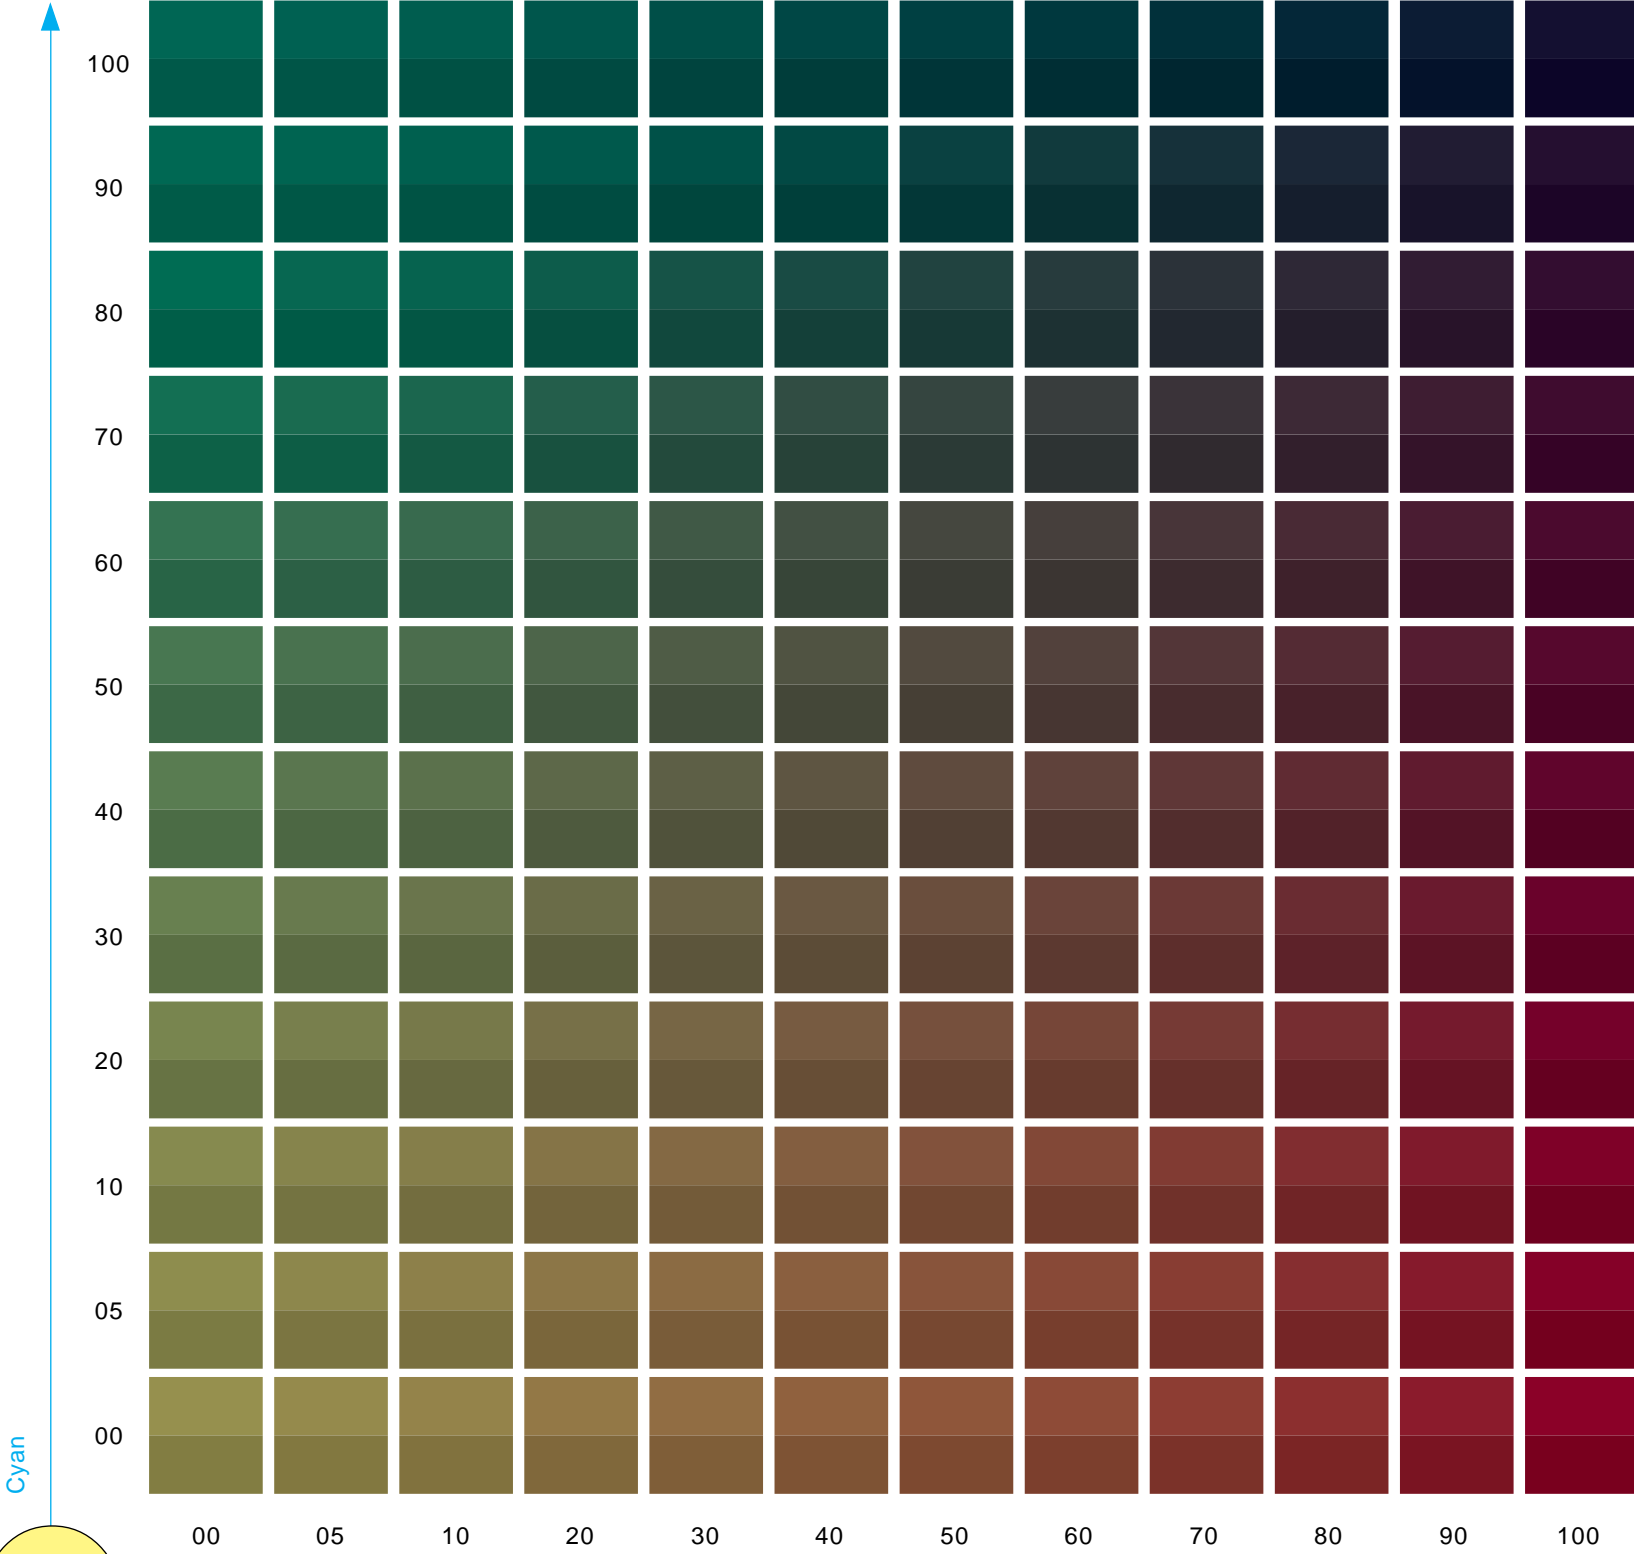

Yellow 50% - Black 50%, 60%

DIGITAL COLOUR ATLAS

100% RGBCMY

80% RGBCMY

40% RGBCMY

20% RGBCMY

10% RGBCMY

Cyan