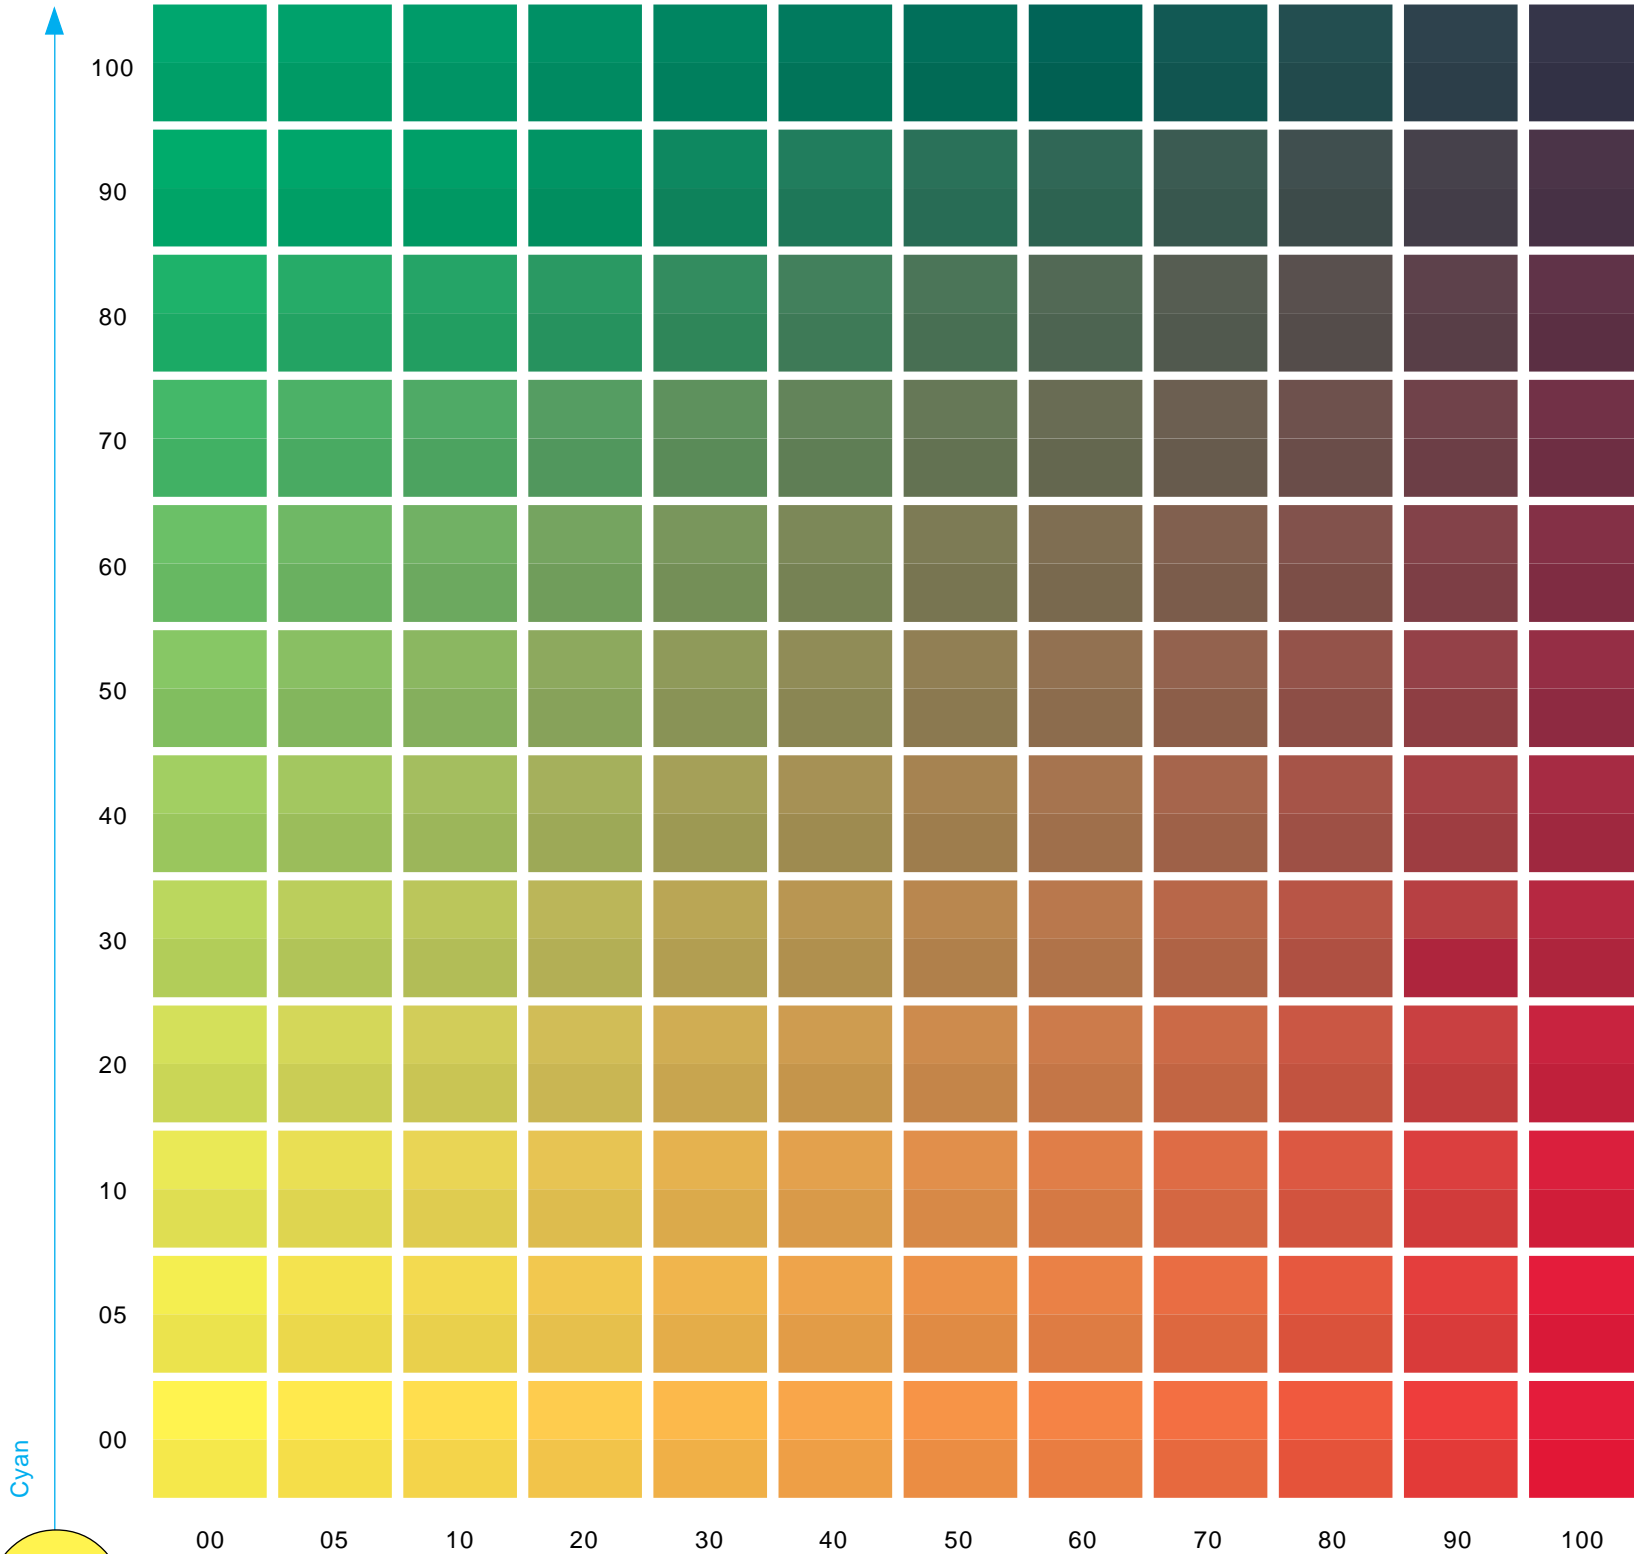

Yellow 70% - Black 0%, 5%

DIGITAL COLOUR ATLAS

© dtp studio oldenburg · <http://www.colouratlases.com>

100% RGB/CMY

80% RGB/CMY

40% RGB/CMY

20% RGB/CMY

10% RGB/CMY