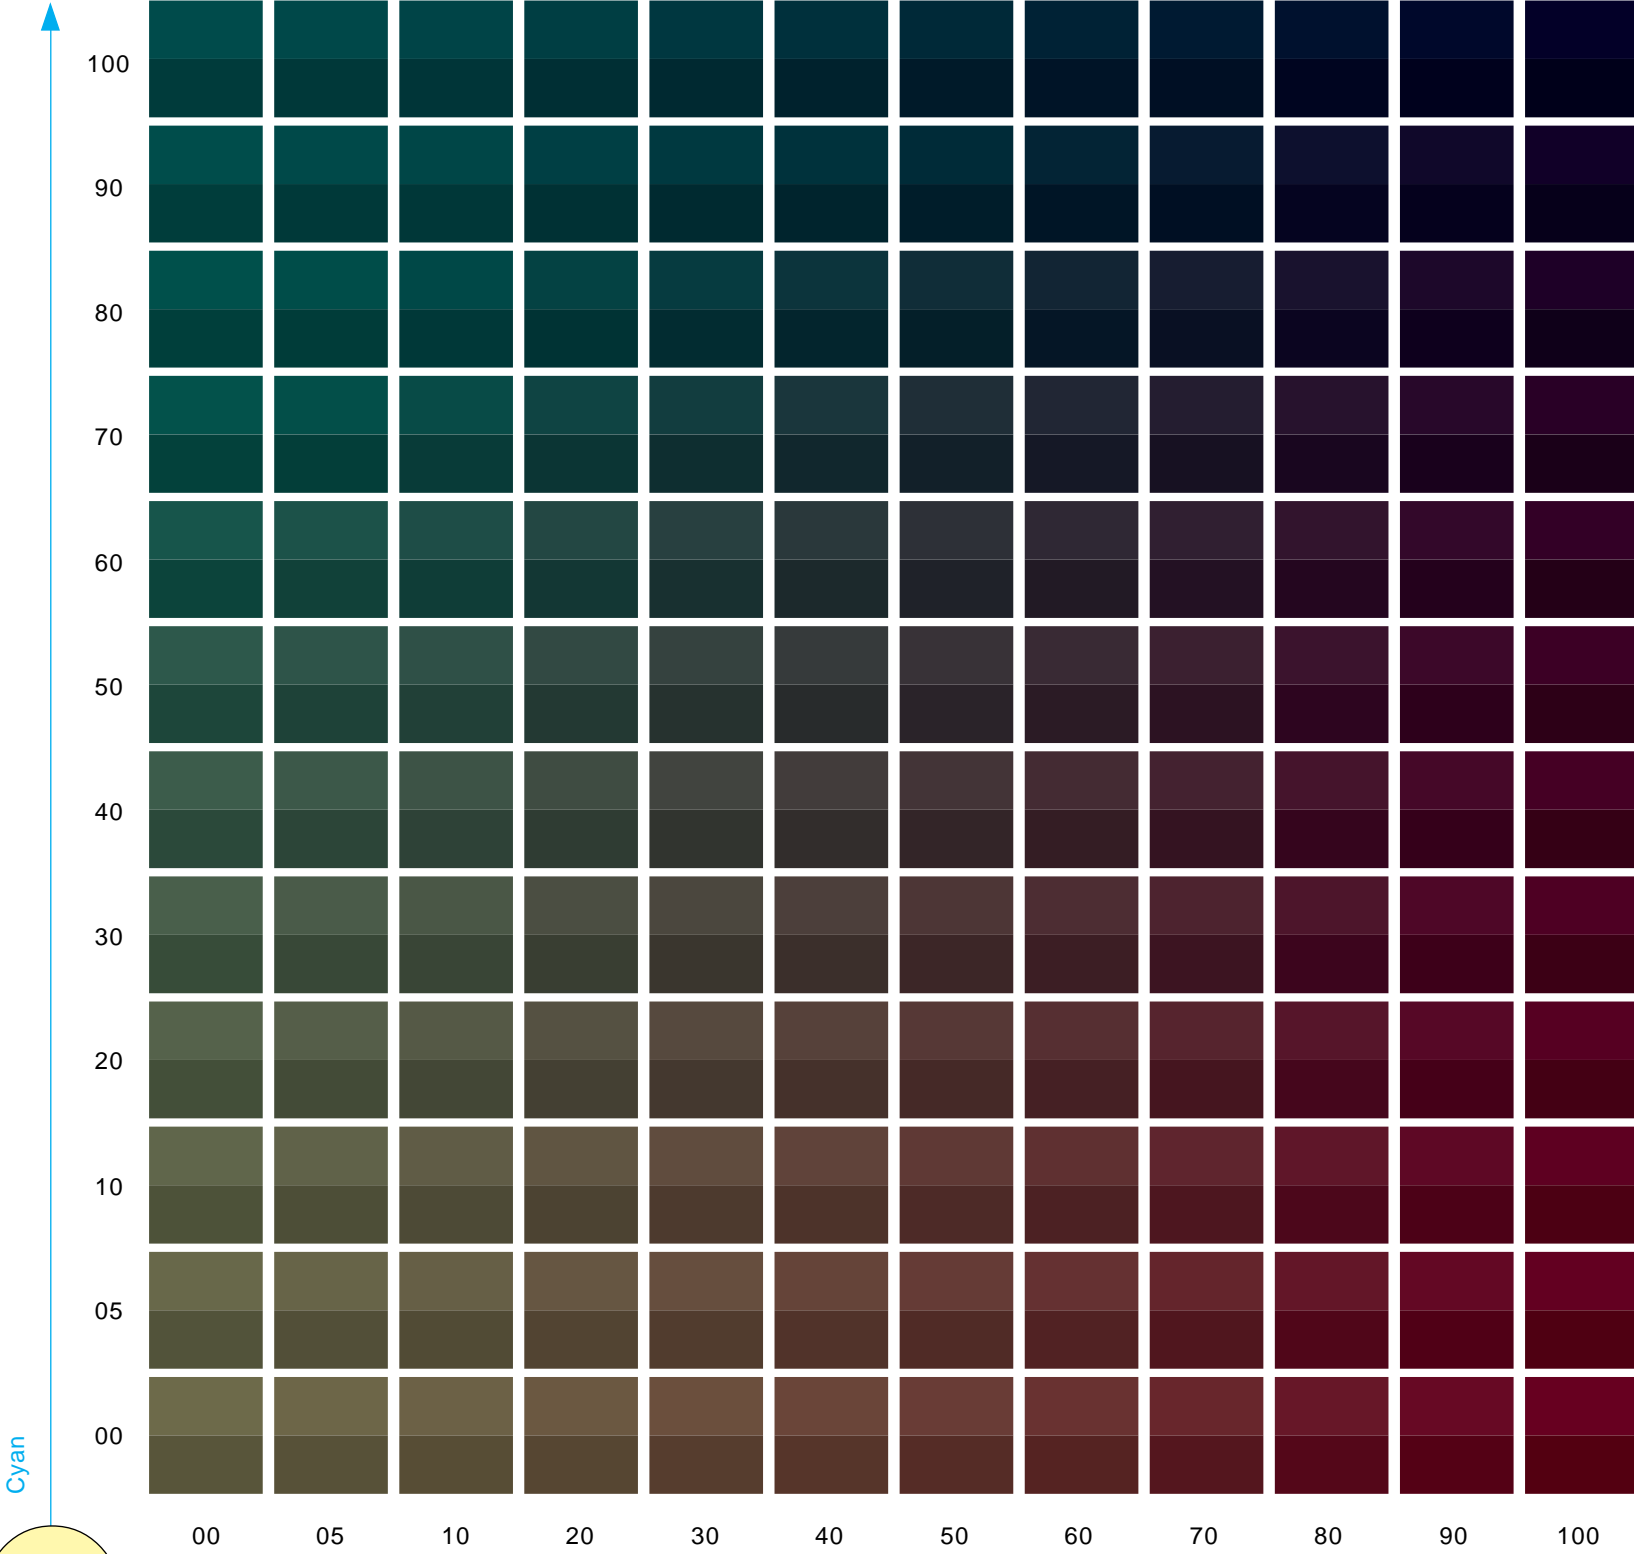

100% RBCMY

80% RBCMY

40% RBCMY

20% RBCMY

10% RBCMY

Cyan

Magenta

Yellow 40% - Black 70%, 80%

DIGITAL COLOUR ATLAS

©dtp studio oidenburg · http://www.colouratlas.com