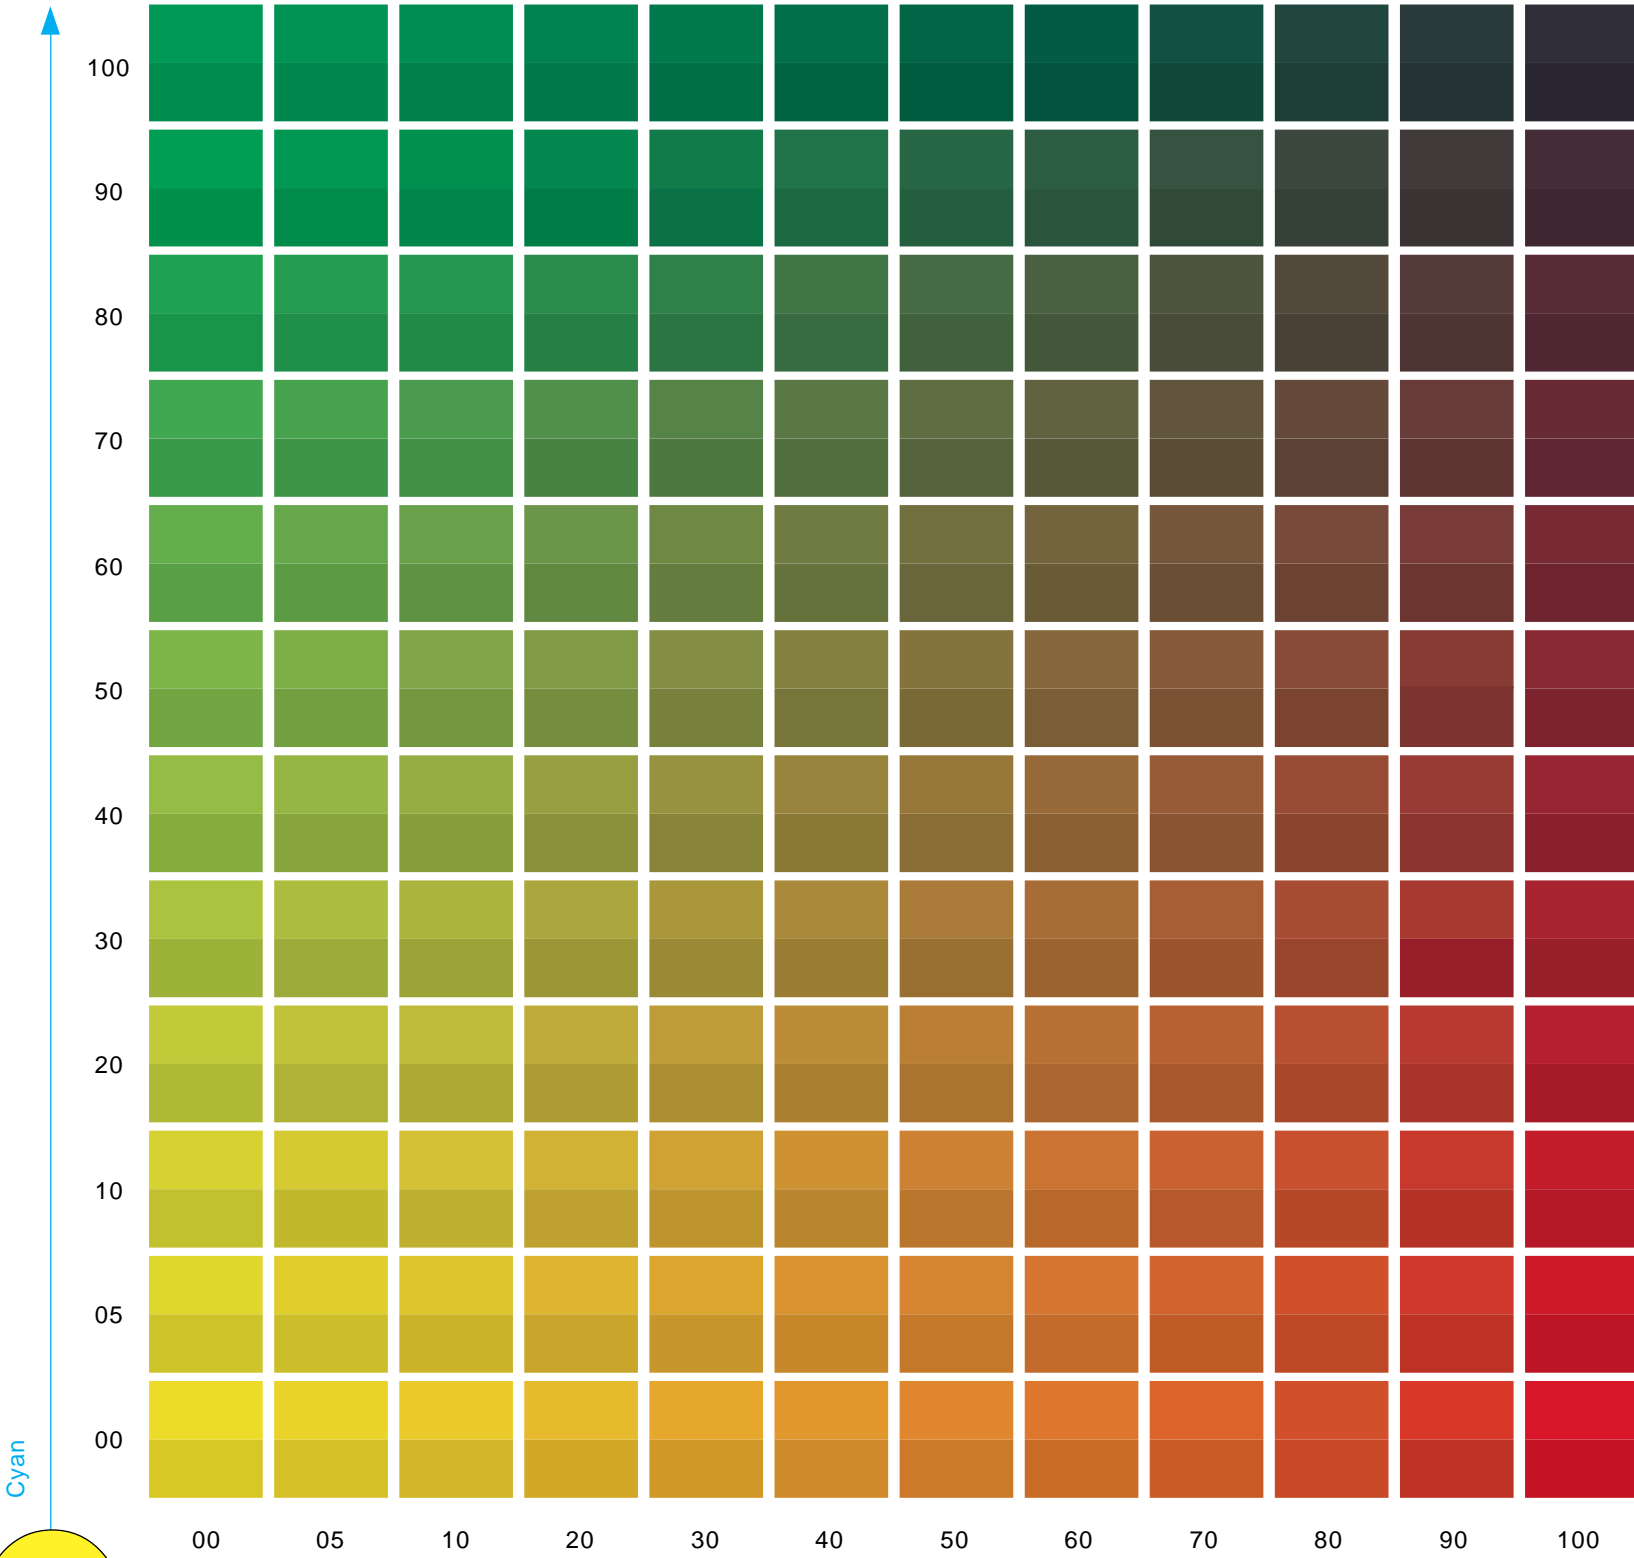

100% RGB/CMY

80% RGB/CMY

40% RGB/CMY

20% RGB/CMY

10% RGB/CMY

Cyan

Magenta

Yellow 90% - Black 10%, 20%