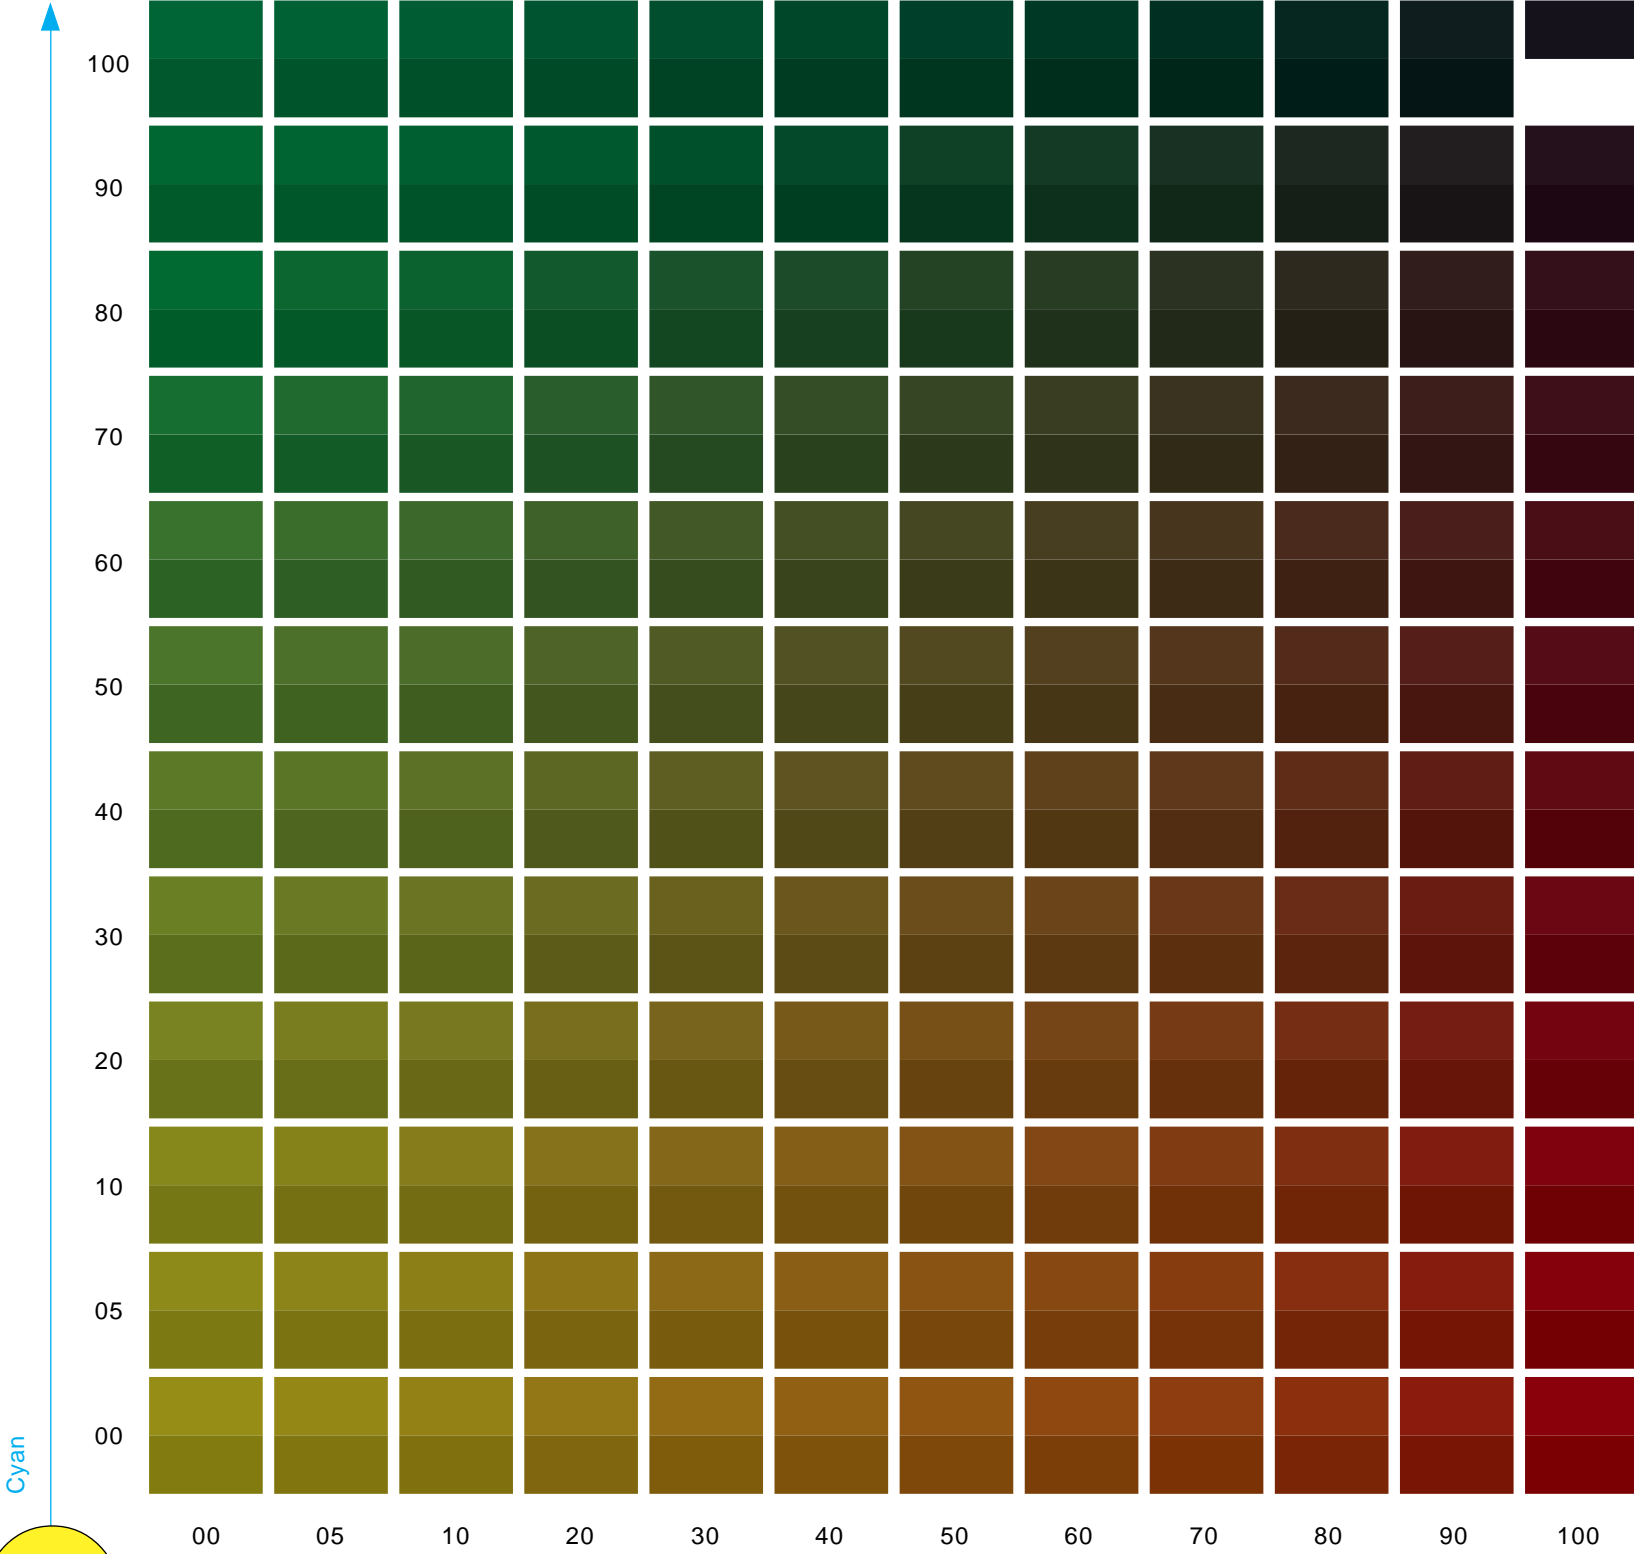

100% RGBCMY

80% RGBCMY

40% RGBCMY

20% RGBCMY

10% RGBCMY

Cyan

Magenta

Yellow 90% - Black 50%, 60%

DIGITAL COLOUR ATLAS

©dtp.studio oldenburg · http://www.colouratlas.com