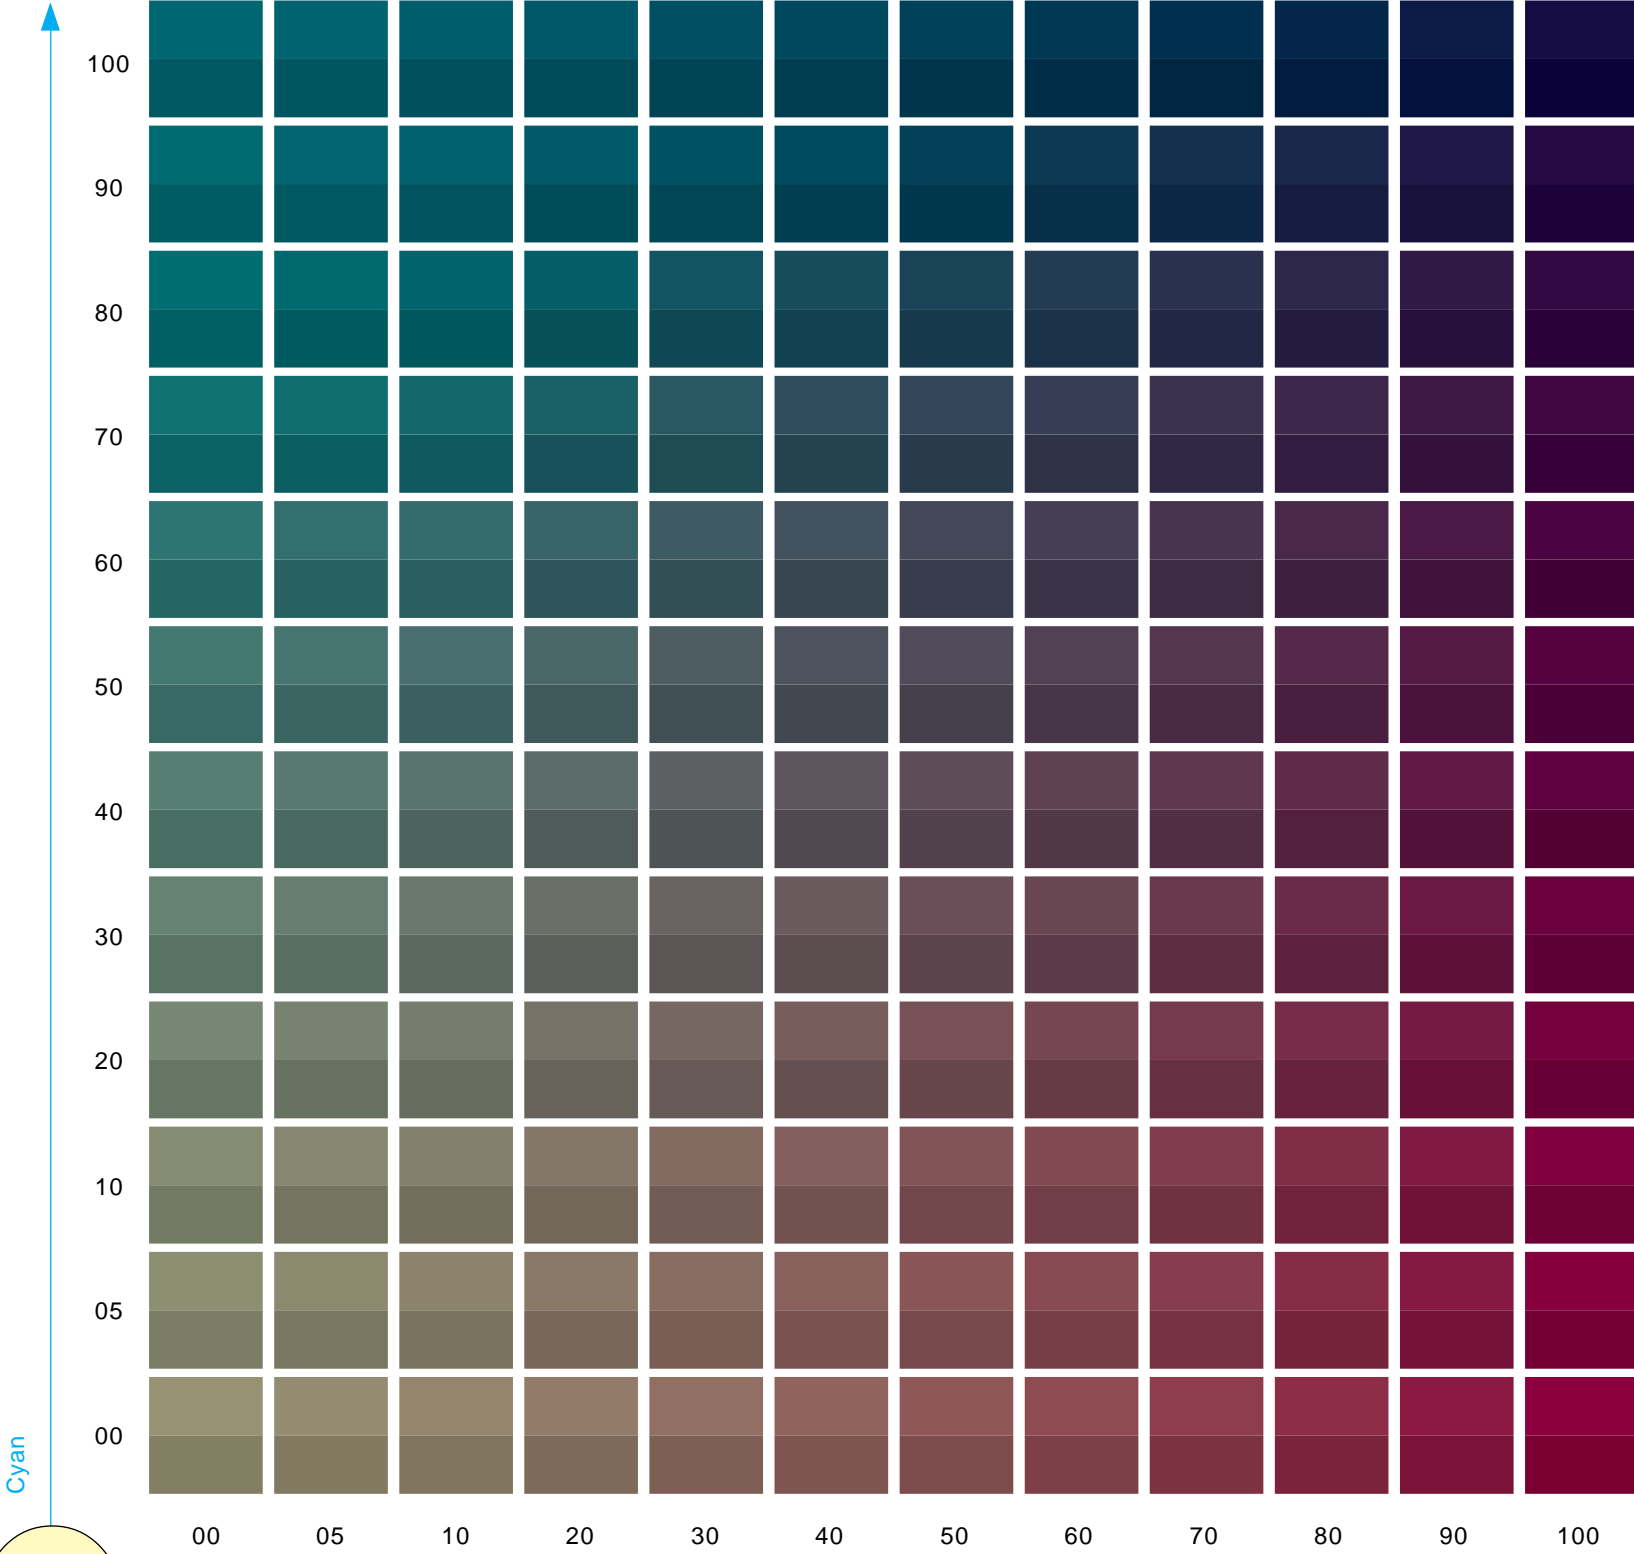

DIGITAL COLOUR ATLAS

© dp studio oldenburg - http://www.colouratlas.com

100% RGBCMY

80% RGBCMY

40% RGBCMY

20% RGBCMY

10% RGBCMY

Magenta