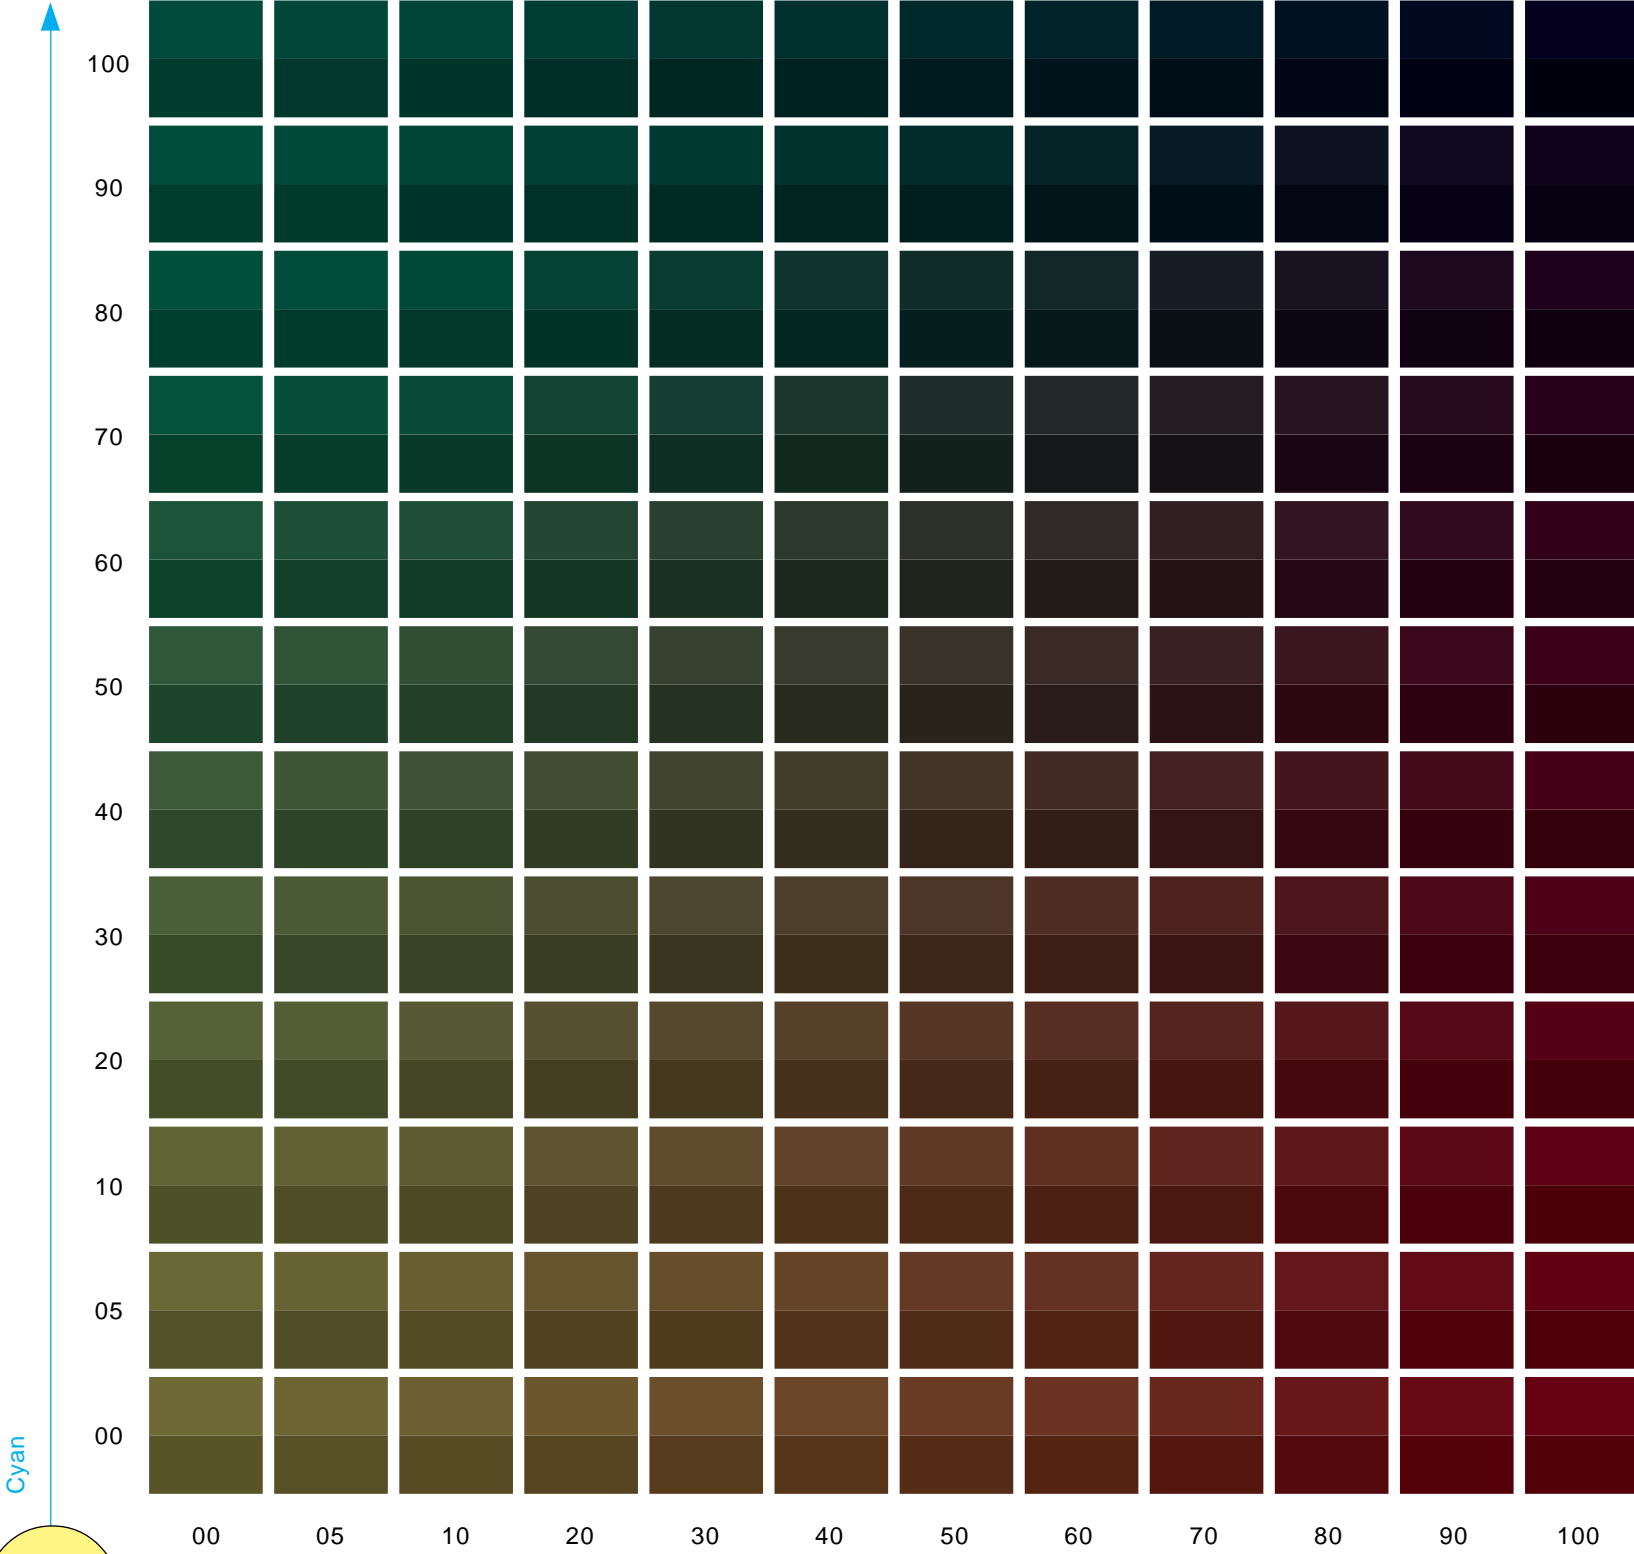

100% RBCMY

80% RBCMY

40% RBCMY

20% RBCMY

10% RBCMY

Magenta

Yellow 60% - Black 70%, 80%

DIGITAL COLOUR ATLAS