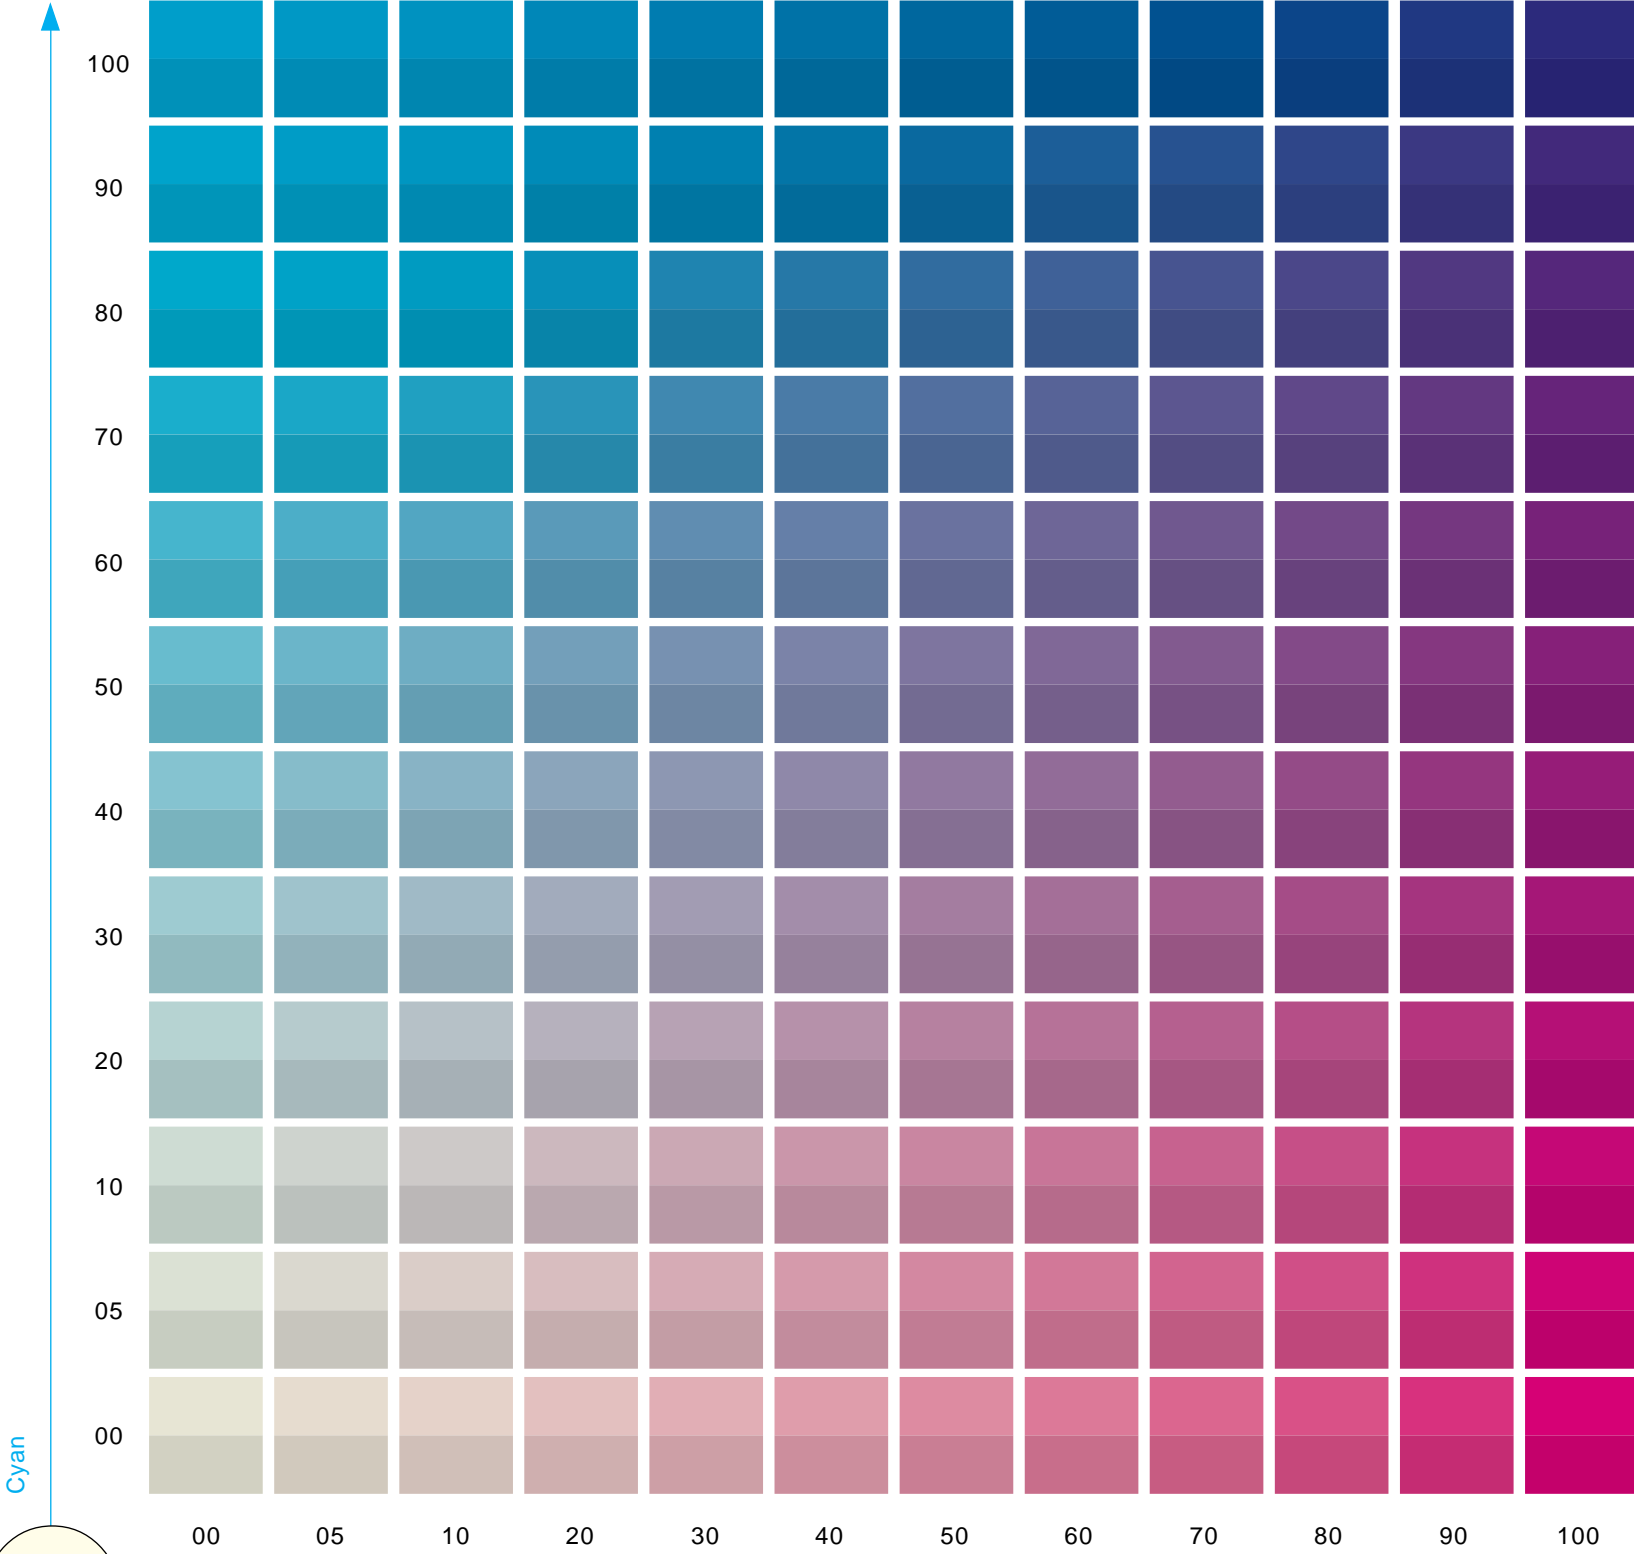

100% RGBCMY

80% RGBCMY

40% RGBCMY

20% RGBCMY

10% RGBCMY

© dtp studio oldenburg - <http://www.colouratlas.com>

Magenta

Yellow 10% - Black 10%, 20%

DIGITAL COLOUR ATLAS