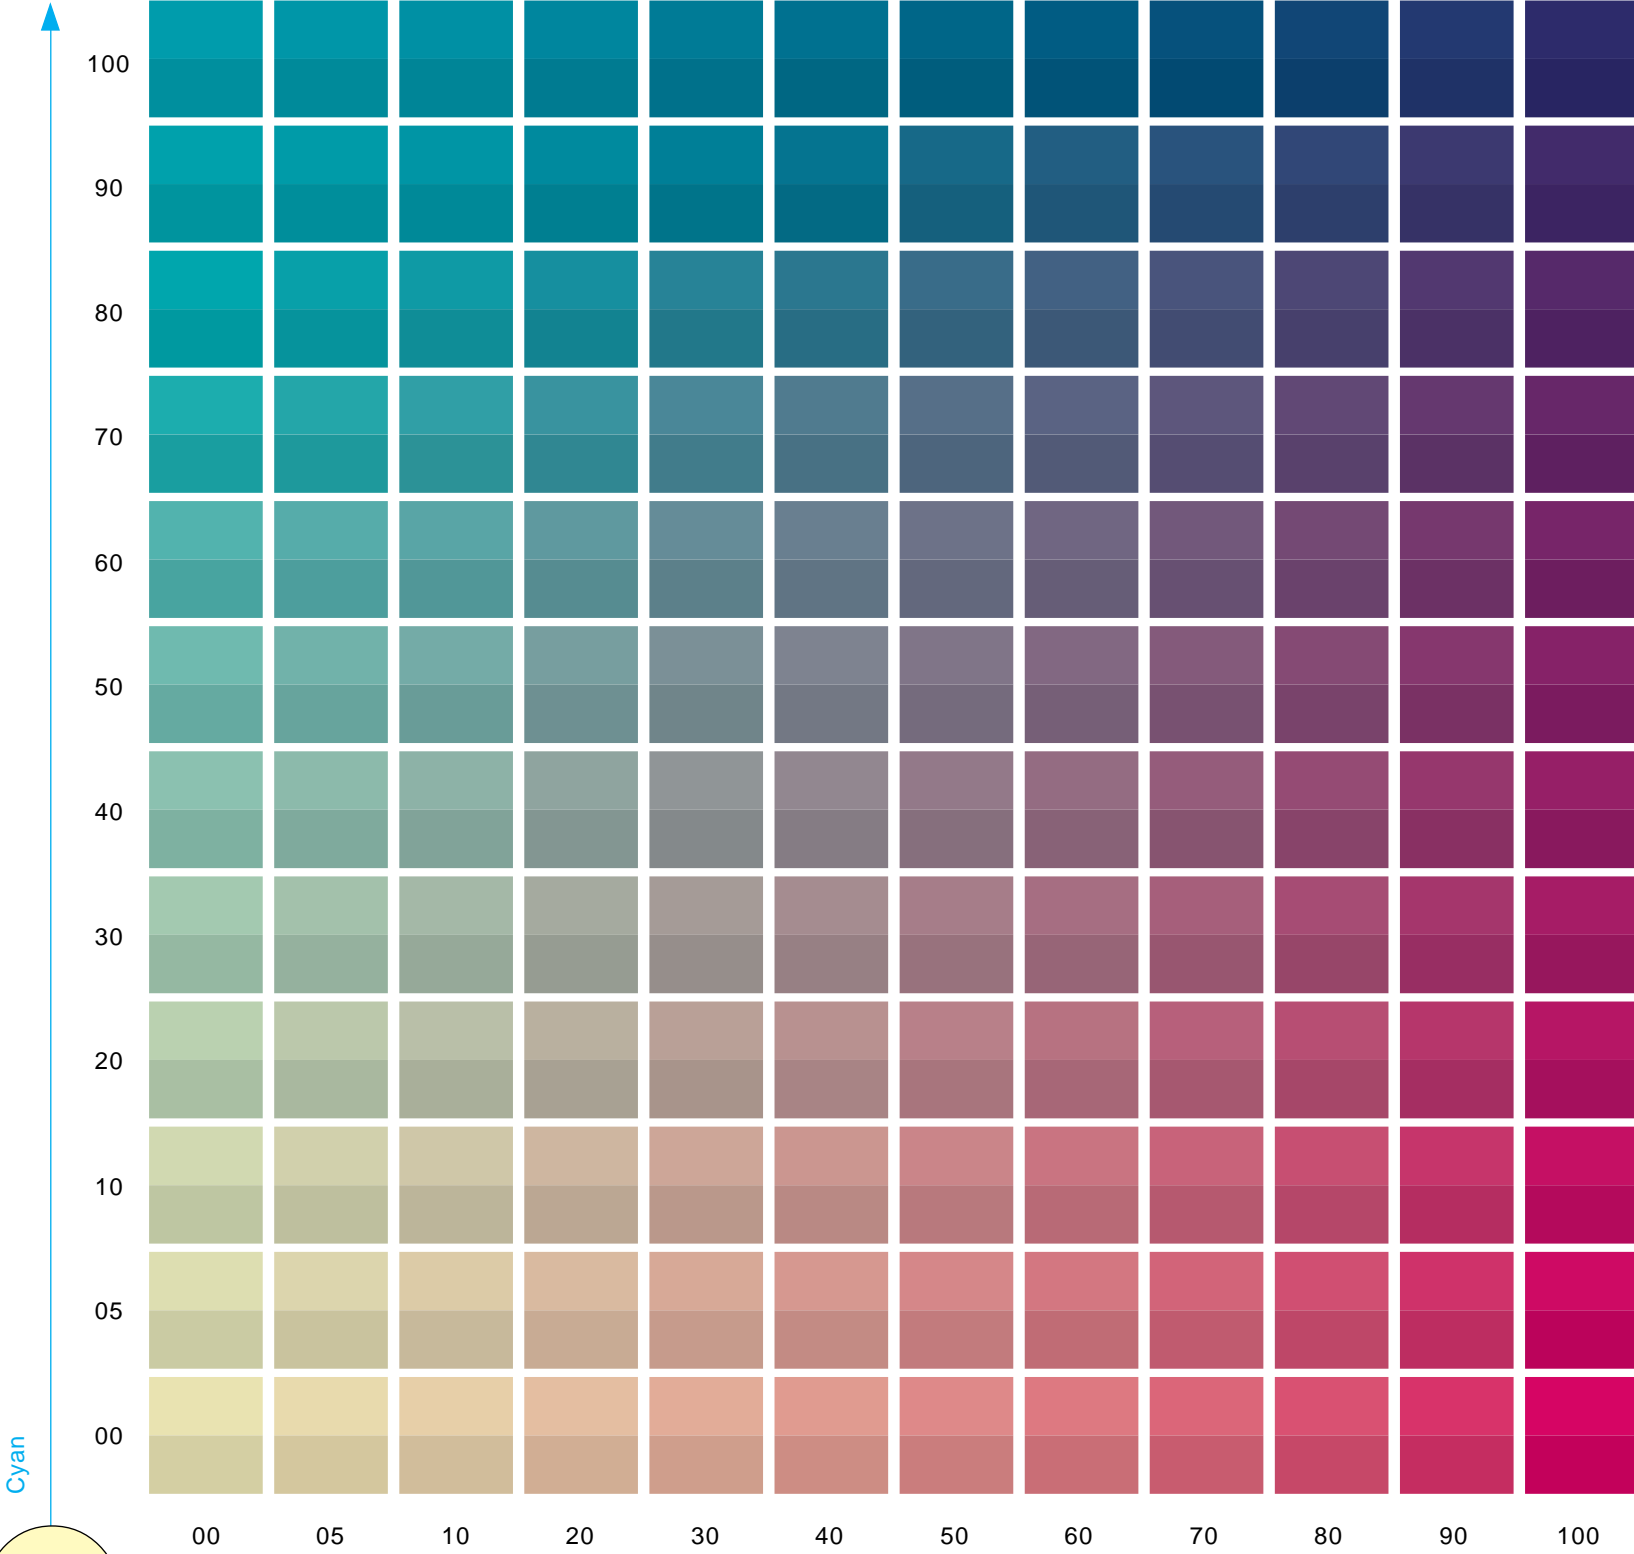

Yellow 20% - Black 10%, 20%

DIGITAL COLOUR ATLAS

© dtp studio oldenburg - <http://www.colouratlas.com>

100% RGBCMY

80% RGBCMY

40% RGBCMY

20% RGBCMY

10% RGBCMY